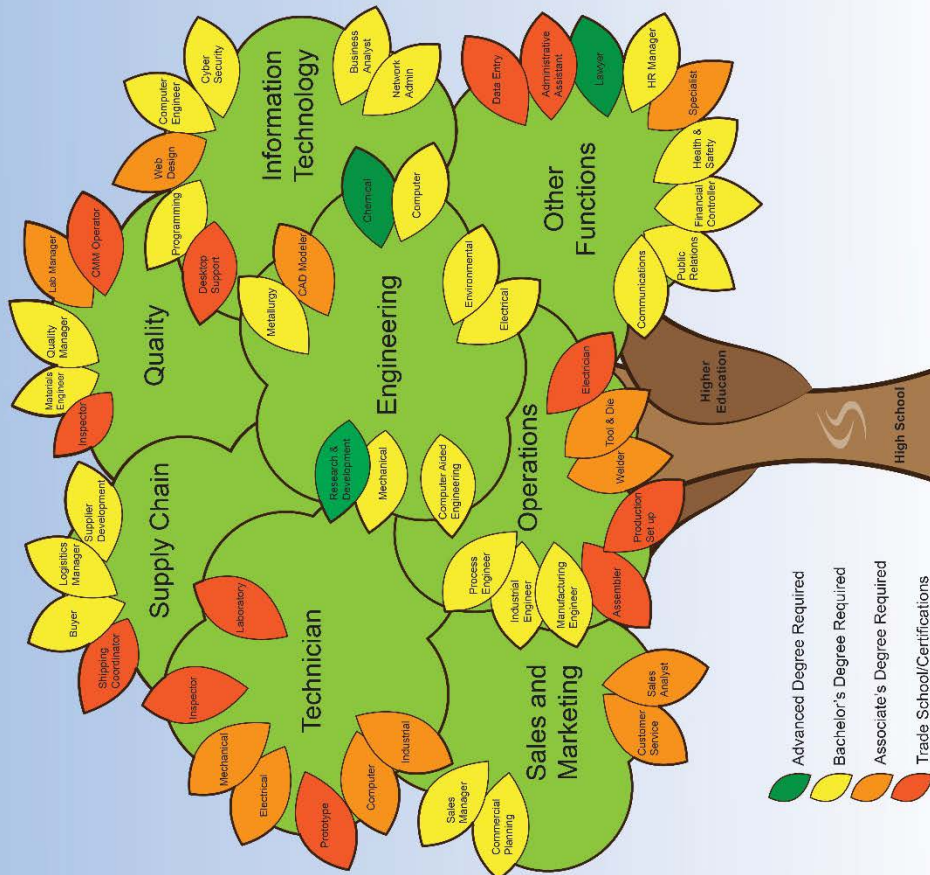

MANUFACTURING DAY CONTEST

Bring this certificate to the Cooper Standard booth at the Spartanburg Community College Event to be entered into a drawing to have the No. 29 Cooper Standard Ford and driver Tyler Reddick visit your school.

NAME _____

SCHOOL _____

CAREERS IN MANUFACTURING

Explore the tree below to see where you could grow your career!
Make conscious choices to help you get where you think you might want to go.

Compliments of Cooper Standard
www.AcceleratingManufacturing.com