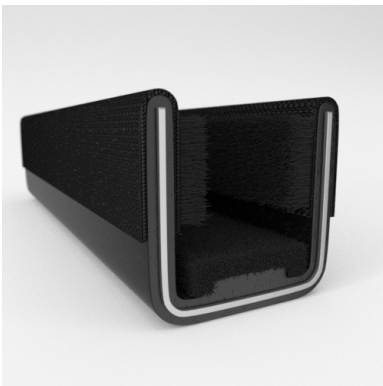

#### MATERIALS & STYLES

- Unbeaded with Steel Core
- Unbeaded All-Rubber Channels with Flocked or Coated Linings
- Beaded Channels
- Weatherstrips with Stainless Steel Beads
- Weatherstrips without Stainless Steel Beads

#### ADDITIONAL BENEFITS

- Eliminates Rattles
- Tight, Long-Lasting Fit to Cushion Glass
- Protects Against Corrosion, Moisture, Dust and Drafts
- Resists Fading

Scan the QR Code to Contact Us

- **Part No. : 75000039**
- **Product Category : Window Channel/Weatherstrip**
- **Product Family : Seals**
- Ship from Location : Spring Lake, MI
- Standard Pack Quantity : 25 pcs
- Standard Carton Size : 97.5 x 5.0 x 5.0
- Made to Order/Stock : MADE TO STOCK
- Profile/Section : 5V
- Material Type : Rubber Covered
- Color : Black
- Length : 8'
- Width : 0.500"
- Window Channel/Weatherstrip: Height : 0.500"
- Window Channel/Weatherstrip: Beaded or Unbeaded : Unbeaded
- Glass Range : 0.1875" to 0.250"
- Window Channel/Weatherstrip: Flexible or Rigid : Rigid
- Window Channel/Weatherstrip: Window Facing Material : Pile
- Same Profile As : 75000036, 75000038, 75000039

- **Part No. : 75000039**
- **Product Category : Restoration Vehicle Seal**
- **Product Family : Seals**
- Restoration Vehicle Seal: Vehicle Make : Chevrolet & GMC
- Restoration Vehicle Seal: Vehicle Model : Chevrolet & GMC
- Restoration Vehicle Seal: Body : Cab
- Restoration Vehicle Seal: Platform : N/A
- Restoration Vehicle Seal: Start Year : 1951
- Restoration Vehicle Seal: End Year : 1954
- Restoration Vehicle Seal: Description : Front Door - Division Bar - Upper & Lower
- Restoration Vehicle Seal: Section : 5V
- Made to Order/Stock : MADE TO STOCK
- Same Profile As : 75000039