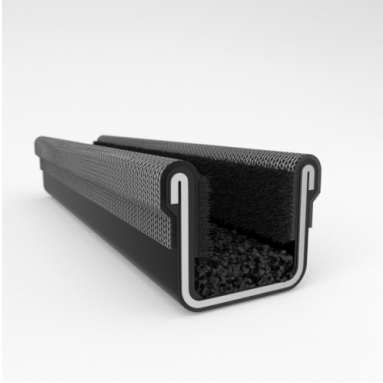

CATALOG PARTS

WINDOW CHANNELS & WEATHERSTRIPS

EASY WAY TO INSTALL SLIDING OR ROLLING WINDOWS

Cooper Standard Industrial and Specialty Group (ISG)'s Channels and Weatherstrips hold and protect glass securely while shielding occupants and contents from dust, moisture and noise. Our Channel and Weatherstrip products are manufactured to fit a variety of OEM and aftermarket applications, including classic auto restoration; sliding glass windows in office foyers; separation windows in taxis and police cars; recreational vehicles; and ticket booths.

- Unbeaded with Steel Core
- Unbeaded All-Rubber Channels with Flocked or Coated Linings
- Beaded Channels
- Weatherstrips with Stainless Steel Beads
- Weatherstrips without Stainless Steel Beads

ADDITIONAL BENEFITS

- Eliminates Rattles
- Tight, Long-Lasting Fit to Cushion Glass
- Protects Against Corrosion, Moisture, Dust and Drafts
- Resists Fading

Scan the QR Code to Contact Us

- **Part No. : 75000044**
- **Product Category : Window Channel/Weatherstrip**
- **Product Family : Seals**
- Ship from Location : Spring Lake, MI
- Standard Pack Quantity : 50 pcs
- Standard Carton Size : 61.5 x 4.5 x 4.5
- Made to Order/Stock : Obsolete
- Profile/Section : 8A1
- Material Type : Rubber Covered
- Color : Black
- Length : 5'
- Width : 0.625"
- Window Channel/Weatherstrip: Height : 0.500"
- Window Channel/Weatherstrip: Beaded or Unbeaded : Unbeaded
- Glass Range : 0.1875" to 0.250"
- Window Channel/Weatherstrip: Flexible or Rigid : Flexible
- Window Channel/Weatherstrip: Window Facing Material : Pile
- Same Profile As : 75000044, 75000045, 75000047