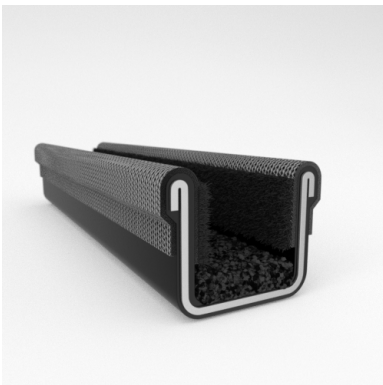

- Unbeaded with Steel Core
- Unbeaded All-Rubber Channels with Flocked or Coated Linings
- Beaded Channels
- Weatherstrips with Stainless Steel Beads
- Weatherstrips without Stainless Steel Beads

ADDITIONAL BENEFITS

- Eliminates Rattles
- Tight, Long-Lasting Fit to Cushion Glass
- Protects Against Corrosion, Moisture, Dust and Drafts
- Resists Fading

Scan the QR Code to Contact Us

- **Part No. : 75000044**
- **Product Category : Window Channel/Weatherstrip**
- **Product Family : Seals**
- Ship from Location : Spring Lake, MI
- Standard Pack Quantity : 50 pcs
- Standard Carton Size : 61.5 x 4.5 x 4.5
- Made to Order/Stock : Obsolete
- Profile/Section : 8A1
- Material Type : Rubber Covered
- Color : Black
- Length : 5'
- Width : 0.625"
- Window Channel/Weatherstrip: Height : 0.500"
- Window Channel/Weatherstrip: Beaded or Unbeaded : Unbeaded
- Glass Range : 0.1875" to 0.250"
- Window Channel/Weatherstrip: Flexible or Rigid : Flexible
- Window Channel/Weatherstrip: Window Facing Material : Pile
- Same Profile As : 75000044, 75000045, 75000047

- **Part No. : 75000044**
- **Product Category : Restoration Vehicle Seal**
- **Product Family : Seals**
- Restoration Vehicle Seal: Vehicle Make : Diamond T
- Restoration Vehicle Seal: Vehicle Model : Diamond T
- Restoration Vehicle Seal: Body : C.O.E
- Restoration Vehicle Seal: Platform : N/A
- Restoration Vehicle Seal: Start Year : 1955
- Restoration Vehicle Seal: End Year : 1968
- Restoration Vehicle Seal: Description : Channel - Front Door - Top & Rear
- Restoration Vehicle Seal: Section : 8A1
- Made to Order/Stock : Obsolete
- Same Profile As : 75000044