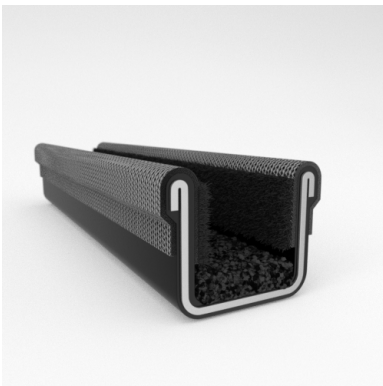

- Unbeaded with Steel Core
- Unbeaded All-Rubber Channels with Flocked or Coated Linings
- Beaded Channels
- Weatherstrips with Stainless Steel Beads
- Weatherstrips without Stainless Steel Beads

ADDITIONAL BENEFITS

- Eliminates Rattles
- Tight, Long-Lasting Fit to Cushion Glass
- Protects Against Corrosion, Moisture, Dust and Drafts
- Resists Fading

Scan the QR Code to Contact Us

- **Part No. : 75000044**
- **Product Category : Window Channel/Weatherstrip**
- **Product Family : Seals**
- Ship from Location : Spring Lake, MI
- Standard Pack Quantity : 50 pcs
- Standard Carton Size : 61.5 x 4.5 x 4.5
- Made to Order/Stock : Obsolete
- Profile/Section : 8A1
- Material Type : Rubber Covered
- Color : Black
- Length : 5'
- Width : 0.625"
- Window Channel/Weatherstrip: Height : 0.500"
- Window Channel/Weatherstrip: Beaded or Unbeaded : Unbeaded
- Glass Range : 0.1875" to 0.250"
- Window Channel/Weatherstrip: Flexible or Rigid : Flexible
- Window Channel/Weatherstrip: Window Facing Material : Pile
- Same Profile As : 75000044, 75000045, 75000047

- **Part No. : 75000044**
- **Product Category : Restoration Vehicle Seal**
- **Product Family : Seals**
- Restoration Vehicle Seal: Vehicle Make : Diamond T
- Restoration Vehicle Seal: Vehicle Model : Diamond T
- Restoration Vehicle Seal: Body : C.O.E
- Restoration Vehicle Seal: Platform : N/A
- Restoration Vehicle Seal: Start Year : 1955
- Restoration Vehicle Seal: End Year : 1968
- Restoration Vehicle Seal: Description : Channel - Front Door - Top & Rear
- Restoration Vehicle Seal: Section : 8A1
- Made to Order/Stock : Obsolete
- Same Profile As : 75000044