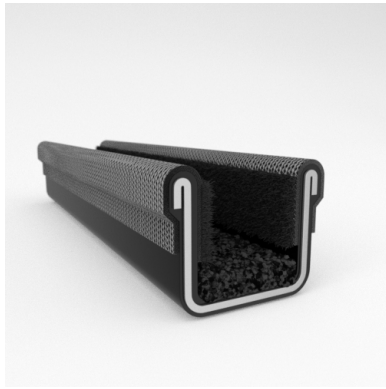

- **Part No. : 75000044**
- **Product Category : Restoration Vehicle Seal**
- **Product Family : Seals**
- Restoration Vehicle Seal: Vehicle Make : Chrysler
- Restoration Vehicle Seal: Vehicle Model : Chrysler
- Restoration Vehicle Seal: Body : 2 Door Station Wagon
- Restoration Vehicle Seal: Platform : N/A
- Restoration Vehicle Seal: Start Year : 1957
- Restoration Vehicle Seal: End Year : 1959
- Restoration Vehicle Seal: Description : Channel - QTR WDO - Front, Upper & Lower Top
- Restoration Vehicle Seal: Section : 8A1
- Made to Order/Stock : Obsolete
- Same Profile As : 75000044