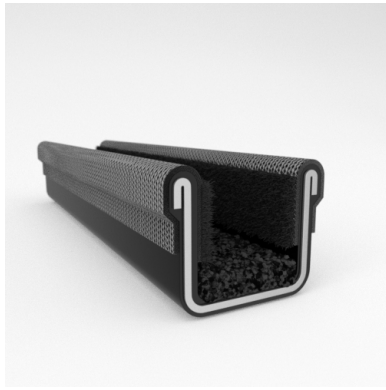

- **Part No. : 75000044**
- **Product Category : Restoration Vehicle Seal**
- **Product Family : Seals**
- Restoration Vehicle Seal: Vehicle Make : Chrysler
- Restoration Vehicle Seal: Vehicle Model : Chrysler
- Restoration Vehicle Seal: Body : 2 Door Station Wagon
- Restoration Vehicle Seal: Platform : All
- Restoration Vehicle Seal: Start Year : 1957
- Restoration Vehicle Seal: End Year : 1959
- Restoration Vehicle Seal: Description : Channel - QTR WDO - Rear Lower
- Restoration Vehicle Seal: Section : 8A1
- Made to Order/Stock : Obsolete
- Same Profile As : 75000044