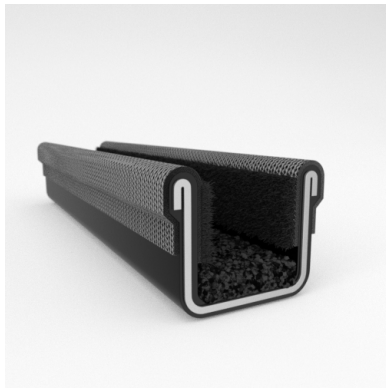

- **Part No. : 75000044**
- **Product Category : Restoration Vehicle Seal**
- **Product Family : Seals**
- Restoration Vehicle Seal: Vehicle Make : Chrysler
- Restoration Vehicle Seal: Vehicle Model : Chrysler
- Restoration Vehicle Seal: Body : 2 Door Station Wagon
- Restoration Vehicle Seal: Platform : N/A
- Restoration Vehicle Seal: Start Year : 1957
- Restoration Vehicle Seal: End Year : 1959
- Restoration Vehicle Seal: Description : Channel - QTR WDO - Rear Lower
- Restoration Vehicle Seal: Section : 8A1
- Made to Order/Stock : Obsolete
- Same Profile As : 75000044