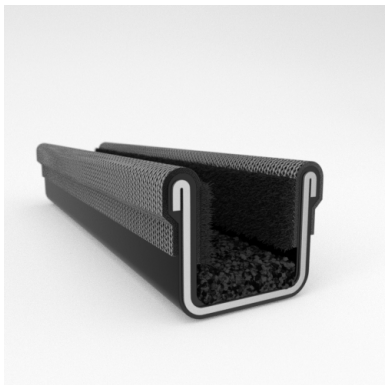

#### MATERIALS & STYLES

- Unbeaded with Steel Core
- Unbeaded All-Rubber Channels with Flocked or Coated Linings
- Beaded Channels
- Weatherstrips with Stainless Steel Beads
- Weatherstrips without Stainless Steel Beads

#### ADDITIONAL BENEFITS

- Eliminates Rattles
- Tight, Long-Lasting Fit to Cushion Glass
- Protects Against Corrosion, Moisture, Dust and Drafts
- Resists Fading

Scan the QR Code to Contact Us

- **Part No. : 75000045**
- **Product Category : Window Channel/Weatherstrip**
- **Product Family : Seals**
- Ship from Location : Spring Lake, MI
- Standard Pack Quantity : 50 pcs
- Standard Carton Size : 73.5 x 5.0 x 5.0
- Made to Order/Stock : Made to Order
- Profile/Section : 8A1
- Material Type : Rubber Covered
- Color : Black
- Length : 6'
- Width : 0.625"
- Window Channel/Weatherstrip: Height : 0.500"
- Window Channel/Weatherstrip: Beaded or Unbeaded : Unbeaded
- Glass Range : 0.1875" to 0.250"
- Window Channel/Weatherstrip: Flexible or Rigid : Flexible
- Window Channel/Weatherstrip: Window Facing Material : Pile
- Same Profile As : 75000044, 75000045, 75000047

- **Part No. : 75000045**
- **Product Category : Restoration Vehicle Seal**
- **Product Family : Seals**
- Restoration Vehicle Seal: Vehicle Make : Diamond T
- Restoration Vehicle Seal: Vehicle Model : Diamond T
- Restoration Vehicle Seal: Body : C.O.E
- Restoration Vehicle Seal: Platform : N/A
- Restoration Vehicle Seal: Start Year : 1955
- Restoration Vehicle Seal: End Year : 1968
- Restoration Vehicle Seal: Description : Channel - Front Door - Top & Rear
- Restoration Vehicle Seal: Section : 8A1
- Made to Order/Stock : Made to Order
- Same Profile As : 75000045