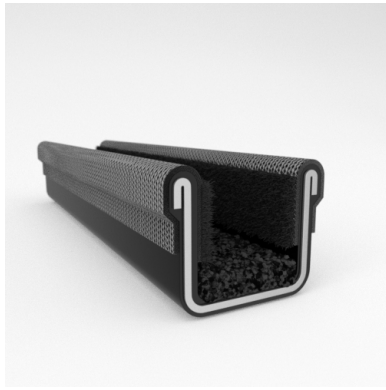

- **Part No. : 75000047**
- **Product Category : Restoration Vehicle Seal**
- **Product Family : Seals**
- Restoration Vehicle Seal: Vehicle Make : Chrysler
- Restoration Vehicle Seal: Vehicle Model : Chrysler
- Restoration Vehicle Seal: Body : 2 Door Station Wagon
- Restoration Vehicle Seal: Platform : All
- Restoration Vehicle Seal: Start Year : 1957
- Restoration Vehicle Seal: End Year : 1959
- Restoration Vehicle Seal: Description : Channel - QTR WDO - Rear Lower
- Restoration Vehicle Seal: Section : 8A1
- Made to Order/Stock : MADE TO STOCK
- Same Profile As : 75000047