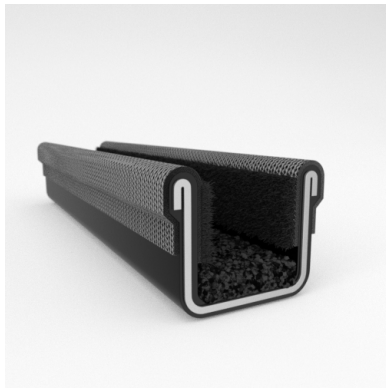

- **Part No. : 75000047**
- **Product Category : Restoration Vehicle Seal**
- **Product Family : Seals**
- Restoration Vehicle Seal: Vehicle Make : Chrysler
- Restoration Vehicle Seal: Vehicle Model : Chrysler
- Restoration Vehicle Seal: Body : 2 Door Station Wagon
- Restoration Vehicle Seal: Platform : N/A
- Restoration Vehicle Seal: Start Year : 1957
- Restoration Vehicle Seal: End Year : 1959
- Restoration Vehicle Seal: Description : Channel - QTR WDO - Rear Lower
- Restoration Vehicle Seal: Section : 8A1
- Made to Order/Stock : MADE TO STOCK
- Same Profile As : 75000047