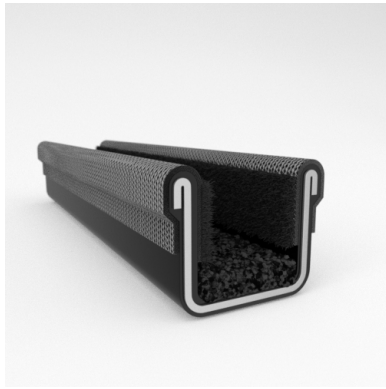

- **Part No. : 75000047**
- **Product Category : Restoration Vehicle Seal**
- **Product Family : Seals**
- Restoration Vehicle Seal: Vehicle Make : Chrysler
- Restoration Vehicle Seal: Vehicle Model : Chrysler
- Restoration Vehicle Seal: Body : 2 Door Station Wagon
- Restoration Vehicle Seal: Platform : N/A
- Restoration Vehicle Seal: Start Year : 1957
- Restoration Vehicle Seal: End Year : 1959
- Restoration Vehicle Seal: Description : Channel - QTR WDO - Front, Upper & Lower Top
- Restoration Vehicle Seal: Section : 8A1
- Made to Order/Stock : MADE TO STOCK
- Same Profile As : 75000047