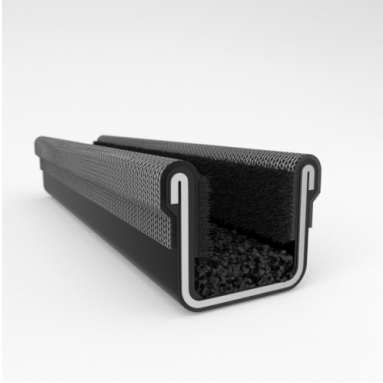

CATALOG PARTS

WINDOW CHANNELS & WEATHERSTRIPS

EASY WAY TO INSTALL SLIDING OR ROLLING WINDOWS

Cooper Standard Industrial and Specialty Group (ISG)'s Channels and Weatherstrips hold and protect glass securely while shielding occupants and contents from dust, moisture and noise. Our Channel and Weatherstrip products are manufactured to fit a variety of OEM and aftermarket applications, including classic auto restoration; sliding glass windows in office foyers; separation windows in taxis and police cars; recreational vehicles; and ticket booths.

- Unbeaded with Steel Core
- Unbeaded All-Rubber Channels with Flocked or Coated Linings
- Beaded Channels
- Weatherstrips with Stainless Steel Beads
- Weatherstrips without Stainless Steel Beads

ADDITIONAL BENEFITS

- Eliminates Rattles
- Tight, Long-Lasting Fit to Cushion Glass
- Protects Against Corrosion, Moisture, Dust and Drafts
- Resists Fading

Scan the QR Code to Contact Us

- **Part No. : 75000047**
- **Product Category : Window Channel/Weatherstrip**
- **Product Family : Seals**
- Ship from Location : Spring Lake, MI
- Standard Pack Quantity : 25 pcs
- Standard Carton Size : 97.5 x 5.0 x 5.0
- Made to Order/Stock : MADE TO STOCK
- Profile/Section : 8A1
- Material Type : Rubber Covered
- Color : Black
- Length : 8'
- Width : 0.625"
- Window Channel/Weatherstrip: Height : 0.500"
- Window Channel/Weatherstrip: Beaded or Unbeaded : Unbeaded
- Glass Range : 0.1875" to 0.250"
- Window Channel/Weatherstrip: Flexible or Rigid : Flexible
- Window Channel/Weatherstrip: Window Facing Material : Pile
- Same Profile As : 75000044, 75000045, 75000047