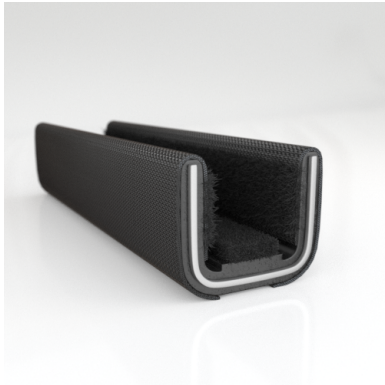

CATALOG PARTS

WINDOW CHANNELS & WEATHERSTRIPS

EASY WAY TO INSTALL SLIDING OR ROLLING WINDOWS

Cooper Standard Industrial and Specialty Group (ISG)'s Channels and Weatherstrips hold and protect glass securely while shielding occupants and contents from dust, moisture and noise. Our Channel and Weatherstrip products are manufactured to fit a variety of OEM and aftermarket applications, including classic auto restoration; sliding glass windows in office foyers; separation windows in taxis and police cars; recreational vehicles; and ticket booths.

- Unbeaded with Steel Core
- Unbeaded All-Rubber Channels with Flocked or Coated Linings
- Beaded Channels
- Weatherstrips with Stainless Steel Beads
- Weatherstrips without Stainless Steel Beads

ADDITIONAL BENEFITS

- Eliminates Rattles
- Tight, Long-Lasting Fit to Cushion Glass
- Protects Against Corrosion, Moisture, Dust and Drafts
- Resists Fading

Scan the QR Code to Contact Us

- **Part No. : 75000050**
- **Product Category : Window Channel/Weatherstrip**
- **Product Family : Seals**
- Ship from Location : Spring Lake, MI
- Standard Pack Quantity : 25 pcs
- Standard Carton Size : 73.5 x 5.0 x 5.0
- Made to Order/Stock : Made to Order
- Profile/Section : 8L
- Material Type : Rubber Covered
- Color : Black
- Length : 6'
- Width : 0.625"
- Window Channel/Weatherstrip: Height : 0.531"
- Window Channel/Weatherstrip: Beaded or Unbeaded : Unbeaded
- Glass Range : 0.1875" to 0.250"
- Window Channel/Weatherstrip: Flexible or Rigid : Rigid
- Window Channel/Weatherstrip: Window Facing Material : Pile
- Same Profile As : 75000050, 75000051