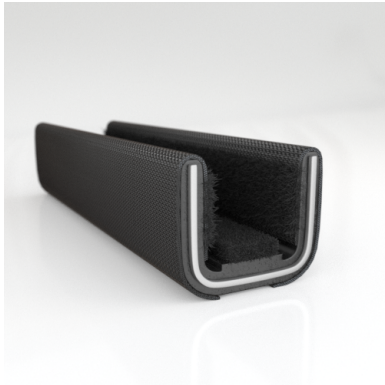

#### MATERIALS & STYLES

- Unbeaded with Steel Core
- Unbeaded All-Rubber Channels with Flocked or Coated Linings
- Beaded Channels
- Weatherstrips with Stainless Steel Beads
- Weatherstrips without Stainless Steel Beads

#### ADDITIONAL BENEFITS

- Eliminates Rattles
- Tight, Long-Lasting Fit to Cushion Glass
- Protects Against Corrosion, Moisture, Dust and Drafts
- Resists Fading

Scan the QR Code to Contact Us

- **Part No. : 75000051**
- **Product Category : Window Channel/Weatherstrip**
- **Product Family : Seals**
- Ship from Location : Spring Lake, MI
- Standard Pack Quantity : 25 pcs
- Standard Carton Size : 97.5 x 5.0 x 5.0
- Made to Order/Stock : Made to Order
- Profile/Section : 8L
- Material Type : Rubber Covered
- Color : Black
- Length : 8'
- Width : 0.625"
- Window Channel/Weatherstrip: Height : 0.531"
- Window Channel/Weatherstrip: Beaded or Unbeaded : Unbeaded
- Glass Range : 0.1875" to 0.250"
- Window Channel/Weatherstrip: Flexible or Rigid : Rigid
- Window Channel/Weatherstrip: Window Facing Material : Pile
- Same Profile As : 75000050, 75000051

- **Part No. : 75000050**
- **Product Category : Window Channel/Weatherstrip**
- **Product Family : Seals**
- Ship from Location : Spring Lake, MI
- Standard Pack Quantity : 25 pcs
- Standard Carton Size : 73.5 x 5.0 x 5.0
- Made to Order/Stock : Made to Order
- Profile/Section : 8L
- Material Type : Rubber Covered
- Color : Black
- Length : 6'
- Width : 0.625"
- Window Channel/Weatherstrip: Height : 0.531"
- Window Channel/Weatherstrip: Beaded or Unbeaded : Unbeaded
- Glass Range : 0.1875" to 0.250"
- Window Channel/Weatherstrip: Flexible or Rigid : Rigid
- Window Channel/Weatherstrip: Window Facing Material : Pile
- Same Profile As : 75000050, 75000051