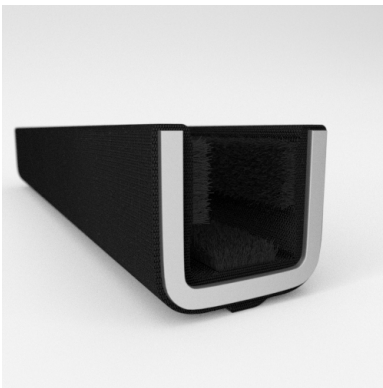

#### MATERIALS & STYLES

- Unbeaded with Steel Core
- Unbeaded All-Rubber Channels with Flocked or Coated Linings
- Beaded Channels
- Weatherstrips with Stainless Steel Beads
- Weatherstrips without Stainless Steel Beads

#### ADDITIONAL BENEFITS

- Eliminates Rattles
- Tight, Long-Lasting Fit to Cushion Glass
- Protects Against Corrosion, Moisture, Dust and Drafts
- Resists Fading

Scan the QR Code to Contact Us

- **Part No. : 75000073**
- **Product Category : Window Channel/Weatherstrip**
- **Product Family : Seals**
- Ship from Location : Spring Lake, MI
- Standard Pack Quantity : 25 pcs
- Standard Carton Size : 97.5 x 5.0 x 5.0
- Made to Order/Stock : MADE TO STOCK
- Profile/Section : 10G1
- Material Type : Cloth-Covered
- Color : Black
- Length : 8'
- Width : 0.625"
- Window Channel/Weatherstrip: Height : 0.531"
- Window Channel/Weatherstrip: Beaded or Unbeaded : Unbeaded
- Glass Range : 0.1875" to 0.250"
- Window Channel/Weatherstrip: Flexible or Rigid : Flexible
- Window Channel/Weatherstrip: Window Facing Material : Pile
- Same Profile As : 75000071, 75000072, 75000073, 75000074

- **Part No. : 75000073**
- **Product Category : Restoration Vehicle Seal**
- **Product Family : Seals**
- Restoration Vehicle Seal: Vehicle Make : Chevrolet & GMC
- Restoration Vehicle Seal: Vehicle Model : Chevrolet & GMC
- Restoration Vehicle Seal: Body : Cab
- Restoration Vehicle Seal: Platform : Without Frame
- Restoration Vehicle Seal: Start Year : 1950
- Restoration Vehicle Seal: End Year : 1963
- Restoration Vehicle Seal: Description : Channel - Front Door - Top & Rear
- Restoration Vehicle Seal: Section : 10G-1
- Made to Order/Stock : MADE TO STOCK
- Same Profile As : 75000073