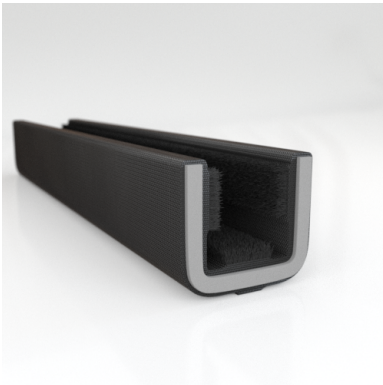

- Unbeaded with Steel Core
- Unbeaded All-Rubber Channels with Flocked or Coated Linings
- Beaded Channels
- Weatherstrips with Stainless Steel Beads
- Weatherstrips without Stainless Steel Beads

ADDITIONAL BENEFITS

- Eliminates Rattles
- Tight, Long-Lasting Fit to Cushion Glass
- Protects Against Corrosion, Moisture, Dust and Drafts
- Resists Fading

Scan the QR Code to Contact Us

- **Part No. : 75000073**
- **Product Category : Window Channel/Weatherstrip**
- **Product Family : Seals**
- Ship from Location : Spring Lake, MI
- Standard Pack Quantity : 25 pcs
- Standard Carton Size : 97.5 x 5.0 x 5.0
- Made to Order/Stock : MADE TO STOCK
- Profile/Section : 10G1
- Material Type : Cloth-Covered
- Color : Black
- Length : 8'
- Width : 0.625"
- Window Channel/Weatherstrip: Height : 0.531"
- Window Channel/Weatherstrip: Beaded or Unbeaded : Unbeaded
- Glass Range : 0.1875" to 0.250"
- Window Channel/Weatherstrip: Flexible or Rigid : Flexible
- Window Channel/Weatherstrip: Window Facing Material : Pile
- Same Profile As : 75000071, 75000072, 75000073, 75000074

- **Part No. : 75000073**
- **Product Category : Restoration Vehicle Seal**
- **Product Family : Seals**
- Restoration Vehicle Seal: Vehicle Make : Chevrolet & GMC
- Restoration Vehicle Seal: Vehicle Model : Chevrolet & GMC
- Restoration Vehicle Seal: Body : Cab
- Restoration Vehicle Seal: Platform : Without Frame
- Restoration Vehicle Seal: Start Year : 1950
- Restoration Vehicle Seal: End Year : 1963
- Restoration Vehicle Seal: Description : Channel - Front Door - Top & Rear
- Restoration Vehicle Seal: Section : 10G-1
- Made to Order/Stock : MADE TO STOCK
- Same Profile As : 75000073