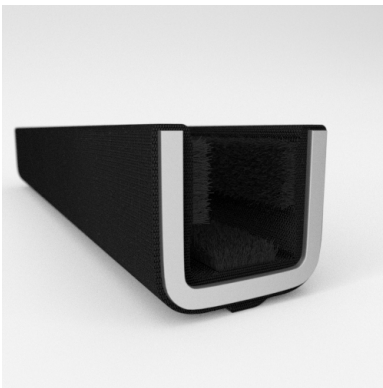

- **Part No. : 75000073**
- **Product Category : Restoration Vehicle Seal**
- **Product Family : Seals**
- Restoration Vehicle Seal: Vehicle Make : Chevrolet & GMC
- Restoration Vehicle Seal: Vehicle Model : Chevrolet & GMC
- Restoration Vehicle Seal: Body : Cab
- Restoration Vehicle Seal: Platform : Without Frame
- Restoration Vehicle Seal: Start Year : 1950
- Restoration Vehicle Seal: End Year : 1963
- Restoration Vehicle Seal: Description : Channel - Front Door - Top & Rear
- Restoration Vehicle Seal: Section : 10G-1
- Made to Order/Stock : MADE TO STOCK
- Same Profile As : 75000073