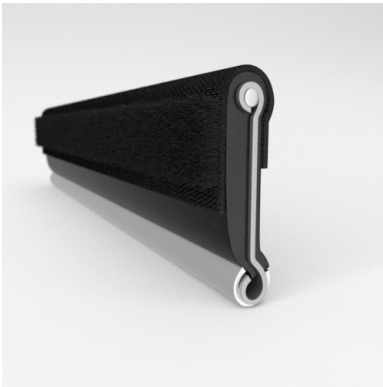

- **Part No. : 75000086**
- **Product Category : Restoration Vehicle Seal**
- **Product Family : Seals**
- Restoration Vehicle Seal: Vehicle Make : Chrysler
- Restoration Vehicle Seal: Vehicle Model : Chrysler
- Restoration Vehicle Seal: Body : 4 Door Hardtop
- Restoration Vehicle Seal: Platform : All
- Restoration Vehicle Seal: Start Year : 1955
- Restoration Vehicle Seal: End Year : 1956
- Restoration Vehicle Seal: Description : Channel - Front Door - Rear Lower
- Restoration Vehicle Seal: Section : M8
- Made to Order/Stock : MADE TO STOCK
- Same Profile As : 75000086