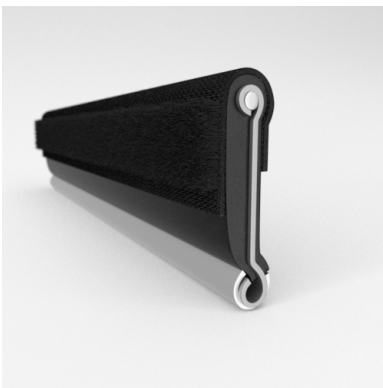

- **Part No. : 75000086**
- **Product Category : Restoration Vehicle Seal**
- **Product Family : Seals**
- Restoration Vehicle Seal: Vehicle Make : Chrysler
- Restoration Vehicle Seal: Vehicle Model : Chrysler
- Restoration Vehicle Seal: Body : All Closed Body Styles
- Restoration Vehicle Seal: Platform : All
- Restoration Vehicle Seal: Start Year : 1953
- Restoration Vehicle Seal: End Year : 1956
- Restoration Vehicle Seal: Description : Front Door - Belt W/Strip - Outer
- Restoration Vehicle Seal: Section : M8
- Made to Order/Stock : MADE TO STOCK
- Same Profile As : 75000086