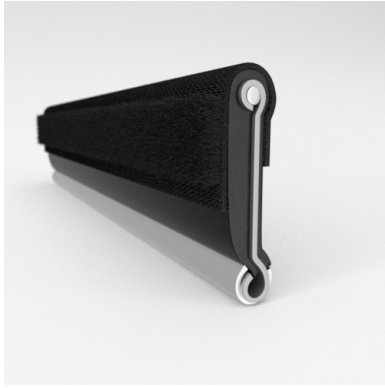

- **Part No. : 75000086**
- **Product Category : Restoration Vehicle Seal**
- **Product Family : Seals**
- Restoration Vehicle Seal: Vehicle Make : Chrysler
- Restoration Vehicle Seal: Vehicle Model : Chrysler
- Restoration Vehicle Seal: Body : All Closed Body Styles
- Restoration Vehicle Seal: Platform : All
- Restoration Vehicle Seal: Start Year : 1953
- Restoration Vehicle Seal: End Year : 1956
- Restoration Vehicle Seal: Description : Rear Door - Belt W/Strip - Outer
- Restoration Vehicle Seal: Section : M8
- Made to Order/Stock : MADE TO STOCK
- Same Profile As : 75000086