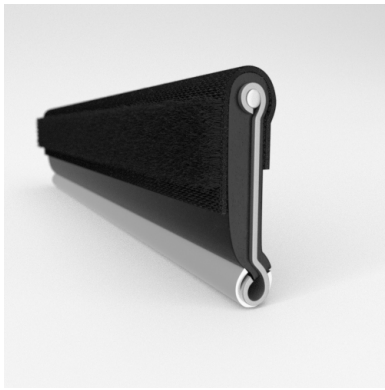

- **Part No. : 75000086**
- **Product Category : Restoration Vehicle Seal**
- **Product Family : Seals**
- Restoration Vehicle Seal: Vehicle Make : Chrysler
- Restoration Vehicle Seal: Vehicle Model : Chrysler
- Restoration Vehicle Seal: Body : 2 Door Conv.
- Restoration Vehicle Seal: Platform : N/A
- Restoration Vehicle Seal: Start Year : 1955
- Restoration Vehicle Seal: End Year : 1956
- Restoration Vehicle Seal: Description : Front Door - Belt W/Strip - Outer
- Restoration Vehicle Seal: Section : M8
- Made to Order/Stock : MADE TO STOCK
- Same Profile As : 75000086