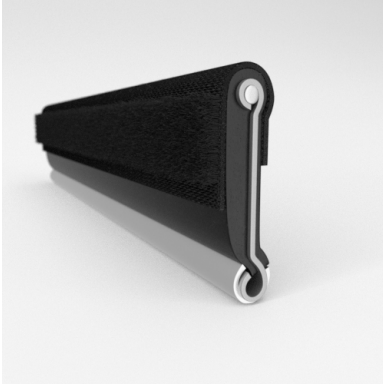

CATALOG PARTS

WINDOW CHANNELS & WEATHERSTRIPS

EASY WAY TO INSTALL SLIDING OR ROLLING WINDOWS

Cooper Standard Industrial and Specialty Group (ISG)'s Channels and Weatherstrips hold and protect glass securely while shielding occupants and contents from dust, moisture and noise. Our Channel and Weatherstrip products are manufactured to fit a variety of OEM and aftermarket applications, including classic auto restoration; sliding glass windows in office foyers; separation windows in taxis and police cars; recreational vehicles; and ticket booths.

- Unbeaded with Steel Core
- Unbeaded All-Rubber Channels with Flocked or Coated Linings
- Beaded Channels
- Weatherstrips with Stainless Steel Beads
- Weatherstrips without Stainless Steel Beads

ADDITIONAL BENEFITS

- Eliminates Rattles
- Tight, Long-Lasting Fit to Cushion Glass
- Protects Against Corrosion, Moisture, Dust and Drafts
- Resists Fading

Scan the QR Code to Contact Us

- **Part No. : 75000086**
- **Product Category : Window Channel/Weatherstrip**
- **Product Family : Seals**
- Ship from Location : Spring Lake, MI
- Standard Pack Quantity : 50 pcs
- Standard Carton Size : 97.5 x 5.0 x 5.0
- Made to Order/Stock : MADE TO STOCK
- Profile/Section : M8
- Material Type : Rubber Covered
- Color : Black
- Length : 8'
- Width : 0.250"
- Window Channel/Weatherstrip: Height : 0.563"
- Window Channel/Weatherstrip: Beaded or Unbeaded : Unbeaded
- Window Channel/Weatherstrip: Flexible or Rigid : Flexible
- Window Channel/Weatherstrip: Window Facing Material : Pile
- Same Profile As : 75000085, 75000086