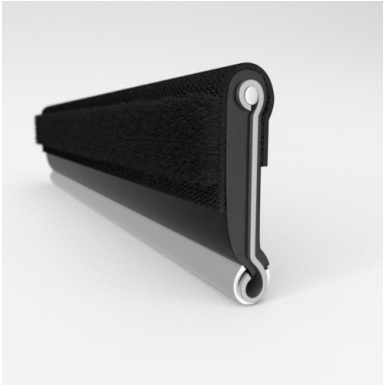

- **Part No. : 75000086**
- **Product Category : Restoration Vehicle Seal**
- **Product Family : Seals**
- Restoration Vehicle Seal: Vehicle Make : Chrysler
- Restoration Vehicle Seal: Vehicle Model : Chrysler
- Restoration Vehicle Seal: Body : 2 Door Conv.
- Restoration Vehicle Seal: Platform : All
- Restoration Vehicle Seal: Start Year : 1953
- Restoration Vehicle Seal: End Year : 1954
- Restoration Vehicle Seal: Description : Front Door - Belt W/Strip - Outer
- Restoration Vehicle Seal: Section : M8
- Made to Order/Stock : MADE TO STOCK
- Same Profile As : 75000086