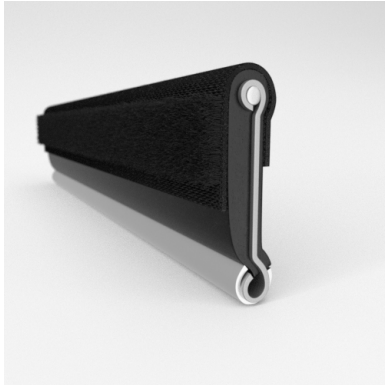

- **Part No. : 75000086**
- **Product Category : Restoration Vehicle Seal**
- **Product Family : Seals**
- Restoration Vehicle Seal: Vehicle Make : Chrysler
- Restoration Vehicle Seal: Vehicle Model : Chrysler
- Restoration Vehicle Seal: Body : 2 Door Hardtop
- Restoration Vehicle Seal: Platform : N/A
- Restoration Vehicle Seal: Start Year : 1955
- Restoration Vehicle Seal: End Year : 1956
- Restoration Vehicle Seal: Description : Front Door - Belt W/Strip - Outer
- Restoration Vehicle Seal: Section : M8
- Made to Order/Stock : MADE TO STOCK
- Same Profile As : 75000086