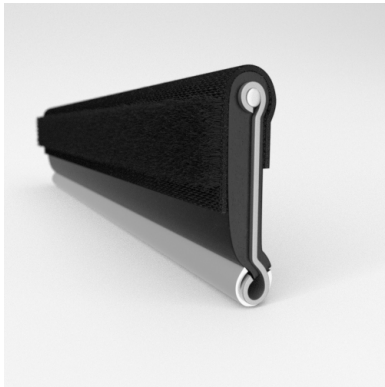

- **Part No. : 75000086**
- **Product Category : Restoration Vehicle Seal**
- **Product Family : Seals**
- Restoration Vehicle Seal: Vehicle Make : Chrysler
- Restoration Vehicle Seal: Vehicle Model : Chrysler
- Restoration Vehicle Seal: Body : 4 Door Hardtop - All
- Restoration Vehicle Seal: Platform : All
- Restoration Vehicle Seal: Start Year : 1953
- Restoration Vehicle Seal: End Year : 1954
- Restoration Vehicle Seal: Description : All Rear Door - Belt W/Strip - Outer
- Restoration Vehicle Seal: Section : M8
- Made to Order/Stock : MADE TO STOCK
- Same Profile As : 75000086