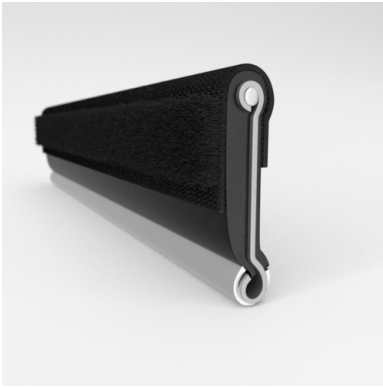

CATALOG PARTS

WINDOW CHANNELS & WEATHERSTRIPS

EASY WAY TO INSTALL SLIDING OR ROLLING WINDOWS

Cooper Standard Industrial and Specialty Group (ISG)'s Channels and Weatherstrips hold and protect glass securely while shielding occupants and contents from dust, moisture and noise. Our Channel and Weatherstrip products are manufactured to fit a variety of OEM and aftermarket applications, including classic auto restoration; sliding glass windows in office foyers; separation windows in taxis and police cars; recreational vehicles; and ticket booths.

- Unbeaded with Steel Core
- Unbeaded All-Rubber Channels with Flocked or Coated Linings
- Beaded Channels
- Weatherstrips with Stainless Steel Beads
- Weatherstrips without Stainless Steel Beads

ADDITIONAL BENEFITS

- Eliminates Rattles
- Tight, Long-Lasting Fit to Cushion Glass
- Protects Against Corrosion, Moisture, Dust and Drafts
- Resists Fading

Scan the QR Code to Contact Us

- **Part No. : 75000086**
- **Product Category : Window Channel/Weatherstrip**
- **Product Family : Seals**
- Ship from Location : Spring Lake, MI
- Standard Pack Quantity : 50 pcs
- Standard Carton Size : 97.5 x 5.0 x 5.0
- Made to Order/Stock : MADE TO STOCK
- Profile/Section : M8
- Material Type : Rubber Covered
- Color : Black
- Length : 8'
- Width : 0.250"
- Window Channel/Weatherstrip: Height : 0.563"
- Window Channel/Weatherstrip: Beaded or Unbeaded : Unbeaded
- Window Channel/Weatherstrip: Flexible or Rigid : Flexible
- Window Channel/Weatherstrip: Window Facing Material : Pile
- Same Profile As : 75000085, 75000086