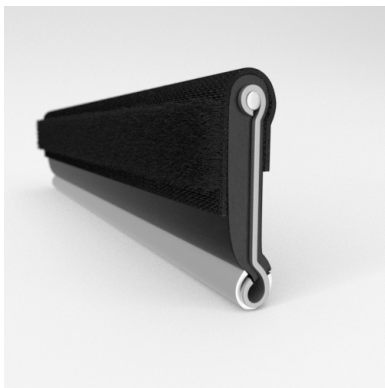

- **Part No. : 75000086**
- **Product Category : Restoration Vehicle Seal**
- **Product Family : Seals**
- Restoration Vehicle Seal: Vehicle Make : Chrysler
- Restoration Vehicle Seal: Vehicle Model : Chrysler
- Restoration Vehicle Seal: Body : 2 Door Conv.
- Restoration Vehicle Seal: Platform : All
- Restoration Vehicle Seal: Start Year : 1955
- Restoration Vehicle Seal: End Year : 1956
- Restoration Vehicle Seal: Description : QTR WDO - Belt W/Strip - Outer
- Restoration Vehicle Seal: Section : M8
- Made to Order/Stock : MADE TO STOCK
- Same Profile As : 75000086