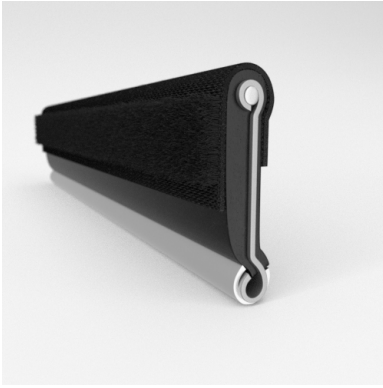

- **Part No. : 75000086**
- **Product Category : Restoration Vehicle Seal**
- **Product Family : Seals**
- Restoration Vehicle Seal: Vehicle Make : Chrysler
- Restoration Vehicle Seal: Vehicle Model : Chrysler
- Restoration Vehicle Seal: Body : All Body Styles
- Restoration Vehicle Seal: Platform : All
- Restoration Vehicle Seal: Start Year : 1953
- Restoration Vehicle Seal: End Year : 1954
- Restoration Vehicle Seal: Description : Rear Door - Belt W/Strip - Outer
- Restoration Vehicle Seal: Section : M8
- Made to Order/Stock : MADE TO STOCK
- Same Profile As : 75000086