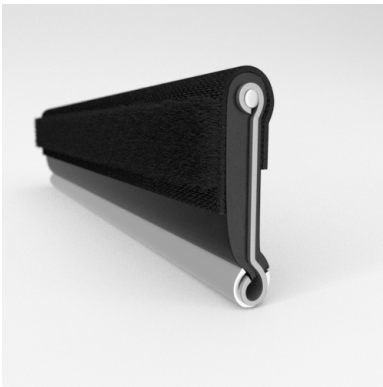

- Unbeaded with Steel Core
- Unbeaded All-Rubber Channels with Flocked or Coated Linings
- Beaded Channels
- Weatherstrips with Stainless Steel Beads
- Weatherstrips without Stainless Steel Beads

ADDITIONAL BENEFITS

- Eliminates Rattles
- Tight, Long-Lasting Fit to Cushion Glass
- Protects Against Corrosion, Moisture, Dust and Drafts
- Resists Fading

Scan the QR Code to Contact Us

- **Part No. : 75000086**
- **Product Category : Window Channel/Weatherstrip**
- **Product Family : Seals**
- Ship from Location : Spring Lake, MI
- Standard Pack Quantity : 50 pcs
- Standard Carton Size : 97.5 x 5.0 x 5.0
- Made to Order/Stock : MADE TO STOCK
- Profile/Section : M8
- Material Type : Rubber Covered
- Color : Black
- Length : 8'
- Width : 0.250"
- Window Channel/Weatherstrip: Height : 0.563"
- Window Channel/Weatherstrip: Beaded or Unbeaded : Unbeaded
- Window Channel/Weatherstrip: Flexible or Rigid : Flexible
- Window Channel/Weatherstrip: Window Facing Material : Pile
- Same Profile As : 75000085, 75000086

- **Part No. : 75000086**
- **Product Category : Restoration Vehicle Seal**
- **Product Family : Seals**
- Restoration Vehicle Seal: Vehicle Make : Dodge
- Restoration Vehicle Seal: Vehicle Model : Dodge
- Restoration Vehicle Seal: Body : Pick Up
- Restoration Vehicle Seal: Platform : N/A
- Restoration Vehicle Seal: Start Year : 1953
- Restoration Vehicle Seal: End Year : 1960
- Restoration Vehicle Seal: Description : Front Door - Belt W/Strip - Inner
- Restoration Vehicle Seal: Section : M8
- Made to Order/Stock : MADE TO STOCK
- Same Profile As : 75000086