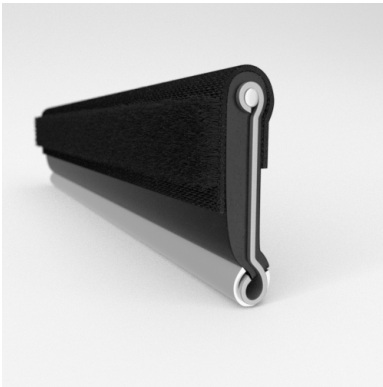

- **Part No. : 75000086**
- **Product Category : Restoration Vehicle Seal**
- **Product Family : Seals**
- Restoration Vehicle Seal: Vehicle Make : Chrysler
- Restoration Vehicle Seal: Vehicle Model : Chrysler
- Restoration Vehicle Seal: Body : 2 Door Hardtop
- Restoration Vehicle Seal: Platform : All
- Restoration Vehicle Seal: Start Year : 1953
- Restoration Vehicle Seal: End Year : 1954
- Restoration Vehicle Seal: Description : Front Door - Belt W/Strip - Outer
- Restoration Vehicle Seal: Section : M8
- Made to Order/Stock : MADE TO STOCK
- Same Profile As : 75000086