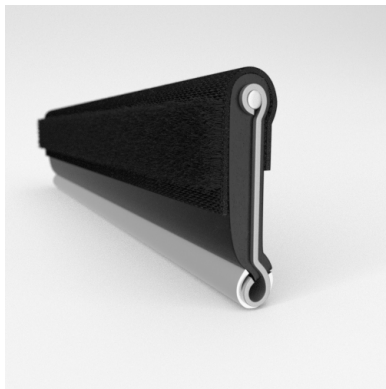

- **Part No. : 75000086**
- **Product Category : Restoration Vehicle Seal**
- **Product Family : Seals**
- Restoration Vehicle Seal: Vehicle Make : Chrysler
- Restoration Vehicle Seal: Vehicle Model : Chrysler
- Restoration Vehicle Seal: Body : 2 Door Hardtop
- Restoration Vehicle Seal: Platform : N/A
- Restoration Vehicle Seal: Start Year : 1953
- Restoration Vehicle Seal: End Year : 1956
- Restoration Vehicle Seal: Description : Front Door - Belt W/Strip - Inner
- Restoration Vehicle Seal: Section : M8
- Made to Order/Stock : MADE TO STOCK
- Same Profile As : 75000086