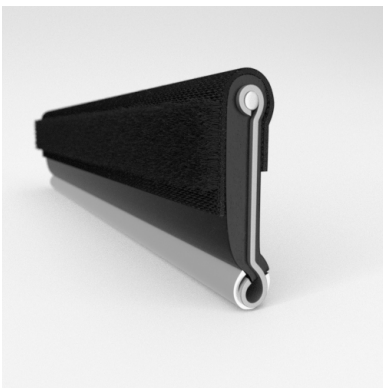

- **Part No. : 75000086**
- **Product Category : Restoration Vehicle Seal**
- **Product Family : Seals**
- Restoration Vehicle Seal: Vehicle Make : Chrysler
- Restoration Vehicle Seal: Vehicle Model : Chrysler
- Restoration Vehicle Seal: Body : All Body Styles
- Restoration Vehicle Seal: Platform : All
- Restoration Vehicle Seal: Start Year : 1953
- Restoration Vehicle Seal: End Year : 1954
- Restoration Vehicle Seal: Description : Front Door - Belt W/Strip - Outer
- Restoration Vehicle Seal: Section : M8
- Made to Order/Stock : MADE TO STOCK
- Same Profile As : 75000086