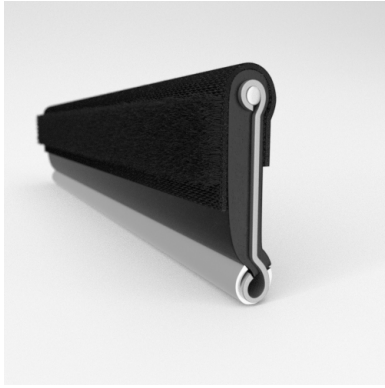

- **Part No. : 75000086**
- **Product Category : Restoration Vehicle Seal**
- **Product Family : Seals**
- Restoration Vehicle Seal: Vehicle Make : Chrysler
- Restoration Vehicle Seal: Vehicle Model : Chrysler
- Restoration Vehicle Seal: Body : 2 Door Hardtop
- Restoration Vehicle Seal: Platform : N/A
- Restoration Vehicle Seal: Start Year : 1953
- Restoration Vehicle Seal: End Year : 1956
- Restoration Vehicle Seal: Description : QTR WDO - Belt W/Strip - Inner
- Restoration Vehicle Seal: Section : M8
- Made to Order/Stock : MADE TO STOCK
- Same Profile As : 75000086