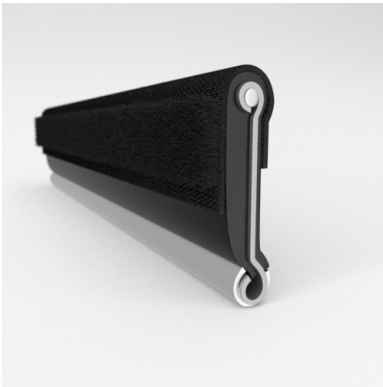

- **Part No. : 75000086**
- **Product Category : Restoration Vehicle Seal**
- **Product Family : Seals**
- Restoration Vehicle Seal: Vehicle Make : Chrysler
- Restoration Vehicle Seal: Vehicle Model : Chrysler
- Restoration Vehicle Seal: Body : All Body Styles
- Restoration Vehicle Seal: Platform : All
- Restoration Vehicle Seal: Start Year : 1953
- Restoration Vehicle Seal: End Year : 1954
- Restoration Vehicle Seal: Description : QTR WDO - Belt W/Strip - Outer
- Restoration Vehicle Seal: Section : M8
- Made to Order/Stock : MADE TO STOCK
- Same Profile As : 75000086