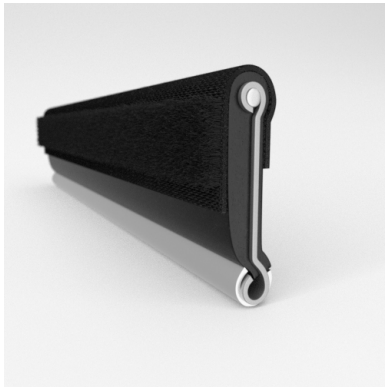

- **Part No. : 75000086**
- **Product Category : Restoration Vehicle Seal**
- **Product Family : Seals**
- Restoration Vehicle Seal: Vehicle Make : Chrysler
- Restoration Vehicle Seal: Vehicle Model : Chrysler
- Restoration Vehicle Seal: Body : All Closed Body Styles
- Restoration Vehicle Seal: Platform : All
- Restoration Vehicle Seal: Start Year : 1955
- Restoration Vehicle Seal: End Year : 1956
- Restoration Vehicle Seal: Description : QTR WDO - Belt W/Strip - Outer
- Restoration Vehicle Seal: Section : M8
- Made to Order/Stock : MADE TO STOCK
- Same Profile As : 75000086