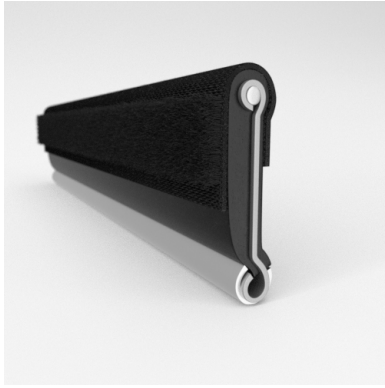

- **Part No. : 75000086**
- **Product Category : Restoration Vehicle Seal**
- **Product Family : Seals**
- Restoration Vehicle Seal: Vehicle Make : Chrysler
- Restoration Vehicle Seal: Vehicle Model : Chrysler
- Restoration Vehicle Seal: Body : All Open Body Styles
- Restoration Vehicle Seal: Platform : All
- Restoration Vehicle Seal: Start Year : 1953
- Restoration Vehicle Seal: End Year : 1954
- Restoration Vehicle Seal: Description : Front Door - Belt W/Strip - Outer
- Restoration Vehicle Seal: Section : M8
- Made to Order/Stock : MADE TO STOCK
- Same Profile As : 75000086