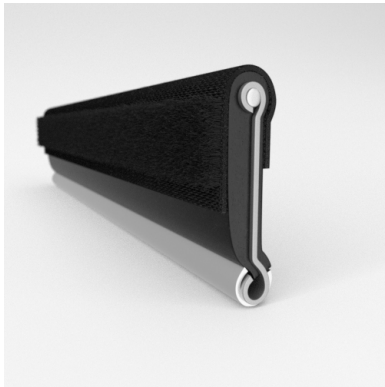

- **Part No. : 75000086**
- **Product Category : Restoration Vehicle Seal**
- **Product Family : Seals**
- Restoration Vehicle Seal: Vehicle Make : Chrysler
- Restoration Vehicle Seal: Vehicle Model : Chrysler
- Restoration Vehicle Seal: Body : All Closed Body Styles
- Restoration Vehicle Seal: Platform : N/A
- Restoration Vehicle Seal: Start Year : 1953
- Restoration Vehicle Seal: End Year : 1956
- Restoration Vehicle Seal: Description : Front Door - Belt W/Strip - Outer
- Restoration Vehicle Seal: Section : M8
- Made to Order/Stock : MADE TO STOCK
- Same Profile As : 75000086