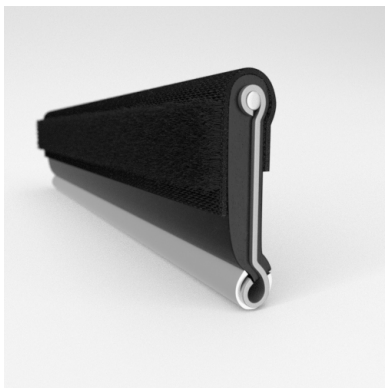

- **Part No. : 75000086**
- **Product Category : Restoration Vehicle Seal**
- **Product Family : Seals**
- Restoration Vehicle Seal: Vehicle Make : Chrysler
- Restoration Vehicle Seal: Vehicle Model : Chrysler
- Restoration Vehicle Seal: Body : 4 Door Hardtop
- Restoration Vehicle Seal: Platform : All
- Restoration Vehicle Seal: Start Year : 1955
- Restoration Vehicle Seal: End Year : 1956
- Restoration Vehicle Seal: Description : Front Door - Belt W/Strip - Inner
- Restoration Vehicle Seal: Section : M8
- Made to Order/Stock : MADE TO STOCK
- Same Profile As : 75000086