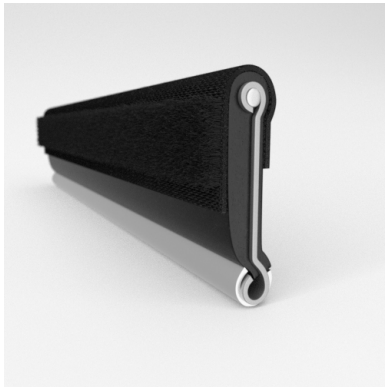

- **Part No. : 75000086**
- **Product Category : Restoration Vehicle Seal**
- **Product Family : Seals**
- Restoration Vehicle Seal: Vehicle Make : Chrysler
- Restoration Vehicle Seal: Vehicle Model : Chrysler
- Restoration Vehicle Seal: Body : 4 Door Hardtop
- Restoration Vehicle Seal: Platform : All
- Restoration Vehicle Seal: Start Year : 1955
- Restoration Vehicle Seal: End Year : 1956
- Restoration Vehicle Seal: Description : Channel - Front Door - Rear Lower
- Restoration Vehicle Seal: Section : M8
- Made to Order/Stock : MADE TO STOCK
- Same Profile As : 75000086