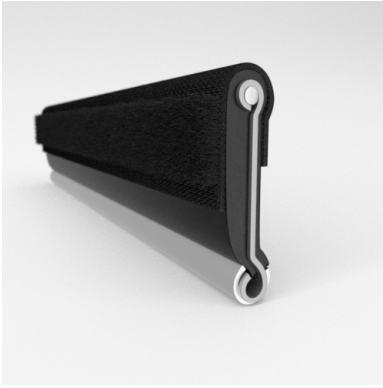

- **Part No. : 75000086**
- **Product Category : Restoration Vehicle Seal**
- **Product Family : Seals**
- Restoration Vehicle Seal: Vehicle Make : Chrysler
- Restoration Vehicle Seal: Vehicle Model : Chrysler
- Restoration Vehicle Seal: Body : 2 Door Hardtop
- Restoration Vehicle Seal: Platform : All
- Restoration Vehicle Seal: Start Year : 1955
- Restoration Vehicle Seal: End Year : 1956
- Restoration Vehicle Seal: Description : QTR WDO - Belt W/Strip - Outer
- Restoration Vehicle Seal: Section : M8
- Made to Order/Stock : MADE TO STOCK
- Same Profile As : 75000086