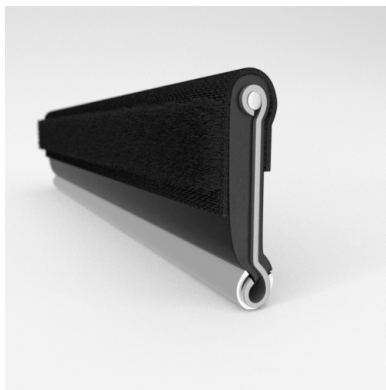

- **Part No. : 75000086**
- **Product Category : Restoration Vehicle Seal**
- **Product Family : Seals**
- Restoration Vehicle Seal: Vehicle Make : Chrysler
- Restoration Vehicle Seal: Vehicle Model : Chrysler
- Restoration Vehicle Seal: Body : 2 Door Conv.
- Restoration Vehicle Seal: Platform : N/A
- Restoration Vehicle Seal: Start Year : 1953
- Restoration Vehicle Seal: End Year : 1954
- Restoration Vehicle Seal: Description : Front Door - Belt W/Strip - Outer
- Restoration Vehicle Seal: Section : M8
- Made to Order/Stock : MADE TO STOCK
- Same Profile As : 75000086