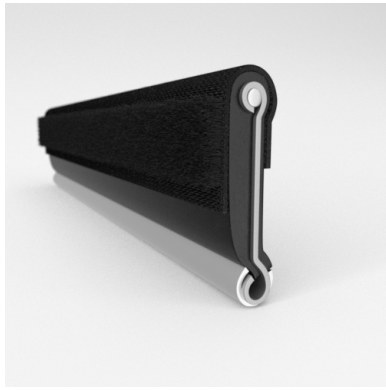

- **Part No. : 75000086**
- **Product Category : Restoration Vehicle Seal**
- **Product Family : Seals**
- Restoration Vehicle Seal: Vehicle Make : Chrysler
- Restoration Vehicle Seal: Vehicle Model : Chrysler
- Restoration Vehicle Seal: Body : 4 Door Hardtop
- Restoration Vehicle Seal: Platform : N/A
- Restoration Vehicle Seal: Start Year : 1955
- Restoration Vehicle Seal: End Year : 1956
- Restoration Vehicle Seal: Description : Channel - Front Door - Rear Lower
- Restoration Vehicle Seal: Section : M8
- Made to Order/Stock : MADE TO STOCK
- Same Profile As : 75000086