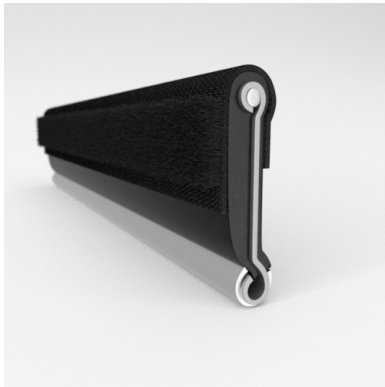

- **Part No. : 75000086**
- **Product Category : Restoration Vehicle Seal**
- **Product Family : Seals**
- Restoration Vehicle Seal: Vehicle Make : Chrysler
- Restoration Vehicle Seal: Vehicle Model : Chrysler
- Restoration Vehicle Seal: Body : All Closed Body Styles
- Restoration Vehicle Seal: Platform : All
- Restoration Vehicle Seal: Start Year : 1953
- Restoration Vehicle Seal: End Year : 1954
- Restoration Vehicle Seal: Description : QTR WDO - Belt W/Strip - Outer
- Restoration Vehicle Seal: Section : M8
- Made to Order/Stock : MADE TO STOCK
- Same Profile As : 75000086