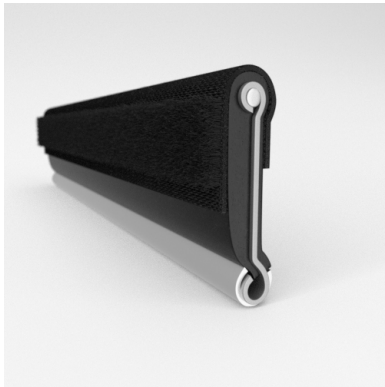

- **Part No. : 75000086**
- **Product Category : Restoration Vehicle Seal**
- **Product Family : Seals**
- Restoration Vehicle Seal: Vehicle Make : Chrysler
- Restoration Vehicle Seal: Vehicle Model : Chrysler
- Restoration Vehicle Seal: Body : All Open Body Styles
- Restoration Vehicle Seal: Platform : All
- Restoration Vehicle Seal: Start Year : 1955
- Restoration Vehicle Seal: End Year : 1956
- Restoration Vehicle Seal: Description : Front Door - Belt W/Strip - Outer
- Restoration Vehicle Seal: Section : M8
- Made to Order/Stock : MADE TO STOCK
- Same Profile As : 75000086