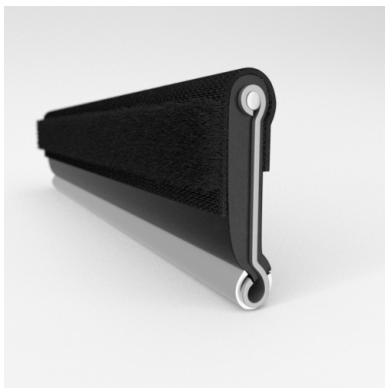

- **Part No. : 75000086**
- **Product Category : Restoration Vehicle Seal**
- **Product Family : Seals**
- Restoration Vehicle Seal: Vehicle Make : Chrysler
- Restoration Vehicle Seal: Vehicle Model : Chrysler
- Restoration Vehicle Seal: Body : All Closed Body Styles
- Restoration Vehicle Seal: Platform : N/A
- Restoration Vehicle Seal: Start Year : 1955
- Restoration Vehicle Seal: End Year : 1956
- Restoration Vehicle Seal: Description : QTR WDO - Belt W/Strip - Outer
- Restoration Vehicle Seal: Section : M8
- Made to Order/Stock : MADE TO STOCK
- Same Profile As : 75000086