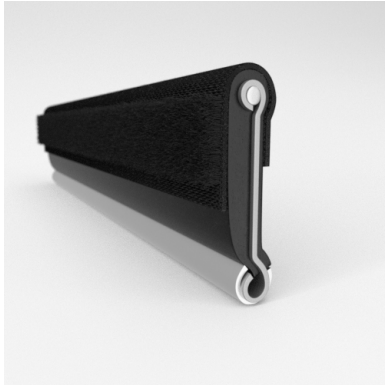

- **Part No. : 75000086**
- **Product Category : Restoration Vehicle Seal**
- **Product Family : Seals**
- Restoration Vehicle Seal: Vehicle Make : Chrysler
- Restoration Vehicle Seal: Vehicle Model : Chrysler
- Restoration Vehicle Seal: Body : 2 Door Hardtop
- Restoration Vehicle Seal: Platform : N/A
- Restoration Vehicle Seal: Start Year : 1953
- Restoration Vehicle Seal: End Year : 1956
- Restoration Vehicle Seal: Description : Front Door - Belt W/Strip - Outer
- Restoration Vehicle Seal: Section : M8
- Made to Order/Stock : MADE TO STOCK
- Same Profile As : 75000086