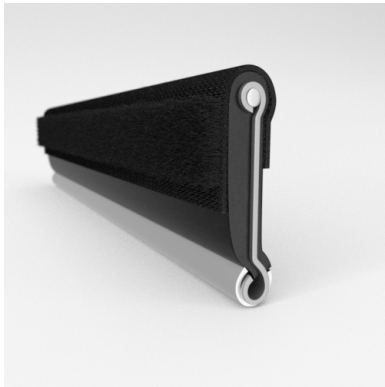

- **Part No. : 75000086**
- **Product Category : Restoration Vehicle Seal**
- **Product Family : Seals**
- Restoration Vehicle Seal: Vehicle Make : Chrysler
- Restoration Vehicle Seal: Vehicle Model : Chrysler
- Restoration Vehicle Seal: Body : 2 Door Conv.
- Restoration Vehicle Seal: Platform : N/A
- Restoration Vehicle Seal: Start Year : 1955
- Restoration Vehicle Seal: End Year : 1956
- Restoration Vehicle Seal: Description : QTR WDO - Belt W/Strip - Outer
- Restoration Vehicle Seal: Section : M8
- Made to Order/Stock : MADE TO STOCK
- Same Profile As : 75000086