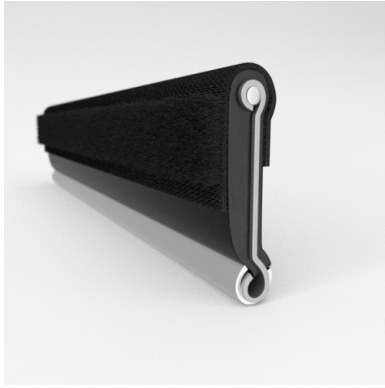

- **Part No. : 75000086**
- **Product Category : Restoration Vehicle Seal**
- **Product Family : Seals**
- Restoration Vehicle Seal: Vehicle Make : Chrysler
- Restoration Vehicle Seal: Vehicle Model : Chrysler
- Restoration Vehicle Seal: Body : All Open Body Styles
- Restoration Vehicle Seal: Platform : All
- Restoration Vehicle Seal: Start Year : 1955
- Restoration Vehicle Seal: End Year : 1956
- Restoration Vehicle Seal: Description : Front Door - Belt W/Strip - Outer
- Restoration Vehicle Seal: Section : M8
- Made to Order/Stock : MADE TO STOCK
- Same Profile As : 75000086