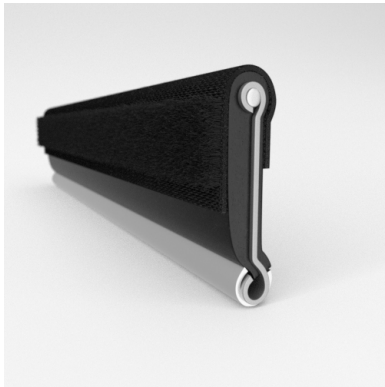

- **Part No. : 75000086**
- **Product Category : Restoration Vehicle Seal**
- **Product Family : Seals**
- Restoration Vehicle Seal: Vehicle Make : Chrysler
- Restoration Vehicle Seal: Vehicle Model : Chrysler
- Restoration Vehicle Seal: Body : All Closed Body Styles
- Restoration Vehicle Seal: Platform : N/A
- Restoration Vehicle Seal: Start Year : 1953
- Restoration Vehicle Seal: End Year : 1954
- Restoration Vehicle Seal: Description : QTR WDO - Belt W/Strip - Outer
- Restoration Vehicle Seal: Section : M8
- Made to Order/Stock : MADE TO STOCK
- Same Profile As : 75000086