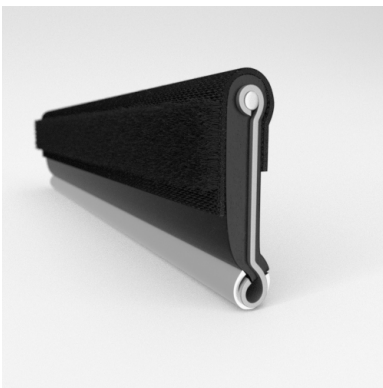

- **Part No. : 75000086**
- **Product Category : Restoration Vehicle Seal**
- **Product Family : Seals**
- Restoration Vehicle Seal: Vehicle Make : Chrysler
- Restoration Vehicle Seal: Vehicle Model : Chrysler
- Restoration Vehicle Seal: Body : 4 Door Hardtop
- Restoration Vehicle Seal: Platform : All
- Restoration Vehicle Seal: Start Year : 1955
- Restoration Vehicle Seal: End Year : 1956
- Restoration Vehicle Seal: Description : Channel - Front Door - Rear Lower
- Restoration Vehicle Seal: Section : M8
- Made to Order/Stock : MADE TO STOCK
- Same Profile As : 75000086