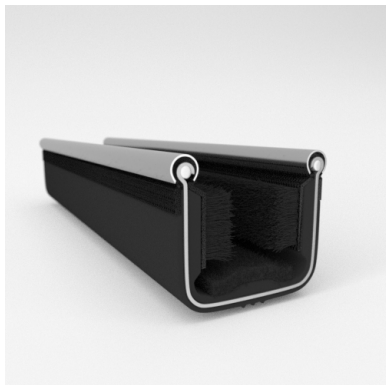

- Unbeaded with Steel Core
- Unbeaded All-Rubber Channels with Flocked or Coated Linings
- Beaded Channels
- Weatherstrips with Stainless Steel Beads
- Weatherstrips without Stainless Steel Beads

ADDITIONAL BENEFITS

- Eliminates Rattles
- Tight, Long-Lasting Fit to Cushion Glass
- Protects Against Corrosion, Moisture, Dust and Drafts
- Resists Fading

Scan the QR Code to Contact Us

- **Part No. : 75000098**
- **Product Category : Window Channel/Weatherstrip**
- **Product Family : Seals**
- Ship from Location : Spring Lake, MI
- Standard Pack Quantity : 25 pcs
- Standard Carton Size : 97.5 x 5.0 x 5.0
- Made to Order/Stock : MADE TO STOCK
- Profile/Section : Y526
- Material Type : Rubber Covered
- Color : Black
- Length : 8'
- Width : 0.625"
- Window Channel/Weatherstrip: Height : 0.563"
- Window Channel/Weatherstrip: Beaded or Unbeaded : Beaded
- Glass Range : 0.1875" to 0.250"
- Window Channel/Weatherstrip: Flexible or Rigid : Flexible
- Window Channel/Weatherstrip: Window Facing Material : Pile
- Same Profile As : 75000095, 75000096, 75000098, 75000100

- **Part No. : 75000098**
- **Product Category : Restoration Vehicle Seal**
- **Product Family : Seals**
- Restoration Vehicle Seal: Vehicle Make : Chevrolet & GMC
- Restoration Vehicle Seal: Vehicle Model : Chevrolet & GMC
- Restoration Vehicle Seal: Body : Sedan Deliveries
- Restoration Vehicle Seal: Platform : N/A
- Restoration Vehicle Seal: Start Year : 1955
- Restoration Vehicle Seal: End Year : 1958
- Restoration Vehicle Seal: Description : Channel - Front Door - Top & Rear
- Restoration Vehicle Seal: Section : Y526
- Made to Order/Stock : MADE TO STOCK
- Same Profile As : 75000098