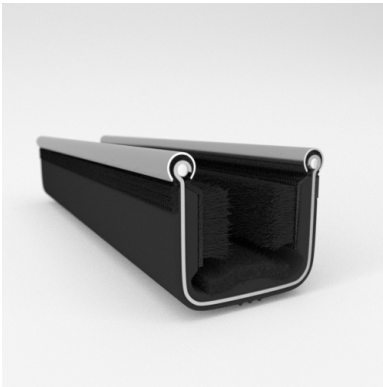

- **Part No. : 75000098**
- **Product Category : Restoration Vehicle Seal**
- **Product Family : Seals**
- Restoration Vehicle Seal: Vehicle Make : Chrysler
- Restoration Vehicle Seal: Vehicle Model : Chrysler
- Restoration Vehicle Seal: Body : All Closed Body Styles
- Restoration Vehicle Seal: Platform : N/A
- Restoration Vehicle Seal: Start Year : 1955
- Restoration Vehicle Seal: End Year : 1956
- Restoration Vehicle Seal: Description : Channel - Front Door - Top & Rear
- Restoration Vehicle Seal: Section : Y526
- Made to Order/Stock : MADE TO STOCK
- Same Profile As : 75000098