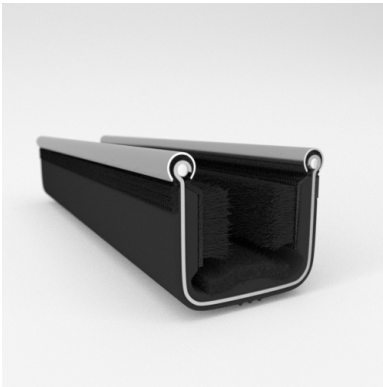

- **Part No. : 75000100**
- **Product Category : Restoration Vehicle Seal**
- **Product Family : Seals**
- Restoration Vehicle Seal: Vehicle Make : Chrysler
- Restoration Vehicle Seal: Vehicle Model : Chrysler
- Restoration Vehicle Seal: Body : All Closed Body Styles
- Restoration Vehicle Seal: Platform : N/A
- Restoration Vehicle Seal: Start Year : 1955
- Restoration Vehicle Seal: End Year : 1956
- Restoration Vehicle Seal: Description : Channel - Front Door - Top & Rear
- Restoration Vehicle Seal: Section : Y526
- Made to Order/Stock : Discontinued - Limited Stock Available
- Same Profile As : 75000100