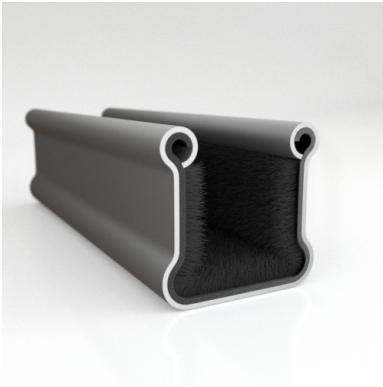

- **Part No. : 75000114**
- **Product Category : Restoration Vehicle Seal**
- **Product Family : Seals**
- Restoration Vehicle Seal: Vehicle Make : Chevrolet & GMC
- Restoration Vehicle Seal: Vehicle Model : Chevrolet & GMC
- Restoration Vehicle Seal: Body : Sedan Deliveries, Pick Ups
- Restoration Vehicle Seal: Platform : N/A
- Restoration Vehicle Seal: Start Year : 1955
- Restoration Vehicle Seal: End Year : 1963
- Restoration Vehicle Seal: Description : Front Door - Division Bar - Lower
- Restoration Vehicle Seal: Section : Y563-2
- Made to Order/Stock : MADE TO STOCK
- Same Profile As : 75000114