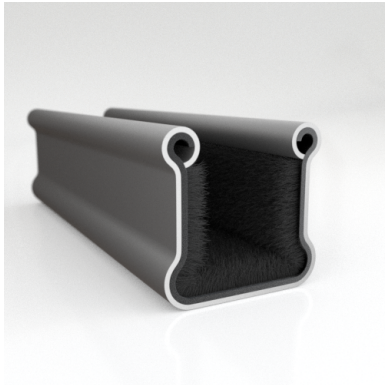

- Unbeaded with Steel Core
- Unbeaded All-Rubber Channels with Flocked or Coated Linings
- Beaded Channels
- Weatherstrips with Stainless Steel Beads
- Weatherstrips without Stainless Steel Beads

ADDITIONAL BENEFITS

- Eliminates Rattles
- Tight, Long-Lasting Fit to Cushion Glass
- Protects Against Corrosion, Moisture, Dust and Drafts
- Resists Fading

Scan the QR Code to Contact Us

- **Part No. : 75000115**
- **Product Category : Window Channel/Weatherstrip**
- **Product Family : Seals**
- Ship from Location : Spring Lake, MI
- Standard Pack Quantity : 25 pcs
- Standard Carton Size : 97.5 x 5.0 x 5.0
- Made to Order/Stock : MADE TO STOCK
- Profile/Section : Y563-2
- Material Type : Uncovered
- Length : 8'
- Width : 0.516"
- Window Channel/Weatherstrip: Height : 0.500"
- Window Channel/Weatherstrip: Beaded or Unbeaded : Beaded
- Glass Range : 0.1875" to 0.250"
- Window Channel/Weatherstrip: Flexible or Rigid : Rigid
- Window Channel/Weatherstrip: Window Facing Material : Pile
- Same Profile As : 75000114, 75000115

- **Part No. : 75000115**
- **Product Category : Restoration Vehicle Seal**
- **Product Family : Seals**
- Restoration Vehicle Seal: Vehicle Make : Chevrolet & GMC
- Restoration Vehicle Seal: Vehicle Model : Chevrolet & GMC
- Restoration Vehicle Seal: Body : Sedan Deliveries, Pick Ups
- Restoration Vehicle Seal: Platform : N/A
- Restoration Vehicle Seal: Start Year : 1955
- Restoration Vehicle Seal: End Year : 1963
- Restoration Vehicle Seal: Description : Front Door - Division Bar - Lower
- Restoration Vehicle Seal: Section : Y563-2
- Made to Order/Stock : MADE TO STOCK
- Same Profile As : 75000115