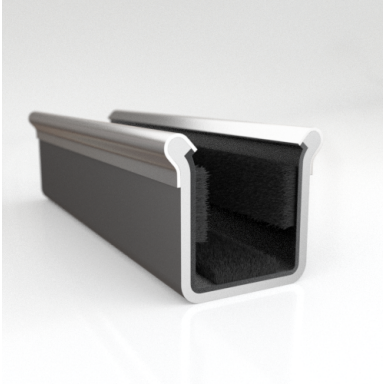

CATALOG PARTS

WINDOW CHANNELS & WEATHERSTRIPS

EASY WAY TO INSTALL SLIDING OR ROLLING WINDOWS

Cooper Standard Industrial and Specialty Group (ISG)'s Channels and Weatherstrips hold and protect glass securely while shielding occupants and contents from dust, moisture and noise. Our Channel and Weatherstrip products are manufactured to fit a variety of OEM and aftermarket applications, including classic auto restoration; sliding glass windows in office foyers; separation windows in taxis and police cars; recreational vehicles; and ticket booths.

APPLICATIONS

- Sliding Windows
- Inner Belts
- Outer Belts
- Glass Runs

MARKETS SERVED

- Automotive
- Heavy Machinery
- Marine
- Construction
- Manufacturing
- Transportation
- Recreational Vehicles

MATERIALS & STYLES

- Unbeaded with Steel Core
- Unbeaded All-Rubber Channels with Flocked or Coated Linings
- Beaded Channels
- Weatherstrips with Stainless Steel Beads
- Weatherstrips without Stainless Steel Beads

ADDITIONAL BENEFITS

- Eliminates Rattles
- Tight, Long-Lasting Fit to Cushion Glass
- Protects Against Corrosion, Moisture, Dust and Drafts
- Resists Fading

Scan the QR Code to Contact Us

- **Part No. : 75000135**
- **Product Category : Window Channel/Weatherstrip**
- **Product Family : Seals**
- Ship from Location : Spring Lake, MI
- Standard Pack Quantity : 25 pcs
- Standard Carton Size : 73.5 x 5.0 x 5.0
- Made to Order/Stock : Made to Order
- Profile/Section : Y660X
- Material Type : Uncovered
- Length : 6'
- Width : 0.500"
- Window Channel/Weatherstrip: Height : 0.547"
- Window Channel/Weatherstrip: Beaded or Unbeaded : Beaded
- Glass Range : 0.21875" to 0.281"
- Window Channel/Weatherstrip: Flexible or Rigid : Rigid
- Window Channel/Weatherstrip: Window Facing Material : Pile
- Same Profile As : 75000135, 75000136