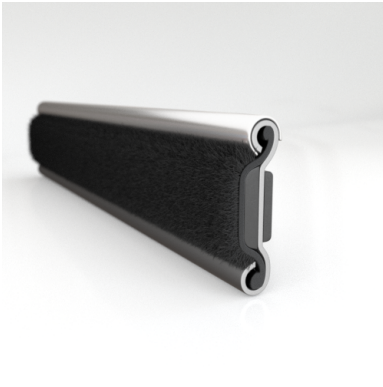

- Unbeaded with Steel Core
- Unbeaded All-Rubber Channels with Flocked or Coated Linings
- Beaded Channels
- Weatherstrips with Stainless Steel Beads
- Weatherstrips without Stainless Steel Beads

ADDITIONAL BENEFITS

- Eliminates Rattles
- Tight, Long-Lasting Fit to Cushion Glass
- Protects Against Corrosion, Moisture, Dust and Drafts
- Resists Fading

Scan the QR Code to Contact Us

- **Part No. : 75000142**
- **Product Category : Window Channel/Weatherstrip**
- **Product Family : Seals**
- Ship from Location : Spring Lake, MI
- Standard Pack Quantity : 50 pcs
- Standard Carton Size : 73.5 x 5.0 x 5.0
- Made to Order/Stock : MADE TO STOCK
- Profile/Section : YM3
- Material Type : Rubber Covered
- Color : Black
- Length : 6'
- Width : 0.234"
- Window Channel/Weatherstrip: Height : 0.438"
- Window Channel/Weatherstrip: Beaded or Unbeaded : Beaded - Stainless
- Window Channel/Weatherstrip: Flexible or Rigid : Flexible
- Window Channel/Weatherstrip: Window Facing Material : Pile
- Same Profile As : 75000142, 75000143

- **Part No. : 75000142**
- **Product Category : Restoration Vehicle Seal**
- **Product Family : Seals**
- Restoration Vehicle Seal: Vehicle Make : Diamond T
- Restoration Vehicle Seal: Vehicle Model : Diamond T
- Restoration Vehicle Seal: Body : Conventional
- Restoration Vehicle Seal: Platform : N/A
- Restoration Vehicle Seal: Start Year : 1949
- Restoration Vehicle Seal: End Year : 1963
- Restoration Vehicle Seal: Description : Front Door - Belt W/Strip - Inner & Outer
- Restoration Vehicle Seal: Section : YM3
- Made to Order/Stock : MADE TO STOCK
- Same Profile As : 75000142