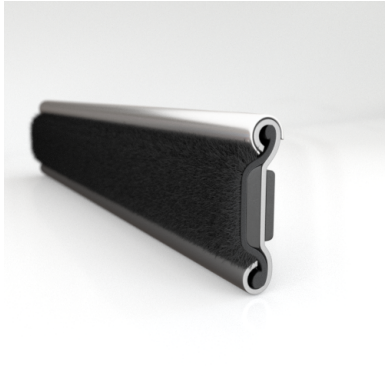

- **Part No. : 75000142**
- **Product Category : Restoration Vehicle Seal**
- **Product Family : Seals**
- Restoration Vehicle Seal: Vehicle Make : Chevrolet & GMC
- Restoration Vehicle Seal: Vehicle Model : Chevrolet & GMC
- Restoration Vehicle Seal: Body : All Models
- Restoration Vehicle Seal: Platform : N/A
- Restoration Vehicle Seal: Start Year : 1955
- Restoration Vehicle Seal: End Year : 1958
- Restoration Vehicle Seal: Description : Front Door - Belt W/Strip - Outer
- Restoration Vehicle Seal: Section : YM3
- Made to Order/Stock : MADE TO STOCK
- Same Profile As : 75000142