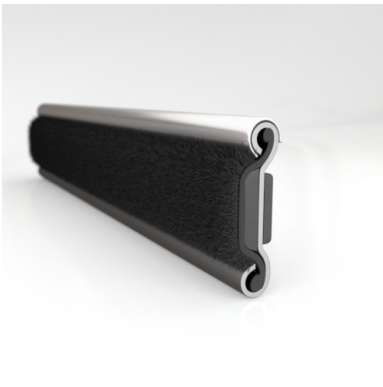

- Unbeaded with Steel Core
- Unbeaded All-Rubber Channels with Flocked or Coated Linings
- Beaded Channels
- Weatherstrips with Stainless Steel Beads
- Weatherstrips without Stainless Steel Beads

ADDITIONAL BENEFITS

- Eliminates Rattles
- Tight, Long-Lasting Fit to Cushion Glass
- Protects Against Corrosion, Moisture, Dust and Drafts
- Resists Fading

Scan the QR Code to Contact Us

- **Part No. : 75000142**
- **Product Category : Window Channel/Weatherstrip**
- **Product Family : Seals**
- Ship from Location : Spring Lake, MI
- Standard Pack Quantity : 50 pcs
- Standard Carton Size : 73.5 x 5.0 x 5.0
- Made to Order/Stock : MADE TO STOCK
- Profile/Section : YM3
- Material Type : Rubber Covered
- Color : Black
- Length : 6'
- Width : 0.234"
- Window Channel/Weatherstrip: Height : 0.438"
- Window Channel/Weatherstrip: Beaded or Unbeaded : Beaded - Stainless
- Window Channel/Weatherstrip: Flexible or Rigid : Flexible
- Window Channel/Weatherstrip: Window Facing Material : Pile
- Same Profile As : 75000142, 75000143

- **Part No. : 75000142**
- **Product Category : Restoration Vehicle Seal**
- **Product Family : Seals**
- Restoration Vehicle Seal: Vehicle Make : Diamond T
- Restoration Vehicle Seal: Vehicle Model : Diamond T
- Restoration Vehicle Seal: Body : Conventional
- Restoration Vehicle Seal: Platform : N/A
- Restoration Vehicle Seal: Start Year : 1949
- Restoration Vehicle Seal: End Year : 1963
- Restoration Vehicle Seal: Description : Front Door - Belt W/Strip - Inner & Outer
- Restoration Vehicle Seal: Section : YM3
- Made to Order/Stock : MADE TO STOCK
- Same Profile As : 75000142