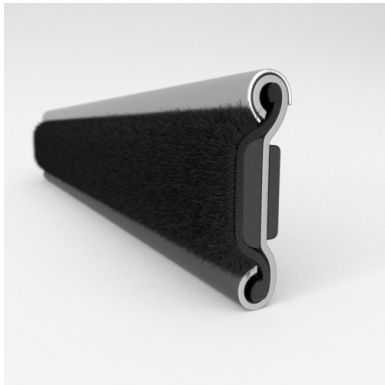

- **Part No. : 75000143**
- **Product Category : Window Channel/Weatherstrip**
- **Product Family : Seals**
- Ship from Location : Spring Lake, MI
- Standard Pack Quantity : 50 pcs
- Standard Carton Size : 97.5 x 5.0 x 5.0
- Made to Order/Stock : MADE TO STOCK
- Profile/Section : YM3
- Material Type : Rubber Covered
- Color : Black
- Length : 8'
- Width : 0.234"
- Window Channel/Weatherstrip: Height : 0.438"
- Window Channel/Weatherstrip: Beaded or Unbeaded : Beaded - Stainless
- Window Channel/Weatherstrip: Flexible or Rigid : Flexible
- Window Channel/Weatherstrip: Window Facing Material : Pile
- Same Profile As : 75000142, 75000143