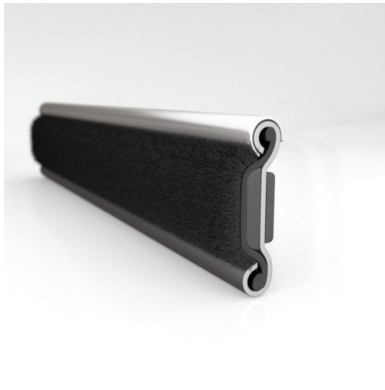

- **Part No. : 75000142**
- **Product Category : Restoration Vehicle Seal**
- **Product Family : Seals**
- Restoration Vehicle Seal: Vehicle Make : Chevrolet & GMC
- Restoration Vehicle Seal: Vehicle Model : Chevrolet & GMC
- Restoration Vehicle Seal: Body : All Models
- Restoration Vehicle Seal: Platform : N/A
- Restoration Vehicle Seal: Start Year : 1955
- Restoration Vehicle Seal: End Year : 1958
- Restoration Vehicle Seal: Description : Front Door - Belt W/Strip - Outer
- Restoration Vehicle Seal: Section : YM3
- Made to Order/Stock : MADE TO STOCK
- Same Profile As : 75000142