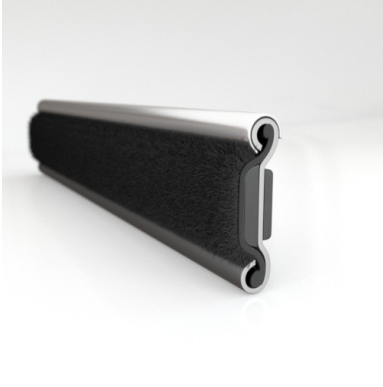

CATALOG PARTS

WINDOW CHANNELS & WEATHERSTRIPS

EASY WAY TO INSTALL SLIDING OR ROLLING WINDOWS

Cooper Standard Industrial and Specialty Group (ISG)'s Channels and Weatherstrips hold and protect glass securely while shielding occupants and contents from dust, moisture and noise. Our Channel and Weatherstrip products are manufactured to fit a variety of OEM and aftermarket applications, including classic auto restoration; sliding glass windows in office foyers; separation windows in taxis and police cars; recreational vehicles; and ticket booths.

- Unbeaded with Steel Core
- Unbeaded All-Rubber Channels with Flocked or Coated Linings
- Beaded Channels
- Weatherstrips with Stainless Steel Beads
- Weatherstrips without Stainless Steel Beads

ADDITIONAL BENEFITS

- Eliminates Rattles
- Tight, Long-Lasting Fit to Cushion Glass
- Protects Against Corrosion, Moisture, Dust and Drafts
- Resists Fading

Scan the QR Code to Contact Us

- **Part No. : 75000142**
- **Product Category : Window Channel/Weatherstrip**
- **Product Family : Seals**
- Ship from Location : Spring Lake, MI
- Standard Pack Quantity : 50 pcs
- Standard Carton Size : 73.5 x 5.0 x 5.0
- Made to Order/Stock : MADE TO STOCK
- Profile/Section : YM3
- Material Type : Rubber Covered
- Color : Black
- Length : 6'
- Width : 0.234"
- Window Channel/Weatherstrip: Height : 0.438"
- Window Channel/Weatherstrip: Beaded or Unbeaded : Beaded - Stainless
- Window Channel/Weatherstrip: Flexible or Rigid : Flexible
- Window Channel/Weatherstrip: Window Facing Material : Pile
- Same Profile As : 75000142, 75000143