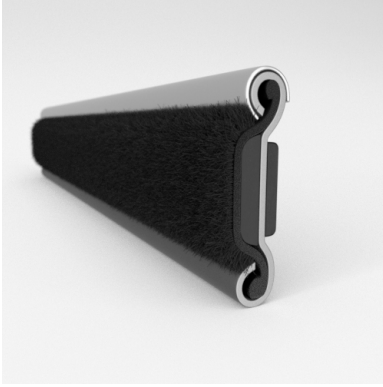

CATALOG PARTS

WINDOW CHANNELS & WEATHERSTRIPS

EASY WAY TO INSTALL SLIDING OR ROLLING WINDOWS

Cooper Standard Industrial and Specialty Group (ISG)'s Channels and Weatherstrips hold and protect glass securely while shielding occupants and contents from dust, moisture and noise. Our Channel and Weatherstrip products are manufactured to fit a variety of OEM and aftermarket applications, including classic auto restoration; sliding glass windows in office foyers; separation windows in taxis and police cars; recreational vehicles; and ticket booths.

- Unbeaded with Steel Core
- Unbeaded All-Rubber Channels with Flocked or Coated Linings
- Beaded Channels
- Weatherstrips with Stainless Steel Beads
- Weatherstrips without Stainless Steel Beads

ADDITIONAL BENEFITS

- Eliminates Rattles
- Tight, Long-Lasting Fit to Cushion Glass
- Protects Against Corrosion, Moisture, Dust and Drafts
- Resists Fading

Scan the QR Code to Contact Us

- **Part No. : 75000143**
- **Product Category : Window Channel/Weatherstrip**
- **Product Family : Seals**
- Ship from Location : Spring Lake, MI
- Standard Pack Quantity : 50 pcs
- Standard Carton Size : 97.5 x 5.0 x 5.0
- Made to Order/Stock : MADE TO STOCK
- Profile/Section : YM3
- Material Type : Rubber Covered
- Color : Black
- Length : 8'
- Width : 0.234"
- Window Channel/Weatherstrip: Height : 0.438"
- Window Channel/Weatherstrip: Beaded or Unbeaded : Beaded - Stainless
- Window Channel/Weatherstrip: Flexible or Rigid : Flexible
- Window Channel/Weatherstrip: Window Facing Material : Pile
- Same Profile As : 75000142, 75000143