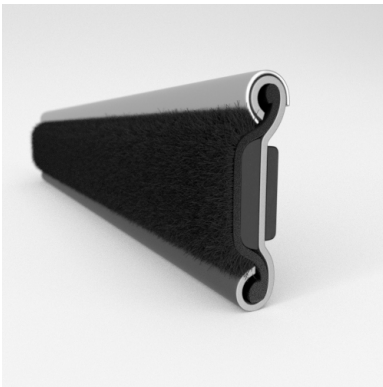

- Unbeaded with Steel Core
- Unbeaded All-Rubber Channels with Flocked or Coated Linings
- Beaded Channels
- Weatherstrips with Stainless Steel Beads
- Weatherstrips without Stainless Steel Beads

ADDITIONAL BENEFITS

- Eliminates Rattles
- Tight, Long-Lasting Fit to Cushion Glass
- Protects Against Corrosion, Moisture, Dust and Drafts
- Resists Fading

Scan the QR Code to Contact Us

- **Part No. : 75000143**
- **Product Category : Window Channel/Weatherstrip**
- **Product Family : Seals**
- Ship from Location : Spring Lake, MI
- Standard Pack Quantity : 50 pcs
- Standard Carton Size : 97.5 x 5.0 x 5.0
- Made to Order/Stock : MADE TO STOCK
- Profile/Section : YM3
- Material Type : Rubber Covered
- Color : Black
- Length : 8'
- Width : 0.234"
- Window Channel/Weatherstrip: Height : 0.438"
- Window Channel/Weatherstrip: Beaded or Unbeaded : Beaded - Stainless
- Window Channel/Weatherstrip: Flexible or Rigid : Flexible
- Window Channel/Weatherstrip: Window Facing Material : Pile
- Same Profile As : 75000142, 75000143

- **Part No. : 75000143**
- **Product Category : Restoration Vehicle Seal**
- **Product Family : Seals**
- Restoration Vehicle Seal: Vehicle Make : Diamond T
- Restoration Vehicle Seal: Vehicle Model : Diamond T
- Restoration Vehicle Seal: Body : Conventional
- Restoration Vehicle Seal: Platform : N/A
- Restoration Vehicle Seal: Start Year : 1949
- Restoration Vehicle Seal: End Year : 1963
- Restoration Vehicle Seal: Description : Front Door - Belt W/Strip - Inner & Outer
- Restoration Vehicle Seal: Section : YM3
- Made to Order/Stock : MADE TO STOCK
- Same Profile As : 75000143