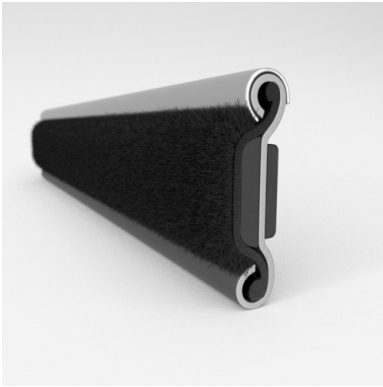

- Unbeaded with Steel Core
- Unbeaded All-Rubber Channels with Flocked or Coated Linings
- Beaded Channels
- Weatherstrips with Stainless Steel Beads
- Weatherstrips without Stainless Steel Beads

ADDITIONAL BENEFITS

- Eliminates Rattles
- Tight, Long-Lasting Fit to Cushion Glass
- Protects Against Corrosion, Moisture, Dust and Drafts
- Resists Fading

Scan the QR Code to Contact Us

- **Part No. : 75000143**
- **Product Category : Window Channel/Weatherstrip**
- **Product Family : Seals**
- Ship from Location : Spring Lake, MI
- Standard Pack Quantity : 50 pcs
- Standard Carton Size : 97.5 x 5.0 x 5.0
- Made to Order/Stock : MADE TO STOCK
- Profile/Section : YM3
- Material Type : Rubber Covered
- Color : Black
- Length : 8'
- Width : 0.234"
- Window Channel/Weatherstrip: Height : 0.438"
- Window Channel/Weatherstrip: Beaded or Unbeaded : Beaded - Stainless
- Window Channel/Weatherstrip: Flexible or Rigid : Flexible
- Window Channel/Weatherstrip: Window Facing Material : Pile
- Same Profile As : 75000142, 75000143

- **Part No. : 75000143**
- **Product Category : Restoration Vehicle Seal**
- **Product Family : Seals**
- Restoration Vehicle Seal: Vehicle Make : Diamond T
- Restoration Vehicle Seal: Vehicle Model : Diamond T
- Restoration Vehicle Seal: Body : Conventional
- Restoration Vehicle Seal: Platform : N/A
- Restoration Vehicle Seal: Start Year : 1949
- Restoration Vehicle Seal: End Year : 1963
- Restoration Vehicle Seal: Description : Front Door - Belt W/Strip - Inner & Outer
- Restoration Vehicle Seal: Section : YM3
- Made to Order/Stock : MADE TO STOCK
- Same Profile As : 75000143