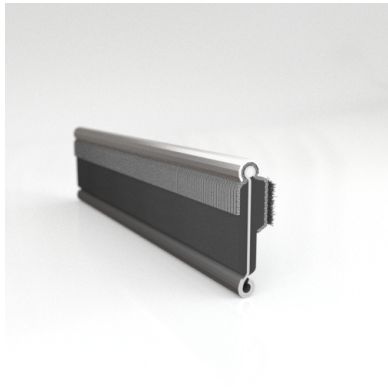

- **Part No. : 75000146**
- **Product Category : Restoration Vehicle Seal**
- **Product Family : Seals**
- Restoration Vehicle Seal: Vehicle Make : Chrysler
- Restoration Vehicle Seal: Vehicle Model : Chrysler
- Restoration Vehicle Seal: Body : All Open Body Styles
- Restoration Vehicle Seal: Platform : 3-H
- Restoration Vehicle Seal: Start Year : 1957
- Restoration Vehicle Seal: End Year : 1961
- Restoration Vehicle Seal: Description : Front Door - Belt W/Strip - Inner
- Restoration Vehicle Seal: Section : YM30
- Made to Order/Stock : MADE TO STOCK
- Same Profile As : 75000146