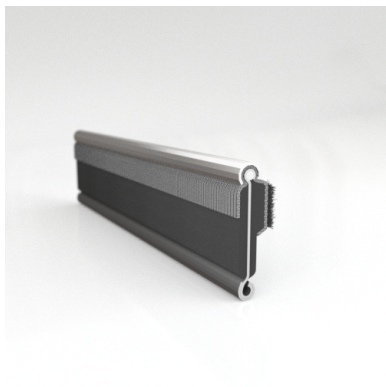

- Eliminates Rattles
- Tight, Long-Lasting Fit to Cushion Glass
- Protects Against Corrosion, Moisture, Dust and Drafts
- Resists Fading

Scan the QR Code to Contact Us

- **Part No. : 75000146**
- **Product Category : Window Channel/Weatherstrip**
- **Product Family : Seals**
- Ship from Location : Spring Lake, MI
- Standard Pack Quantity : 50 pcs
- Standard Carton Size : 97.5 x 5.0 x 5.0
- Made to Order/Stock : MADE TO STOCK
- Profile/Section : YM30
- Material Type : Rubber Covered
- Color : Black
- Length : 8'
- Width : 0.281"
- Window Channel/Weatherstrip: Height : 0.719"
- Window Channel/Weatherstrip: Beaded or Unbeaded : Beaded - Stainless
- Window Channel/Weatherstrip: Flexible or Rigid : Flexible
- Window Channel/Weatherstrip: Window Facing Material : Pile
- Same Profile As : 75000144, 75000145, 75000146

- **Part No. : 75000146**
- **Product Category : Restoration Vehicle Seal**
- **Product Family : Seals**
- Restoration Vehicle Seal: Vehicle Make : N/A
- Restoration Vehicle Seal: Vehicle Model : N/A
- Restoration Vehicle Seal: Body : N/A
- Restoration Vehicle Seal: Platform : N/A
- Restoration Vehicle Seal: Start Year : N/A
- Restoration Vehicle Seal: End Year : N/A
- Restoration Vehicle Seal: Description : N/A
- Restoration Vehicle Seal: Section : N/A
- Made to Order/Stock : MADE TO STOCK
- Same Profile As : 75000146

- **Part No. : 75000146**
- **Product Category : Restoration Vehicle Seal**
- **Product Family : Seals**
- Restoration Vehicle Seal: Vehicle Make : Chrysler
- Restoration Vehicle Seal: Vehicle Model : Chrysler
- Restoration Vehicle Seal: Body : 4 Door Sedan
- Restoration Vehicle Seal: Platform : 3-H
- Restoration Vehicle Seal: Start Year : 1953
- Restoration Vehicle Seal: End Year : 1963
- Restoration Vehicle Seal: Description : Front Door - Belt W/Strip - Inner
- Restoration Vehicle Seal: Section : YM30
- Made to Order/Stock : MADE TO STOCK
- Same Profile As : 75000146