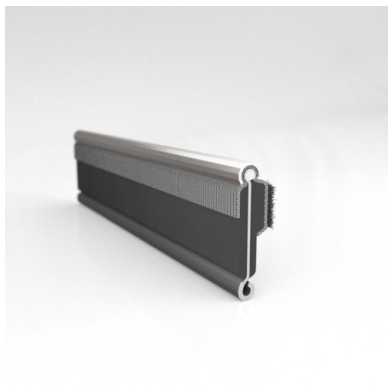

- **Part No. : 75000146**
- **Product Category : Restoration Vehicle Seal**
- **Product Family : Seals**
- Restoration Vehicle Seal: Vehicle Make : Chrysler
- Restoration Vehicle Seal: Vehicle Model : Chrysler
- Restoration Vehicle Seal: Body : All Closed Body Styles
- Restoration Vehicle Seal: Platform : 3-H
- Restoration Vehicle Seal: Start Year : 1957
- Restoration Vehicle Seal: End Year : 1959
- Restoration Vehicle Seal: Description : Front Door - Belt W/Strip - Outer
- Restoration Vehicle Seal: Section : YM30
- Made to Order/Stock : MADE TO STOCK
- Same Profile As : 75000146