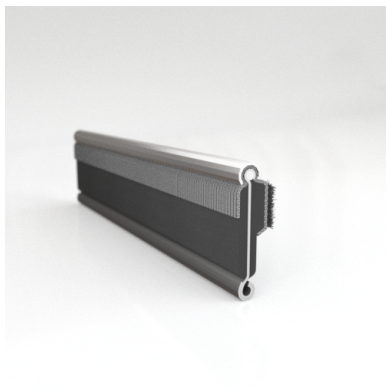

- **Part No. : 75000146**
- **Product Category : Restoration Vehicle Seal**
- **Product Family : Seals**
- Restoration Vehicle Seal: Vehicle Make : Chrysler
- Restoration Vehicle Seal: Vehicle Model : Chrysler
- Restoration Vehicle Seal: Body : All Open Body Styles
- Restoration Vehicle Seal: Platform : All
- Restoration Vehicle Seal: Start Year : 1955
- Restoration Vehicle Seal: End Year : 1956
- Restoration Vehicle Seal: Description : Rear Door - Belt W/Strip - Outer
- Restoration Vehicle Seal: Section : YM30
- Made to Order/Stock : MADE TO STOCK
- Same Profile As : 75000146