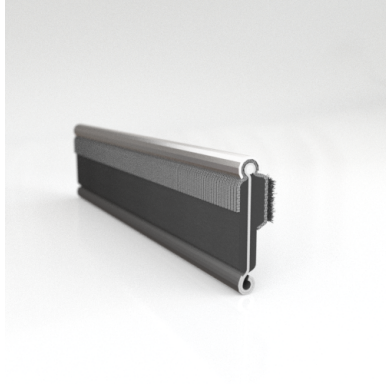

- Unbeaded with Steel Core
- Unbeaded All-Rubber Channels with Flocked or Coated Linings
- Beaded Channels
- Weatherstrips with Stainless Steel Beads
- Weatherstrips without Stainless Steel Beads

ADDITIONAL BENEFITS

- Eliminates Rattles
- Tight, Long-Lasting Fit to Cushion Glass
- Protects Against Corrosion, Moisture, Dust and Drafts
- Resists Fading

Scan the QR Code to Contact Us

- **Part No. : 75000146**
- **Product Category : Window Channel/Weatherstrip**
- **Product Family : Seals**
- Ship from Location : Spring Lake, MI
- Standard Pack Quantity : 50 pcs
- Standard Carton Size : 97.5 x 5.0 x 5.0
- Made to Order/Stock : MADE TO STOCK
- Profile/Section : YM30
- Material Type : Rubber Covered
- Color : Black
- Length : 8'
- Width : 0.281"
- Window Channel/Weatherstrip: Height : 0.719"
- Window Channel/Weatherstrip: Beaded or Unbeaded : Beaded - Stainless
- Window Channel/Weatherstrip: Flexible or Rigid : Flexible
- Window Channel/Weatherstrip: Window Facing Material : Pile
- Same Profile As : 75000144, 75000145, 75000146