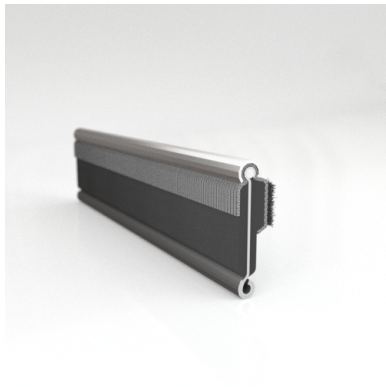

- Unbeaded with Steel Core
- Unbeaded All-Rubber Channels with Flocked or Coated Linings
- Beaded Channels
- Weatherstrips with Stainless Steel Beads
- Weatherstrips without Stainless Steel Beads

ADDITIONAL BENEFITS

- Eliminates Rattles
- Tight, Long-Lasting Fit to Cushion Glass
- Protects Against Corrosion, Moisture, Dust and Drafts
- Resists Fading

Scan the QR Code to Contact Us

- **Part No. : 75000146**
- **Product Category : Window Channel/Weatherstrip**
- **Product Family : Seals**
- Ship from Location : Spring Lake, MI
- Standard Pack Quantity : 50 pcs
- Standard Carton Size : 97.5 x 5.0 x 5.0
- Made to Order/Stock : MADE TO STOCK
- Profile/Section : YM30
- Material Type : Rubber Covered
- Color : Black
- Length : 8'
- Width : 0.281"
- Window Channel/Weatherstrip: Height : 0.719"
- Window Channel/Weatherstrip: Beaded or Unbeaded : Beaded - Stainless
- Window Channel/Weatherstrip: Flexible or Rigid : Flexible
- Window Channel/Weatherstrip: Window Facing Material : Pile
- Same Profile As : 75000144, 75000145, 75000146

- **Part No. : 75000146**
- **Product Category : Restoration Vehicle Seal**
- **Product Family : Seals**
- Restoration Vehicle Seal: Vehicle Make : Chrysler
- Restoration Vehicle Seal: Vehicle Model : Chrysler
- Restoration Vehicle Seal: Body : 4 Door Sedan
- Restoration Vehicle Seal: Platform : 3-H
- Restoration Vehicle Seal: Start Year : 1953
- Restoration Vehicle Seal: End Year : 1963
- Restoration Vehicle Seal: Description : Front Door - Belt W/Strip - Inner
- Restoration Vehicle Seal: Section : YM30
- Made to Order/Stock : MADE TO STOCK
- Same Profile As : 75000146