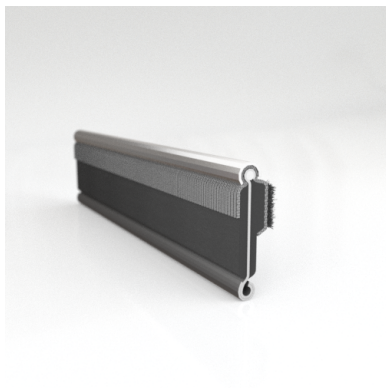

- **Part No. : 75000146**
- **Product Category : Restoration Vehicle Seal**
- **Product Family : Seals**
- Restoration Vehicle Seal: Vehicle Make : Chrysler
- Restoration Vehicle Seal: Vehicle Model : Chrysler
- Restoration Vehicle Seal: Body : All Open Body Styles
- Restoration Vehicle Seal: Platform : N/A
- Restoration Vehicle Seal: Start Year : 1955
- Restoration Vehicle Seal: End Year : 1959
- Restoration Vehicle Seal: Description : QTR WDO - Belt W/Strip - Outer
- Restoration Vehicle Seal: Section : YM30
- Made to Order/Stock : MADE TO STOCK
- Same Profile As : 75000146