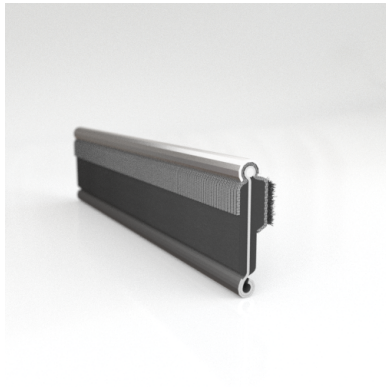

- **Part No. : 75000146**
- **Product Category : Restoration Vehicle Seal**
- **Product Family : Seals**
- Restoration Vehicle Seal: Vehicle Make : Chrysler
- Restoration Vehicle Seal: Vehicle Model : Chrysler
- Restoration Vehicle Seal: Body : All Body Styles
- Restoration Vehicle Seal: Platform : N/A
- Restoration Vehicle Seal: Start Year : 1963
- Restoration Vehicle Seal: End Year : 1963
- Restoration Vehicle Seal: Description : Front Door - Belt W/Strip - Inner
- Restoration Vehicle Seal: Section : YM30
- Made to Order/Stock : MADE TO STOCK
- Same Profile As : 75000146