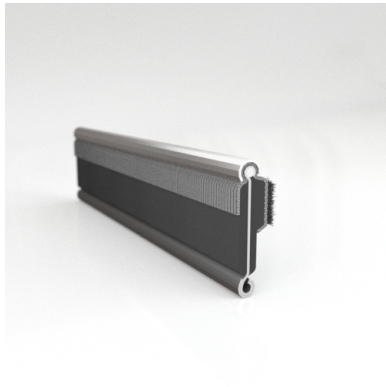

- **Part No. : 75000146**
- **Product Category : Restoration Vehicle Seal**
- **Product Family : Seals**
- Restoration Vehicle Seal: Vehicle Make : Chrysler
- Restoration Vehicle Seal: Vehicle Model : Chrysler
- Restoration Vehicle Seal: Body : All Open Body Styles
- Restoration Vehicle Seal: Platform : All
- Restoration Vehicle Seal: Start Year : 1955
- Restoration Vehicle Seal: End Year : 1959
- Restoration Vehicle Seal: Description : Front Door - Belt W/Strip - Outer
- Restoration Vehicle Seal: Section : YM30
- Made to Order/Stock : MADE TO STOCK
- Same Profile As : 75000146