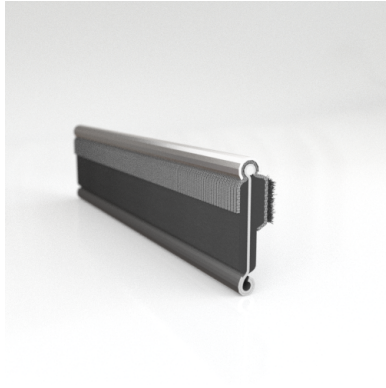

- Eliminates Rattles
- Tight, Long-Lasting Fit to Cushion Glass
- Protects Against Corrosion, Moisture, Dust and Drafts
- Resists Fading

Scan the QR Code to Contact Us

- **Part No. : 75000146**
- **Product Category : Window Channel/Weatherstrip**
- **Product Family : Seals**
- Ship from Location : Spring Lake, MI
- Standard Pack Quantity : 50 pcs
- Standard Carton Size : 97.5 x 5.0 x 5.0
- Made to Order/Stock : MADE TO STOCK
- Profile/Section : YM30
- Material Type : Rubber Covered
- Color : Black
- Length : 8'
- Width : 0.281"
- Window Channel/Weatherstrip: Height : 0.719"
- Window Channel/Weatherstrip: Beaded or Unbeaded : Beaded - Stainless
- Window Channel/Weatherstrip: Flexible or Rigid : Flexible
- Window Channel/Weatherstrip: Window Facing Material : Pile
- Same Profile As : 75000144, 75000145, 75000146

- **Part No. : 75000146**
- **Product Category : Restoration Vehicle Seal**
- **Product Family : Seals**
- Restoration Vehicle Seal: Vehicle Make : N/A
- Restoration Vehicle Seal: Vehicle Model : N/A
- Restoration Vehicle Seal: Body : N/A
- Restoration Vehicle Seal: Platform : N/A
- Restoration Vehicle Seal: Start Year : N/A
- Restoration Vehicle Seal: End Year : N/A
- Restoration Vehicle Seal: Description : N/A
- Restoration Vehicle Seal: Section : N/A
- Made to Order/Stock : MADE TO STOCK
- Same Profile As : 75000146

- **Part No. : 75000146**
- **Product Category : Restoration Vehicle Seal**
- **Product Family : Seals**
- Restoration Vehicle Seal: Vehicle Make : Chrysler
- Restoration Vehicle Seal: Vehicle Model : Chrysler
- Restoration Vehicle Seal: Body : 4 Door Sedan
- Restoration Vehicle Seal: Platform : 3-H
- Restoration Vehicle Seal: Start Year : 1953
- Restoration Vehicle Seal: End Year : 1963
- Restoration Vehicle Seal: Description : Front Door - Belt W/Strip - Inner
- Restoration Vehicle Seal: Section : YM30
- Made to Order/Stock : MADE TO STOCK
- Same Profile As : 75000146