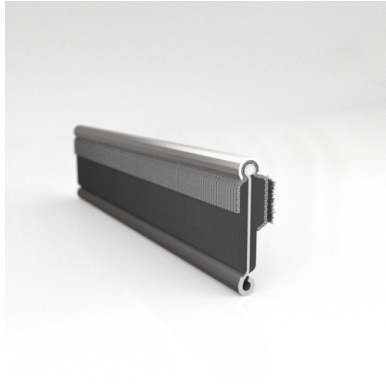

- **Part No. : 75000146**
- **Product Category : Restoration Vehicle Seal**
- **Product Family : Seals**
- Restoration Vehicle Seal: Vehicle Make : Chrysler
- Restoration Vehicle Seal: Vehicle Model : Chrysler
- Restoration Vehicle Seal: Body : All Open Body Styles
- Restoration Vehicle Seal: Platform : All
- Restoration Vehicle Seal: Start Year : 1953
- Restoration Vehicle Seal: End Year : 1956
- Restoration Vehicle Seal: Description : QTR WDO - Belt W/Strip - Inner
- Restoration Vehicle Seal: Section : YM30
- Made to Order/Stock : MADE TO STOCK
- Same Profile As : 75000146