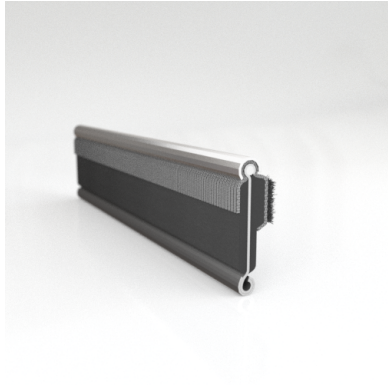

- **Part No. : 75000146**
- **Product Category : Restoration Vehicle Seal**
- **Product Family : Seals**
- Restoration Vehicle Seal: Vehicle Make : Chrysler
- Restoration Vehicle Seal: Vehicle Model : Chrysler
- Restoration Vehicle Seal: Body : All Open Body Styles
- Restoration Vehicle Seal: Platform : All
- Restoration Vehicle Seal: Start Year : 1955
- Restoration Vehicle Seal: End Year : 1956
- Restoration Vehicle Seal: Description : QTR WDO - Belt W/Strip - Outer
- Restoration Vehicle Seal: Section : YM30
- Made to Order/Stock : MADE TO STOCK
- Same Profile As : 75000146