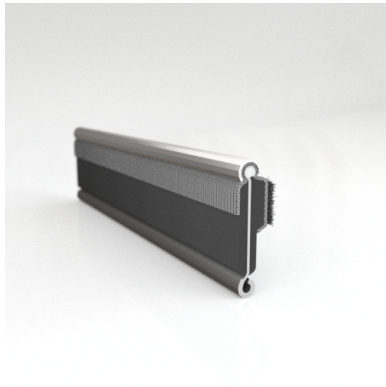

- **Part No. : 75000146**
- **Product Category : Restoration Vehicle Seal**
- **Product Family : Seals**
- Restoration Vehicle Seal: Vehicle Make : Chrysler
- Restoration Vehicle Seal: Vehicle Model : Chrysler
- Restoration Vehicle Seal: Body : All Open Body Styles
- Restoration Vehicle Seal: Platform : N/A
- Restoration Vehicle Seal: Start Year : 1955
- Restoration Vehicle Seal: End Year : 1959
- Restoration Vehicle Seal: Description : Front Door - Belt W/Strip - Outer
- Restoration Vehicle Seal: Section : YM30
- Made to Order/Stock : MADE TO STOCK
- Same Profile As : 75000146