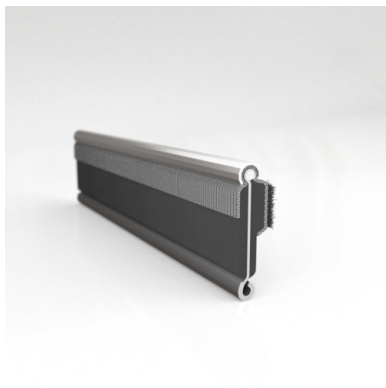

- **Part No. : 75000146**
- **Product Category : Restoration Vehicle Seal**
- **Product Family : Seals**
- Restoration Vehicle Seal: Vehicle Make : Chrysler
- Restoration Vehicle Seal: Vehicle Model : Chrysler
- Restoration Vehicle Seal: Body : All Body Styles
- Restoration Vehicle Seal: Platform : N/A
- Restoration Vehicle Seal: Start Year : 1963
- Restoration Vehicle Seal: End Year : 1963
- Restoration Vehicle Seal: Description : QTR WDO - Belt W/Strip - Inner
- Restoration Vehicle Seal: Section : YM30
- Made to Order/Stock : MADE TO STOCK
- Same Profile As : 75000146