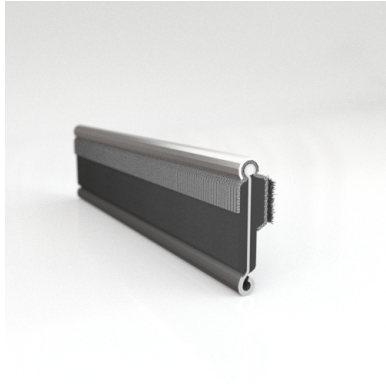

- **Part No. : 75000146**
- **Product Category : Restoration Vehicle Seal**
- **Product Family : Seals**
- Restoration Vehicle Seal: Vehicle Make : Chrysler
- Restoration Vehicle Seal: Vehicle Model : Chrysler
- Restoration Vehicle Seal: Body : All Open Body Styles
- Restoration Vehicle Seal: Platform : All
- Restoration Vehicle Seal: Start Year : 1955
- Restoration Vehicle Seal: End Year : 1959
- Restoration Vehicle Seal: Description : QTR WDO - Belt W/Strip - Outer
- Restoration Vehicle Seal: Section : YM30
- Made to Order/Stock : MADE TO STOCK
- Same Profile As : 75000146