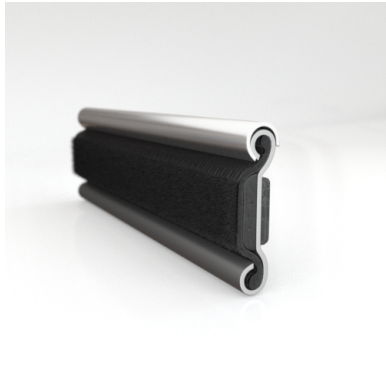

CATALOG PARTS

WINDOW CHANNELS & WEATHERSTRIPS

EASY WAY TO INSTALL SLIDING OR ROLLING WINDOWS

Cooper Standard Industrial and Specialty Group (ISG)'s Channels and Weatherstrips hold and protect glass securely while shielding occupants and contents from dust, moisture and noise. Our Channel and Weatherstrip products are manufactured to fit a variety of OEM and aftermarket applications, including classic auto restoration; sliding glass windows in office foyers; separation windows in taxis and police cars; recreational vehicles; and ticket booths.

- Unbeaded with Steel Core
- Unbeaded All-Rubber Channels with Flocked or Coated Linings
- Beaded Channels
- Weatherstrips with Stainless Steel Beads
- Weatherstrips without Stainless Steel Beads

ADDITIONAL BENEFITS

- Eliminates Rattles
- Tight, Long-Lasting Fit to Cushion Glass
- Protects Against Corrosion, Moisture, Dust and Drafts
- Resists Fading

Scan the QR Code to Contact Us

- **Part No. : 75000148**
- **Product Category : Window Channel/Weatherstrip**
- **Product Family : Seals**
- Ship from Location : Spring Lake, MI
- Standard Pack Quantity : 50 pcs
- Standard Carton Size : 97.5 x 5.0 x 5.0
- Made to Order/Stock : MADE TO STOCK
- Profile/Section : YM52RP
- Material Type : Rubber Covered
- Color : Black
- Length : 8'
- Width : 0.281"
- Window Channel/Weatherstrip: Height : 0.656"
- Window Channel/Weatherstrip: Beaded or Unbeaded : Beaded - Stainless
- Window Channel/Weatherstrip: Flexible or Rigid : Rigid
- Window Channel/Weatherstrip: Window Facing Material : Pile
- Same Profile As : 75000147, 75000148