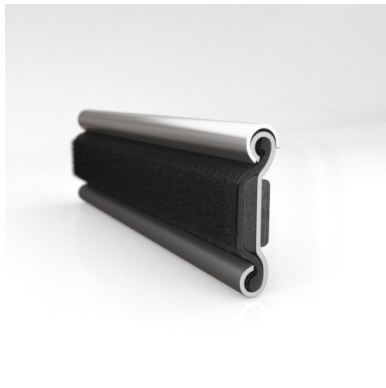

CATALOG PARTS

WINDOW CHANNELS & WEATHERSTRIPS

EASY WAY TO INSTALL SLIDING OR ROLLING WINDOWS

Cooper Standard Industrial and Specialty Group (ISG)'s Channels and Weatherstrips hold and protect glass securely while shielding occupants and contents from dust, moisture and noise. Our Channel and Weatherstrip products are manufactured to fit a variety of OEM and aftermarket applications, including classic auto restoration; sliding glass windows in office foyers; separation windows in taxis and police cars; recreational vehicles; and ticket booths.

- Unbeaded with Steel Core
- Unbeaded All-Rubber Channels with Flocked or Coated Linings
- Beaded Channels
- Weatherstrips with Stainless Steel Beads
- Weatherstrips without Stainless Steel Beads

ADDITIONAL BENEFITS

- Eliminates Rattles
- Tight, Long-Lasting Fit to Cushion Glass
- Protects Against Corrosion, Moisture, Dust and Drafts
- Resists Fading

Scan the QR Code to Contact Us

- **Part No. : 75000148**
- **Product Category : Window Channel/Weatherstrip**
- **Product Family : Seals**
- Ship from Location : Spring Lake, MI
- Standard Pack Quantity : 50 pcs
- Standard Carton Size : 97.5 x 5.0 x 5.0
- Made to Order/Stock : MADE TO STOCK
- Profile/Section : YM52RP
- Material Type : Rubber Covered
- Color : Black
- Length : 8'
- Width : 0.281"
- Window Channel/Weatherstrip: Height : 0.656"
- Window Channel/Weatherstrip: Beaded or Unbeaded : Beaded - Stainless
- Window Channel/Weatherstrip: Flexible or Rigid : Rigid
- Window Channel/Weatherstrip: Window Facing Material : Pile
- Same Profile As : 75000147, 75000148