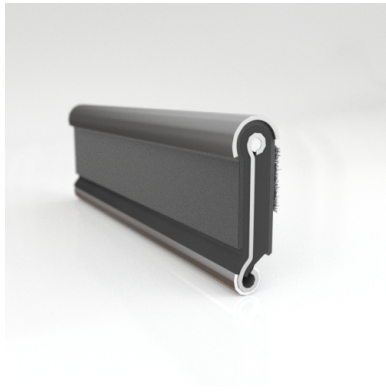

- **Part No. : 75000151**
- **Product Category : Restoration Vehicle Seal**
- **Product Family : Seals**
- Restoration Vehicle Seal: Vehicle Make : Chrysler
- Restoration Vehicle Seal: Vehicle Model : Chrysler
- Restoration Vehicle Seal: Body : All Open Body Styles
- Restoration Vehicle Seal: Platform : N/A
- Restoration Vehicle Seal: Start Year : 1960
- Restoration Vehicle Seal: End Year : 1961
- Restoration Vehicle Seal: Description : Rear Door - Belt W/Strip - Outer
- Restoration Vehicle Seal: Section : YM93
- Made to Order/Stock : MADE TO STOCK
- Same Profile As : 75000151