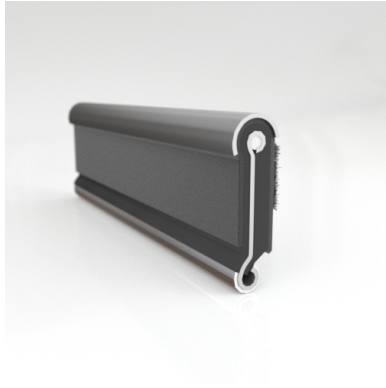

- **Part No. : 75000151**
- **Product Category : Restoration Vehicle Seal**
- **Product Family : Seals**
- Restoration Vehicle Seal: Vehicle Make : Chrysler
- Restoration Vehicle Seal: Vehicle Model : Chrysler
- Restoration Vehicle Seal: Body : All Open Body Styles
- Restoration Vehicle Seal: Platform : All
- Restoration Vehicle Seal: Start Year : 1960
- Restoration Vehicle Seal: End Year : 1961
- Restoration Vehicle Seal: Description : QTR WDO - Belt W/Strip - Outer
- Restoration Vehicle Seal: Section : YM93
- Made to Order/Stock : MADE TO STOCK
- Same Profile As : 75000151