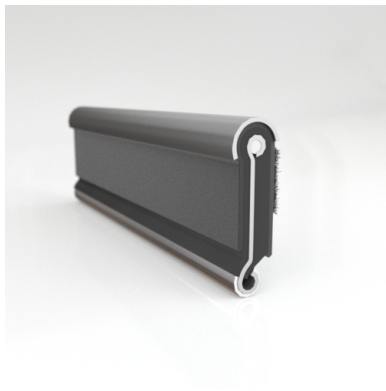

- **Part No. : 75000151**
- **Product Category : Restoration Vehicle Seal**
- **Product Family : Seals**
- Restoration Vehicle Seal: Vehicle Make : Chrysler
- Restoration Vehicle Seal: Vehicle Model : Chrysler
- Restoration Vehicle Seal: Body : All Open Body Styles
- Restoration Vehicle Seal: Platform : N/A
- Restoration Vehicle Seal: Start Year : 1960
- Restoration Vehicle Seal: End Year : 1961
- Restoration Vehicle Seal: Description : QTR WDO - Belt W/Strip - Outer
- Restoration Vehicle Seal: Section : YM93
- Made to Order/Stock : MADE TO STOCK
- Same Profile As : 75000151