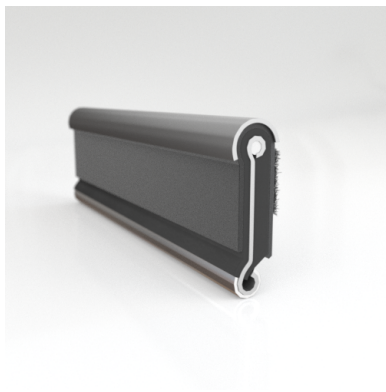

- **Part No. : 75000151**
- **Product Category : Restoration Vehicle Seal**
- **Product Family : Seals**
- Restoration Vehicle Seal: Vehicle Make : Chrysler
- Restoration Vehicle Seal: Vehicle Model : Chrysler
- Restoration Vehicle Seal: Body : 2 Door Conv.
- Restoration Vehicle Seal: Platform : N/A
- Restoration Vehicle Seal: Start Year : 1964
- Restoration Vehicle Seal: End Year : 1964
- Restoration Vehicle Seal: Description : Front Door - Belt W/Strip - Outer
- Restoration Vehicle Seal: Section : YM93
- Made to Order/Stock : MADE TO STOCK
- Same Profile As : 75000151