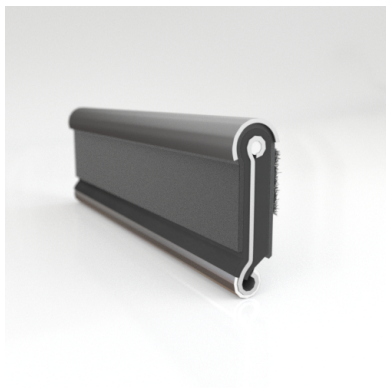

- **Part No. : 75000151**
- **Product Category : Restoration Vehicle Seal**
- **Product Family : Seals**
- Restoration Vehicle Seal: Vehicle Make : Chrysler
- Restoration Vehicle Seal: Vehicle Model : Chrysler
- Restoration Vehicle Seal: Body : All Open Body Styles
- Restoration Vehicle Seal: Platform : All
- Restoration Vehicle Seal: Start Year : 1964
- Restoration Vehicle Seal: End Year : 1964
- Restoration Vehicle Seal: Description : Front Door - Belt W/Strip - Outer
- Restoration Vehicle Seal: Section : YM93
- Made to Order/Stock : MADE TO STOCK
- Same Profile As : 75000151