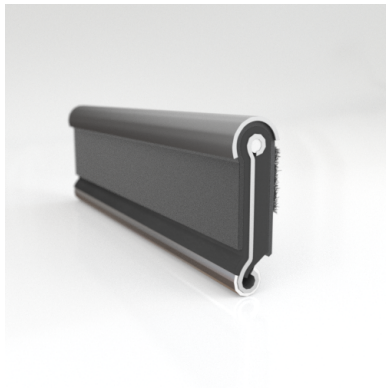

- **Part No. : 75000151**
- **Product Category : Restoration Vehicle Seal**
- **Product Family : Seals**
- Restoration Vehicle Seal: Vehicle Make : Chrysler
- Restoration Vehicle Seal: Vehicle Model : Chrysler
- Restoration Vehicle Seal: Body : 2 Door Hardtop
- Restoration Vehicle Seal: Platform : N/A
- Restoration Vehicle Seal: Start Year : 1961
- Restoration Vehicle Seal: End Year : 1962
- Restoration Vehicle Seal: Description : Front Door - Belt W/Strip - Outer
- Restoration Vehicle Seal: Section : YM93
- Made to Order/Stock : MADE TO STOCK
- Same Profile As : 75000151