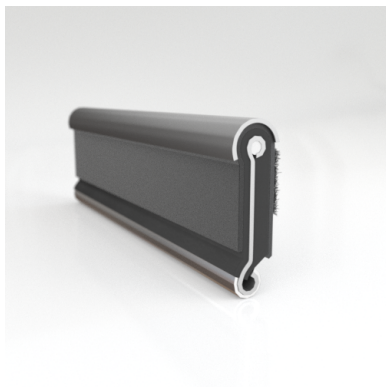

#### ADDITIONAL BENEFITS

- Eliminates Rattles
- Tight, Long-Lasting Fit to Cushion Glass
- Protects Against Corrosion, Moisture, Dust and Drafts
- Resists Fading

Scan the QR Code to Contact Us

- **Part No. : 75000151**
- **Product Category : Window Channel/Weatherstrip**
- **Product Family : Seals**
- Ship from Location : Spring Lake, MI
- Standard Pack Quantity : 50 pcs
- Standard Carton Size : 97.5 x 5.0 x 5.0
- Made to Order/Stock : MADE TO STOCK
- Profile/Section : YM93
- Material Type : Rubber Covered
- Color : Black
- Length : 8'
- Width : 0.266"
- Window Channel/Weatherstrip: Height : 0.563"
- Window Channel/Weatherstrip: Beaded or Unbeaded : Beaded - Stainless
- Window Channel/Weatherstrip: Flexible or Rigid : Flexible
- Window Channel/Weatherstrip: Window Facing Material : Pile
- Same Profile As : 75000151, 75002197

- **Part No. : 75000151**
- **Product Category : Restoration Vehicle Seal**
- **Product Family : Seals**
- Restoration Vehicle Seal: Vehicle Make : Chrysler
- Restoration Vehicle Seal: Vehicle Model : Chrysler
- Restoration Vehicle Seal: Body : All Open Body Styles
- Restoration Vehicle Seal: Platform : 1-L & 2-M
- Restoration Vehicle Seal: Start Year : 1957
- Restoration Vehicle Seal: End Year : 1963
- Restoration Vehicle Seal: Description : Front Door - Belt W/Strip - Inner
- Restoration Vehicle Seal: Section : YM93
- Made to Order/Stock : MADE TO STOCK
- Same Profile As : 75000151