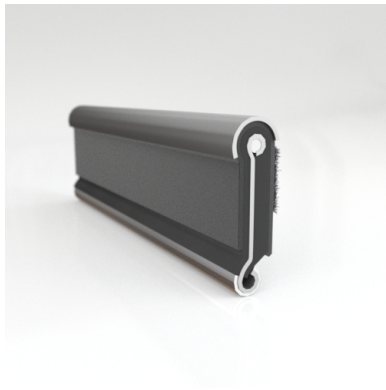

- **Part No. : 75000151**
- **Product Category : Restoration Vehicle Seal**
- **Product Family : Seals**
- Restoration Vehicle Seal: Vehicle Make : Chrysler
- Restoration Vehicle Seal: Vehicle Model : Chrysler
- Restoration Vehicle Seal: Body : All Body Styles
- Restoration Vehicle Seal: Platform : N/A
- Restoration Vehicle Seal: Start Year : 1963
- Restoration Vehicle Seal: End Year : 1963
- Restoration Vehicle Seal: Description : Rear Door - Belt W/Strip - Outer
- Restoration Vehicle Seal: Section : YM93
- Made to Order/Stock : MADE TO STOCK
- Same Profile As : 75000151