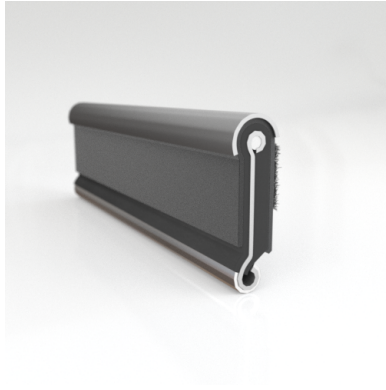

- **Part No. : 75000151**
- **Product Category : Restoration Vehicle Seal**
- **Product Family : Seals**
- Restoration Vehicle Seal: Vehicle Make : Chrysler
- Restoration Vehicle Seal: Vehicle Model : Chrysler
- Restoration Vehicle Seal: Body : 2 Door Conv.
- Restoration Vehicle Seal: Platform : All
- Restoration Vehicle Seal: Start Year : 1953
- Restoration Vehicle Seal: End Year : 1954
- Restoration Vehicle Seal: Description : QTR WDO - Belt W/Strip - Inner
- Restoration Vehicle Seal: Section : YM93
- Made to Order/Stock : MADE TO STOCK
- Same Profile As : 75000151