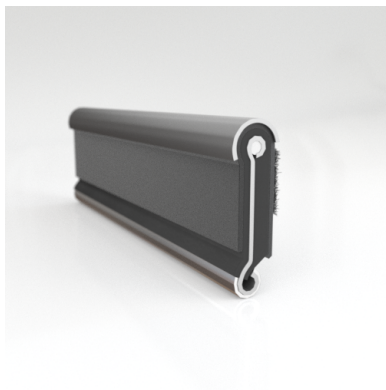

- **Part No. : 75000151**
- **Product Category : Restoration Vehicle Seal**
- **Product Family : Seals**
- Restoration Vehicle Seal: Vehicle Make : Chrysler
- Restoration Vehicle Seal: Vehicle Model : Chrysler
- Restoration Vehicle Seal: Body : All Open Body Styles
- Restoration Vehicle Seal: Platform : 1-L & 2-M
- Restoration Vehicle Seal: Start Year : 1957
- Restoration Vehicle Seal: End Year : 1961
- Restoration Vehicle Seal: Description : Front Door - Belt W/Strip - Inner
- Restoration Vehicle Seal: Section : YM93
- Made to Order/Stock : MADE TO STOCK
- Same Profile As : 75000151