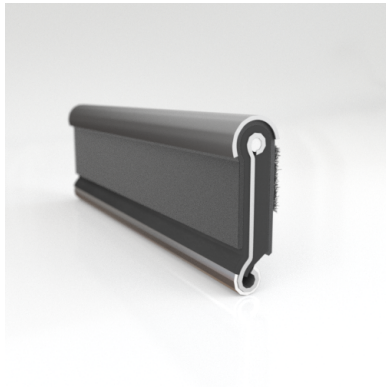

- **Part No. : 75000151**
- **Product Category : Restoration Vehicle Seal**
- **Product Family : Seals**
- Restoration Vehicle Seal: Vehicle Make : Chrysler
- Restoration Vehicle Seal: Vehicle Model : Chrysler
- Restoration Vehicle Seal: Body : 4 Door Station Wagon
- Restoration Vehicle Seal: Platform : 3-H
- Restoration Vehicle Seal: Start Year : 1960
- Restoration Vehicle Seal: End Year : 1963
- Restoration Vehicle Seal: Description : Rear Door - Belt W/Strip - Outer
- Restoration Vehicle Seal: Section : YM93
- Made to Order/Stock : MADE TO STOCK
- Same Profile As : 75000151