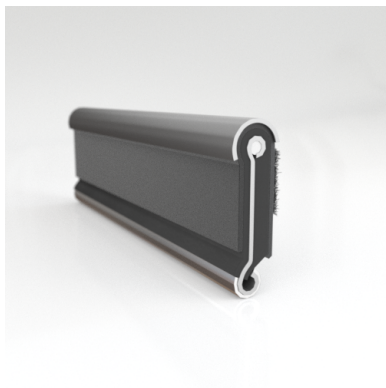

- **Part No. : 75000151**
- **Product Category : Restoration Vehicle Seal**
- **Product Family : Seals**
- Restoration Vehicle Seal: Vehicle Make : Chrysler
- Restoration Vehicle Seal: Vehicle Model : Chrysler
- Restoration Vehicle Seal: Body : 2 Door Hardtop
- Restoration Vehicle Seal: Platform : All
- Restoration Vehicle Seal: Start Year : 1964
- Restoration Vehicle Seal: End Year : 1964
- Restoration Vehicle Seal: Description : Front Door - Belt W/Strip - Outer
- Restoration Vehicle Seal: Section : YM93
- Made to Order/Stock : MADE TO STOCK
- Same Profile As : 75000151