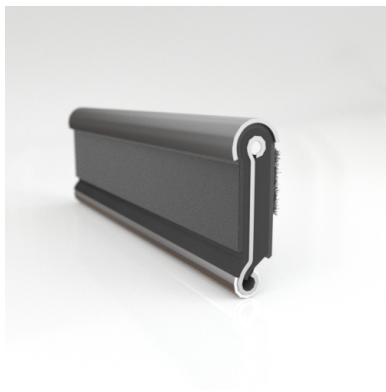

- **Part No. : 75000151**
- **Product Category : Restoration Vehicle Seal**
- **Product Family : Seals**
- Restoration Vehicle Seal: Vehicle Make : Chrysler
- Restoration Vehicle Seal: Vehicle Model : Chrysler
- Restoration Vehicle Seal: Body : 4 Door Hardtop
- Restoration Vehicle Seal: Platform : All
- Restoration Vehicle Seal: Start Year : 1960
- Restoration Vehicle Seal: End Year : 1961
- Restoration Vehicle Seal: Description : Rear Door - Belt W/Strip - Outer
- Restoration Vehicle Seal: Section : YM93
- Made to Order/Stock : MADE TO STOCK
- Same Profile As : 75000151