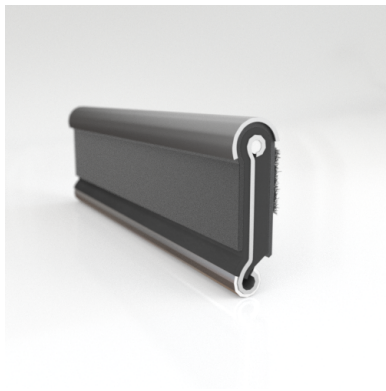

- **Part No. : 75000151**
- **Product Category : Restoration Vehicle Seal**
- **Product Family : Seals**
- Restoration Vehicle Seal: Vehicle Make : Chrysler
- Restoration Vehicle Seal: Vehicle Model : Chrysler
- Restoration Vehicle Seal: Body : All Open Body Styles
- Restoration Vehicle Seal: Platform : N/A
- Restoration Vehicle Seal: Start Year : 1960
- Restoration Vehicle Seal: End Year : 1961
- Restoration Vehicle Seal: Description : Front Door - Belt W/Strip - Outer
- Restoration Vehicle Seal: Section : YM93
- Made to Order/Stock : MADE TO STOCK
- Same Profile As : 75000151