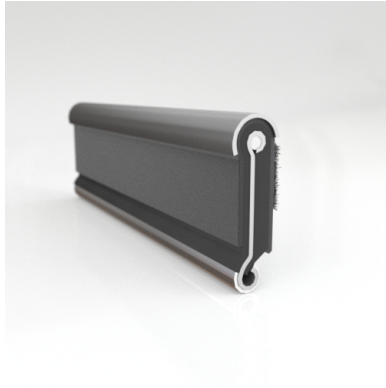

- **Part No. : 75000151**
- **Product Category : Restoration Vehicle Seal**
- **Product Family : Seals**
- Restoration Vehicle Seal: Vehicle Make : Chrysler
- Restoration Vehicle Seal: Vehicle Model : Chrysler
- Restoration Vehicle Seal: Body : 4 Door Hardtop - All Open
- Restoration Vehicle Seal: Platform : 1-L & 2-M
- Restoration Vehicle Seal: Start Year : 1957
- Restoration Vehicle Seal: End Year : 1963
- Restoration Vehicle Seal: Description : QTR WDO - Belt W/Strip - Inner
- Restoration Vehicle Seal: Section : YM93
- Made to Order/Stock : MADE TO STOCK
- Same Profile As : 75000151