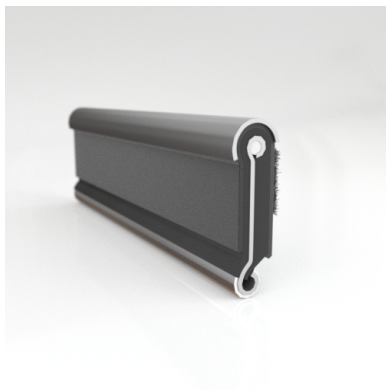

- **Part No. : 75000151**
- **Product Category : Restoration Vehicle Seal**
- **Product Family : Seals**
- Restoration Vehicle Seal: Vehicle Make : Chrysler
- Restoration Vehicle Seal: Vehicle Model : Chrysler
- Restoration Vehicle Seal: Body : 2 Door Conv.
- Restoration Vehicle Seal: Platform : All
- Restoration Vehicle Seal: Start Year : 1953
- Restoration Vehicle Seal: End Year : 1954
- Restoration Vehicle Seal: Description : Front Door - Belt W/Strip - Inner
- Restoration Vehicle Seal: Section : YM93
- Made to Order/Stock : MADE TO STOCK
- Same Profile As : 75000151