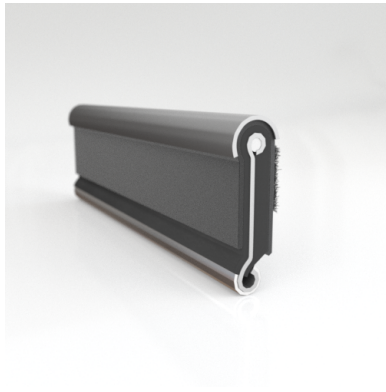

- **Part No. : 75000151**
- **Product Category : Restoration Vehicle Seal**
- **Product Family : Seals**
- Restoration Vehicle Seal: Vehicle Make : Chrysler
- Restoration Vehicle Seal: Vehicle Model : Chrysler
- Restoration Vehicle Seal: Body : 4 Door Hardtop
- Restoration Vehicle Seal: Platform : N/A
- Restoration Vehicle Seal: Start Year : 1957
- Restoration Vehicle Seal: End Year : 1963
- Restoration Vehicle Seal: Description : QTR WDO - Belt W/Strip - Inner
- Restoration Vehicle Seal: Section : YM93
- Made to Order/Stock : MADE TO STOCK
- Same Profile As : 75000151