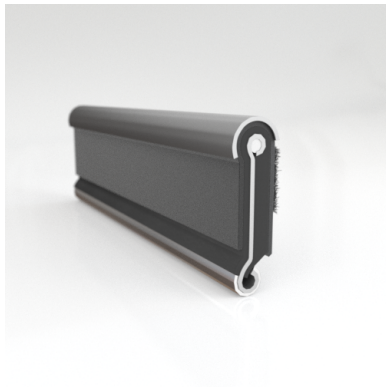

#### ADDITIONAL BENEFITS

- Eliminates Rattles
- Tight, Long-Lasting Fit to Cushion Glass
- Protects Against Corrosion, Moisture, Dust and Drafts
- Resists Fading

Scan the QR Code to Contact Us

- **Part No. : 75000151**
- **Product Category : Window Channel/Weatherstrip**
- **Product Family : Seals**
- Ship from Location : Spring Lake, MI
- Standard Pack Quantity : 50 pcs
- Standard Carton Size : 97.5 x 5.0 x 5.0
- Made to Order/Stock : MADE TO STOCK
- Profile/Section : YM93
- Material Type : Rubber Covered
- Color : Black
- Length : 8'
- Width : 0.266"
- Window Channel/Weatherstrip: Height : 0.563"
- Window Channel/Weatherstrip: Beaded or Unbeaded : Beaded - Stainless
- Window Channel/Weatherstrip: Flexible or Rigid : Flexible
- Window Channel/Weatherstrip: Window Facing Material : Pile
- Same Profile As : 75000151, 75002197

- **Part No. : 75000151**
- **Product Category : Restoration Vehicle Seal**
- **Product Family : Seals**
- Restoration Vehicle Seal: Vehicle Make : Chrysler
- Restoration Vehicle Seal: Vehicle Model : Chrysler
- Restoration Vehicle Seal: Body : All Open Body Styles
- Restoration Vehicle Seal: Platform : 1-L & 2-M
- Restoration Vehicle Seal: Start Year : 1957
- Restoration Vehicle Seal: End Year : 1963
- Restoration Vehicle Seal: Description : Front Door - Belt W/Strip - Inner
- Restoration Vehicle Seal: Section : YM93
- Made to Order/Stock : MADE TO STOCK
- Same Profile As : 75000151