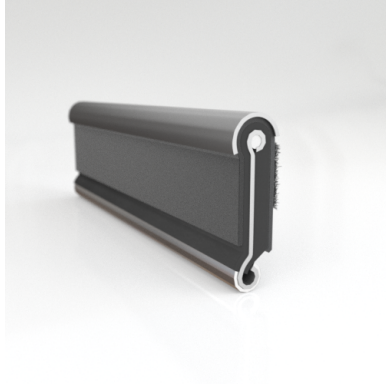

#### MATERIALS & STYLES

- Unbeaded with Steel Core
- Unbeaded All-Rubber Channels with Flocked or Coated Linings
- Beaded Channels
- Weatherstrips with Stainless Steel Beads
- Weatherstrips without Stainless Steel Beads

#### ADDITIONAL BENEFITS

- Eliminates Rattles
- Tight, Long-Lasting Fit to Cushion Glass
- Protects Against Corrosion, Moisture, Dust and Drafts
- Resists Fading

Scan the QR Code to Contact Us

- **Part No. : 75000151**
- **Product Category : Window Channel/Weatherstrip**
- **Product Family : Seals**
- Ship from Location : Spring Lake, MI
- Standard Pack Quantity : 50 pcs
- Standard Carton Size : 97.5 x 5.0 x 5.0
- Made to Order/Stock : MADE TO STOCK
- Profile/Section : YM93
- Material Type : Rubber Covered
- Color : Black
- Length : 8'
- Width : 0.266"
- Window Channel/Weatherstrip: Height : 0.563"
- Window Channel/Weatherstrip: Beaded or Unbeaded : Beaded - Stainless
- Window Channel/Weatherstrip: Flexible or Rigid : Flexible
- Window Channel/Weatherstrip: Window Facing Material : Pile
- Same Profile As : 75000151, 75002197

- **Part No. : 75000151**
- **Product Category : Restoration Vehicle Seal**
- **Product Family : Seals**
- Restoration Vehicle Seal: Vehicle Make : Chrysler
- Restoration Vehicle Seal: Vehicle Model : Chrysler
- Restoration Vehicle Seal: Body : All Open Body Styles
- Restoration Vehicle Seal: Platform : 1-L & 2-M
- Restoration Vehicle Seal: Start Year : 1957
- Restoration Vehicle Seal: End Year : 1963
- Restoration Vehicle Seal: Description : Front Door - Belt W/Strip - Inner
- Restoration Vehicle Seal: Section : YM93
- Made to Order/Stock : MADE TO STOCK
- Same Profile As : 75000151