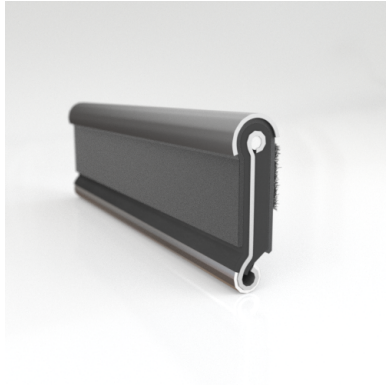

- **Part No. : 75000151**
- **Product Category : Restoration Vehicle Seal**
- **Product Family : Seals**
- Restoration Vehicle Seal: Vehicle Make : Chrysler
- Restoration Vehicle Seal: Vehicle Model : Chrysler
- Restoration Vehicle Seal: Body : 4 Door Hardtop - All Open
- Restoration Vehicle Seal: Platform : All
- Restoration Vehicle Seal: Start Year : 1960
- Restoration Vehicle Seal: End Year : 1964
- Restoration Vehicle Seal: Description : Rear Door - Belt W/Strip - Outer
- Restoration Vehicle Seal: Section : YM93
- Made to Order/Stock : MADE TO STOCK
- Same Profile As : 75000151