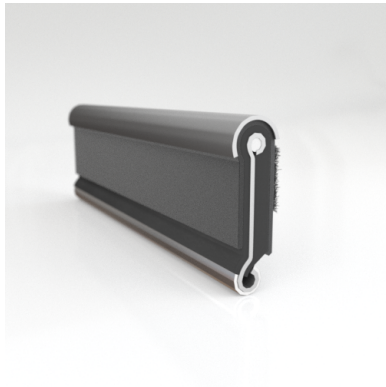

- **Part No. : 75000151**
- **Product Category : Restoration Vehicle Seal**
- **Product Family : Seals**
- Restoration Vehicle Seal: Vehicle Make : Chrysler
- Restoration Vehicle Seal: Vehicle Model : Chrysler
- Restoration Vehicle Seal: Body : 2 Door Conv.
- Restoration Vehicle Seal: Platform : All
- Restoration Vehicle Seal: Start Year : 1964
- Restoration Vehicle Seal: End Year : 1964
- Restoration Vehicle Seal: Description : Front Door - Belt W/Strip - Outer
- Restoration Vehicle Seal: Section : YM93
- Made to Order/Stock : MADE TO STOCK
- Same Profile As : 75000151