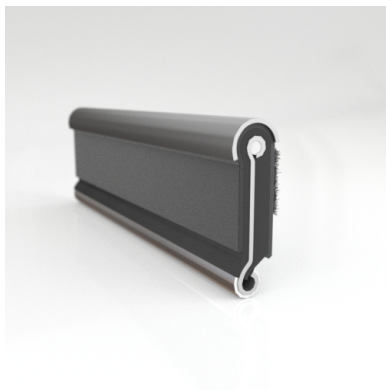

- **Part No. : 75000151**
- **Product Category : Restoration Vehicle Seal**
- **Product Family : Seals**
- Restoration Vehicle Seal: Vehicle Make : Chrysler
- Restoration Vehicle Seal: Vehicle Model : Chrysler
- Restoration Vehicle Seal: Body : All Open Body Styles
- Restoration Vehicle Seal: Platform : All
- Restoration Vehicle Seal: Start Year : 1957
- Restoration Vehicle Seal: End Year : 1963
- Restoration Vehicle Seal: Description : QTR WDO - Belt W/Strip - Inner
- Restoration Vehicle Seal: Section : YM93
- Made to Order/Stock : MADE TO STOCK
- Same Profile As : 75000151