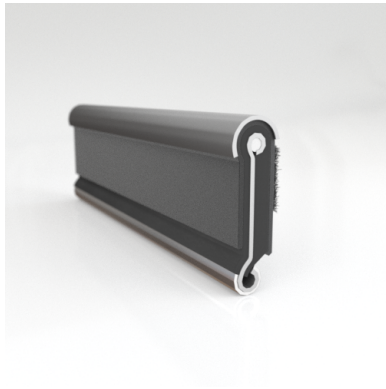

- **Part No. : 75000151**
- **Product Category : Restoration Vehicle Seal**
- **Product Family : Seals**
- Restoration Vehicle Seal: Vehicle Make : Chrysler
- Restoration Vehicle Seal: Vehicle Model : Chrysler
- Restoration Vehicle Seal: Body : All Open Body Styles
- Restoration Vehicle Seal: Platform : All
- Restoration Vehicle Seal: Start Year : 1957
- Restoration Vehicle Seal: End Year : 1963
- Restoration Vehicle Seal: Description : Front Door - Belt W/Strip - Inner
- Restoration Vehicle Seal: Section : YM93
- Made to Order/Stock : MADE TO STOCK
- Same Profile As : 75000151