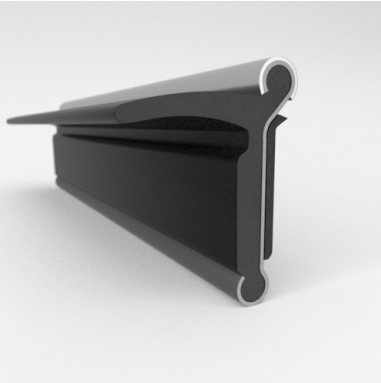

CATALOG PARTS

WINDOW CHANNELS & WEATHERSTRIPS

EASY WAY TO INSTALL SLIDING OR ROLLING WINDOWS

Cooper Standard Industrial and Specialty Group (ISG)'s Channels and Weatherstrips hold and protect glass securely while shielding occupants and contents from dust, moisture and noise. Our Channel and Weatherstrip products are manufactured to fit a variety of OEM and aftermarket applications, including classic auto restoration; sliding glass windows in office foyers; separation windows in taxis and police cars; recreational vehicles; and ticket booths.

- Unbeaded with Steel Core
- Unbeaded All-Rubber Channels with Flocked or Coated Linings
- Beaded Channels
- Weatherstrips with Stainless Steel Beads
- Weatherstrips without Stainless Steel Beads

ADDITIONAL BENEFITS

- Eliminates Rattles
- Tight, Long-Lasting Fit to Cushion Glass
- Protects Against Corrosion, Moisture, Dust and Drafts
- Resists Fading

Scan the QR Code to Contact Us

- **Part No. : 75000197**
- **Product Category : Window Channel/Weatherstrip**
- **Product Family : Seals**
- Ship from Location : Spring Lake, MI
- Standard Pack Quantity : 50 pcs
- Standard Carton Size : 73.5 x 5.0 x 5.0
- Made to Order/Stock : MADE TO STOCK
- Profile/Section : YM108X
- Material Type : Rubber Covered
- Color : Black
- Length : 6'
- Width : 0.453"
- Window Channel/Weatherstrip: Height : 0.688"
- Window Channel/Weatherstrip: Beaded or Unbeaded : Beaded - Stainless
- Window Channel/Weatherstrip: Window Facing Material : Rubber
- Same Profile As : 75000197, 75000198