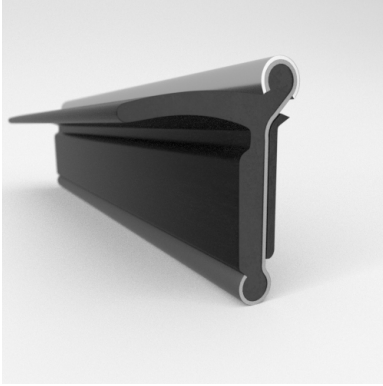

CATALOG PARTS

WINDOW CHANNELS & WEATHERSTRIPS

EASY WAY TO INSTALL SLIDING OR ROLLING WINDOWS

Cooper Standard Industrial and Specialty Group (ISG)'s Channels and Weatherstrips hold and protect glass securely while shielding occupants and contents from dust, moisture and noise. Our Channel and Weatherstrip products are manufactured to fit a variety of OEM and aftermarket applications, including classic auto restoration; sliding glass windows in office foyers; separation windows in taxis and police cars; recreational vehicles; and ticket booths.

APPLICATIONS

- Sliding Windows
- Inner Belts
- Outer Belts
- Glass Runs

MARKETS SERVED

- Automotive
- Heavy Machinery
- Marine
- Construction
- Manufacturing
- Transportation
- Recreational Vehicles

MATERIALS & STYLES

- Unbeaded with Steel Core
- Unbeaded All-Rubber Channels with Flocked or Coated Linings
- Beaded Channels
- Weatherstrips with Stainless Steel Beads
- Weatherstrips without Stainless Steel Beads

ADDITIONAL BENEFITS

- Eliminates Rattles
- Tight, Long-Lasting Fit to Cushion Glass
- Protects Against Corrosion, Moisture, Dust and Drafts
- Resists Fading

Scan the QR Code to Contact Us

- **Part No. : 75000198**
- **Product Category : Window Channel/Weatherstrip**
- **Product Family : Seals**
- Ship from Location : Spring Lake, MI
- Standard Pack Quantity : 25 pcs
- Standard Carton Size : 97.5 x 5.0 x 5.0
- Made to Order/Stock : MADE TO STOCK
- Profile/Section : YM108X
- Material Type : Rubber Covered
- Color : Black
- Length : 8'
- Width : 0.453"
- Window Channel/Weatherstrip: Height : 0.688"
- Window Channel/Weatherstrip: Beaded or Unbeaded : Beaded - Stainless
- Window Channel/Weatherstrip: Window Facing Material : Rubber
- Same Profile As : 75000197, 75000198