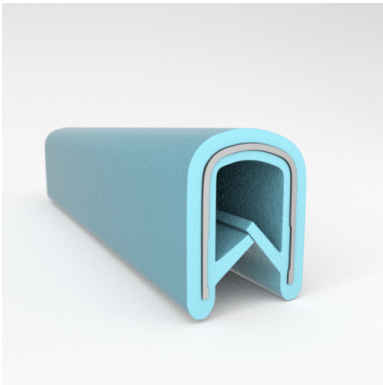

- **Part No. : 75000320**
- **Product Category : QuickEdge® Trim**
- **Product Family : Seals**
- Ship from Location : Spring Lake, MI
- Standard Pack Quantity : 1 x 100' roll
- Standard Carton Size : 11.75 x 4.5 x 11.75
- Made to Order/Stock : Obsolete
- Profile/Section : T5
- Material Type : PVC with steel core
- Edge Trim Material : PVC
- Color : Aqua
- Length : 100'
- Width : 0.390"
- Leg Height : 0.520"
- Flange Grip Range : 0.032" to 0.125"
- QuickEdge® Trim: Core Material : Steel
- QuickEdge® Trim: Texture : Softone
- Same Profile As : 75000315, 75000316, 75000317, 75000319, 75000320, 75000321, 75000322, 75000323, 75000325, 72000326, 75000327, 75001007, 75001584