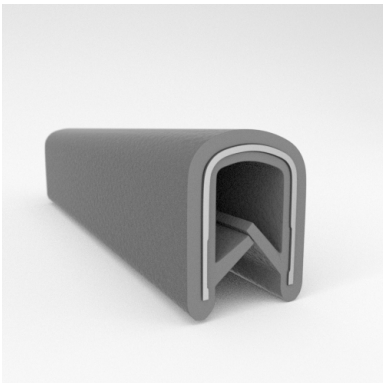

- **Part No. : 75000321**
- **Product Category : QuickEdge® Trim**
- **Product Family : Seals**
- Ship from Location : Spring Lake, MI
- Standard Pack Quantity : 1 x 100' roll
- Standard Carton Size : 11.75 x 4.5 x 11.75
- Made to Order/Stock : MADE TO STOCK
- Profile/Section : T5
- Material Type : PVC with steel core
- Edge Trim Material : PVC
- Color : Gray
- Length : 100'
- Width : 0.390"
- Leg Height : 0.520"
- Flange Grip Range : 0.032" to 0.125"
- QuickEdge® Trim: Core Material : Steel
- QuickEdge® Trim: Texture : Softone
- Same Profile As : 75000315, 75000316, 75000317, 75000319, 75000320, 75000321, 75000322, 75000323, 75000325, 72000326, 75000327, 75001007, 75001584