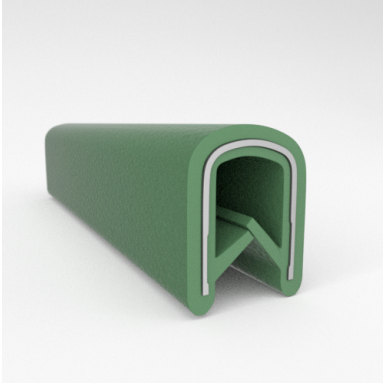

- **Part No. : 75000319**
- **Product Category : QuickEdge® Trim**
- **Product Family : Seals**
- Ship from Location : Spring Lake, MI
- Standard Pack Quantity : 1 x 100' roll
- Standard Carton Size : 11.75 x 4.5 x 11.75
- Made to Order/Stock : Discontinued - Limited Stock Available
- Profile/Section : T5
- Material Type : PVC with steel core
- Edge Trim Material : PVC
- Color : Green
- Length : 100'
- Width : 0.390"
- Leg Height : 0.520"
- Flange Grip Range : 0.032" to 0.125"
- QuickEdge® Trim: Core Material : Steel
- QuickEdge® Trim: Texture : Softone
- Same Profile As : 75000315, 75000316, 75000317, 75000319, 75000320, 75000321, 75000322, 75000323, 75000325, 72000326, 75000327, 75001007, 75001584