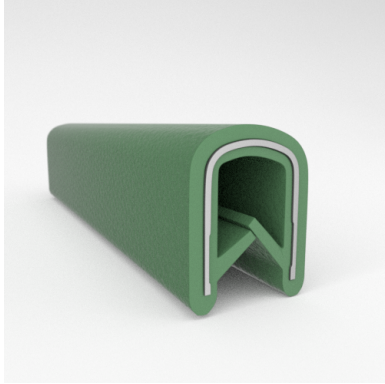

- **Part No. : 75000319**
- **Product Category : QuickEdge® Trim**
- **Product Family : Seals**
- Ship from Location : Spring Lake, MI
- Standard Pack Quantity : 1 x 100' roll
- Standard Carton Size : 11.75 x 4.5 x 11.75
- Made to Order/Stock : Discontinued - Limited Stock Available
- Profile/Section : T5
- Material Type : PVC with steel core
- Edge Trim Material : PVC
- Color : Green
- Length : 100'
- Width : 0.390"
- Leg Height : 0.520"
- Flange Grip Range : 0.032" to 0.125"
- QuickEdge® Trim: Core Material : Steel
- QuickEdge® Trim: Texture : Softone
- Same Profile As : 75000315, 75000316, 75000317, 75000319, 75000320, 75000321, 75000322, 75000323, 75000325, 72000326, 75000327, 75001007, 75001584