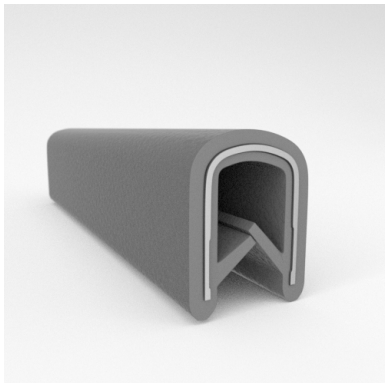

- **Part No. : 75000321**
- **Product Category : QuickEdge® Trim**
- **Product Family : Seals**
- Ship from Location : Spring Lake, MI
- Standard Pack Quantity : 1 x 100' roll
- Standard Carton Size : 11.75 x 4.5 x 11.75
- Made to Order/Stock : MADE TO STOCK
- Profile/Section : T5
- Material Type : PVC with steel core
- Edge Trim Material : PVC
- Color : Gray
- Length : 100'
- Width : 0.390"
- Leg Height : 0.520"
- Flange Grip Range : 0.032" to 0.125"
- QuickEdge® Trim: Core Material : Steel
- QuickEdge® Trim: Texture : Softone
- Same Profile As : 75000315, 75000316, 75000317, 75000319, 75000320, 75000321, 75000322, 75000323, 75000325, 72000326, 75000327, 75001007, 75001584