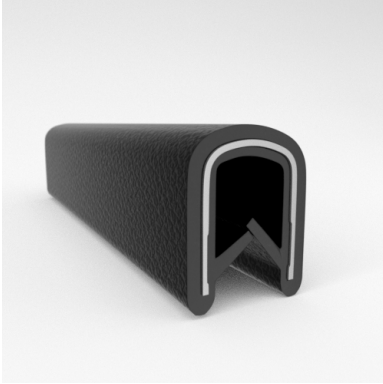

CATALOG PARTS

QUICKEDGE® TRIM

EASY INSTALL, SUPERIOR GRIP STRENGTH DECORATIVE & PROTECTIVE TRIM

Cooper Standard Industrial and Specialty Group (ISG)'s patented QuickEdge® Trims can be used virtually anywhere a quality decorative or protective edge is needed, simply push the trim down on any exposed edge and it snaps into place with the industry's strongest and most resilient gripping power. QuickEdge® Trim is produced using an embossed vinyl and is available in several decorative finishes and textures, as well as a variety of standard and custom colors.

Scan the QR Code to Contact Us

- **Part No. : 75000316**
- **Product Category : QuickEdge® Trim**
- **Product Family : Seals**
- Ship from Location : Spring Lake, MI
- Standard Pack Quantity : 1 x 200' rolls
- Standard Carton Size : 17 x 16 x 9
- Made to Order/Stock : MADE TO STOCK
- Profile/Section : T5
- Material Type : PVC with steel core
- Edge Trim Material : PVC
- Color : Black
- Length : 200'
- Width : 0.390"
- Leg Height : 0.520"
- Flange Grip Range : 0.032" to 0.125"
- QuickEdge® Trim: Core Material : Steel
- QuickEdge® Trim: Texture : Softone
- Same Profile As : 75000315, 75000316, 75000317, 75000319, 75000320, 75000321, 75000322, 75000323, 75000325, 72000326, 75000327, 75001007, 75001584

- **Part No. : 75000315**
- **Product Category : QuickEdge® Trim**
- **Product Family : Seals**
- Ship from Location : Spring Lake, MI
- Standard Pack Quantity : 1 x 200' rolls
- Standard Carton Size : 17 x 16 x 9
- Made to Order/Stock : MADE TO STOCK
- Profile/Section : T5
- Material Type : PVC with steel core
- Edge Trim Material : PVC
- Color : Black
- Length : 200'
- Width : 0.390"
- Leg Height : 0.520"
- Flange Grip Range : 0.032" to 0.125"
- QuickEdge® Trim: Core Material : Steel
- QuickEdge® Trim: Texture : Weave
- Same Profile As : 75000315, 75000316, 75000317, 75000319, 75000320, 75000321, 75000322, 75000323, 75000325, 72000326, 75000327, 75001007, 75001584