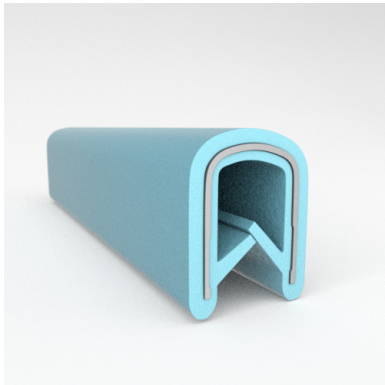

- **Part No. : 75000320**
- **Product Category : QuickEdge® Trim**
- **Product Family : Seals**
- Ship from Location : Spring Lake, MI
- Standard Pack Quantity : 1 x 100' roll
- Standard Carton Size : 11.75 x 4.5 x 11.75
- Made to Order/Stock : Obsolete
- Profile/Section : T5
- Material Type : PVC with steel core
- Edge Trim Material : PVC
- Color : Aqua
- Length : 100'
- Width : 0.390"
- Leg Height : 0.520"
- Flange Grip Range : 0.032" to 0.125"
- QuickEdge® Trim: Core Material : Steel
- QuickEdge® Trim: Texture : Softone
- Same Profile As : 75000315, 75000316, 75000317, 75000319, 75000320, 75000321, 75000322, 75000323, 75000325, 72000326, 75000327, 75001007, 75001584