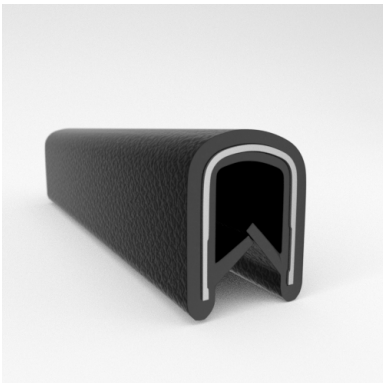

CATALOG PARTS

QUICKEDGE® TRIM

EASY INSTALL, SUPERIOR GRIP STRENGTH DECORATIVE & PROTECTIVE TRIM

Cooper Standard Industrial and Specialty Group (ISG)'s patented QuickEdge® Trims can be used virtually anywhere a quality decorative or protective edge is needed, simply push the trim down on any exposed edge and it snaps into place with the industry's strongest and most resilient gripping power. QuickEdge® Trim is produced using an embossed vinyl and is available in several decorative finishes and textures, as well as a variety of standard and custom colors.

Scan the QR Code to Contact Us

- **Part No. : 75000316**
- **Product Category : QuickEdge® Trim**
- **Product Family : Seals**
- Ship from Location : Spring Lake, MI
- Standard Pack Quantity : 1 x 200' rolls
- Standard Carton Size : 17 x 16 x 9
- Made to Order/Stock : MADE TO STOCK
- Profile/Section : T5
- Material Type : PVC with steel core
- Edge Trim Material : PVC
- Color : Black
- Length : 200'
- Width : 0.390"
- Leg Height : 0.520"
- Flange Grip Range : 0.032" to 0.125"
- QuickEdge® Trim: Core Material : Steel
- QuickEdge® Trim: Texture : Softone
- Same Profile As : 75000315, 75000316, 75000317, 75000319, 75000320, 75000321, 75000322, 75000323, 75000325, 72000326, 75000327, 75001007, 75001584

- **Part No. : 75000315**
- **Product Category : QuickEdge® Trim**
- **Product Family : Seals**
- Ship from Location : Spring Lake, MI
- Standard Pack Quantity : 1 x 200' rolls
- Standard Carton Size : 17 x 16 x 9
- Made to Order/Stock : MADE TO STOCK
- Profile/Section : T5
- Material Type : PVC with steel core
- Edge Trim Material : PVC
- Color : Black
- Length : 200'
- Width : 0.390"
- Leg Height : 0.520"
- Flange Grip Range : 0.032" to 0.125"
- QuickEdge® Trim: Core Material : Steel
- QuickEdge® Trim: Texture : Weave
- Same Profile As : 75000315, 75000316, 75000317, 75000319, 75000320, 75000321, 75000322, 75000323, 75000325, 72000326, 75000327, 75001007, 75001584