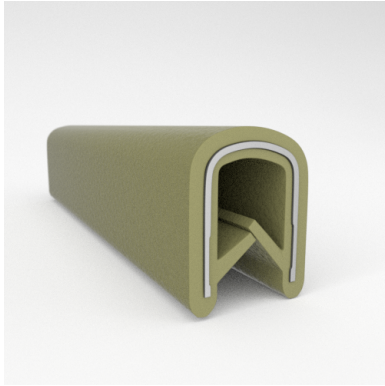

- **Part No. : 75000322**
- **Product Category : QuickEdge@ Trim**
- **Product Family : Seals**
- Ship from Location : Spring Lake, MI
- Standard Pack Quantity : 1 x 100' roll
- Standard Carton Size : 11.75 x 4.5 x 11.75
- Made to Order/Stock : Obsolete
- Profile/Section : T5
- Material Type : PVC with steel core
- Edge Trim Material : PVC
- Color : Fawn
- Length : 100'
- Width : 0.390"
- Leg Height : 0.520"
- Flange Grip Range : 0.032" to 0.125"
- QuickEdge@ Trim: Core Material : Steel
- QuickEdge@ Trim: Texture : Softone
- Same Profile As : 75000315, 75000316, 75000317, 75000319, 75000320, 75000321, 75000322, 75000323, 75000325, 72000326, 75000327, 75001007, 75001584