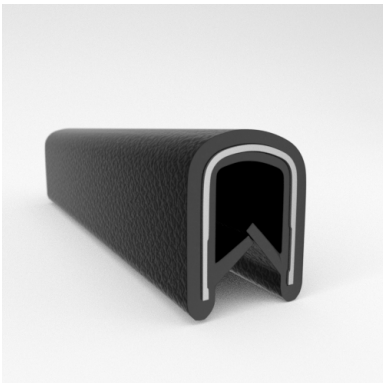

CATALOG PARTS

QUICKEDGE® TRIM

EASY INSTALL, SUPERIOR GRIP STRENGTH DECORATIVE & PROTECTIVE TRIM

Cooper Standard Industrial and Specialty Group (ISG)'s patented QuickEdge® Trims can be used virtually anywhere a quality decorative or protective edge is needed, simply push the trim down on any exposed edge and it snaps into place with the industry's strongest and most resilient gripping power. QuickEdge® Trim is produced using an embossed vinyl and is available in several decorative finishes and textures, as well as a variety of standard and custom colors.

Scan the QR Code to Contact Us

- **Part No. : 75000319**
- **Product Category : QuickEdge® Trim**
- **Product Family : Seals**
- Ship from Location : Spring Lake, MI
- Standard Pack Quantity : 1 x 100' roll
- Standard Carton Size : 11.75 x 4.5 x 11.75
- Made to Order/Stock : Discontinued - Limited Stock Available
- Profile/Section : T5
- Material Type : PVC with steel core
- Edge Trim Material : PVC
- Color : Green
- Length : 100'
- Width : 0.390"
- Leg Height : 0.520"
- Flange Grip Range : 0.032" to 0.125"
- QuickEdge® Trim: Core Material : Steel
- QuickEdge® Trim: Texture : Softone
- Same Profile As : 75000315, 75000316, 75000317, 75000319, 75000320, 75000321, 75000322, 75000323, 75000325, 72000326, 75000327, 75001007, 75001584

- **Part No. : 75000315**
- **Product Category : QuickEdge® Trim**
- **Product Family : Seals**
- Ship from Location : Spring Lake, MI
- Standard Pack Quantity : 1 x 200' rolls
- Standard Carton Size : 17 x 16 x 9
- Made to Order/Stock : MADE TO STOCK
- Profile/Section : T5
- Material Type : PVC with steel core
- Edge Trim Material : PVC
- Color : Black
- Length : 200'
- Width : 0.390"
- Leg Height : 0.520"
- Flange Grip Range : 0.032" to 0.125"
- QuickEdge® Trim: Core Material : Steel
- QuickEdge® Trim: Texture : Weave
- Same Profile As : 75000315, 75000316, 75000317, 75000319, 75000320, 75000321, 75000322, 75000323, 75000325, 72000326, 75000327, 75001007, 75001584