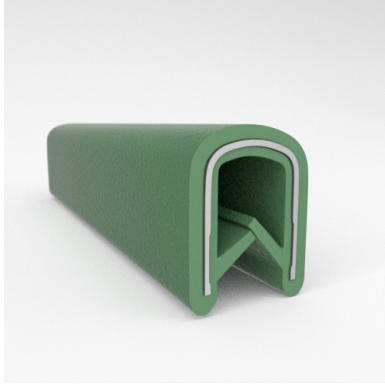

Scan the QR Code to Contact Us

- **Part No. : 75000319**
- **Product Category : QuickEdge® Trim**
- **Product Family : Seals**
- Ship from Location : Spring Lake, MI
- Standard Pack Quantity : 1 x 100' roll
- Standard Carton Size : 11.75 x 4.5 x 11.75
- Made to Order/Stock : Discontinued - Limited Stock Available
- Profile/Section : T5
- Material Type : PVC with steel core
- Edge Trim Material : PVC
- Color : Green
- Length : 100'
- Width : 0.390"
- Leg Height : 0.520"
- Flange Grip Range : 0.032" to 0.125"
- QuickEdge® Trim: Core Material : Steel
- QuickEdge® Trim: Texture : Softone
- Same Profile As : 75000315, 75000316, 75000317, 75000319, 75000320, 75000321, 75000322, 75000323, 75000325, 72000326, 75000327, 75001007, 75001584

- **Part No. : 75000315**
- **Product Category : QuickEdge® Trim**
- **Product Family : Seals**
- Ship from Location : Spring Lake, MI
- Standard Pack Quantity : 1 x 200' rolls
- Standard Carton Size : 17 x 16 x 9
- Made to Order/Stock : MADE TO STOCK
- Profile/Section : T5
- Material Type : PVC with steel core
- Edge Trim Material : PVC
- Color : Black
- Length : 200'
- Width : 0.390"
- Leg Height : 0.520"
- Flange Grip Range : 0.032" to 0.125"
- QuickEdge® Trim: Core Material : Steel
- QuickEdge® Trim: Texture : Weave
- Same Profile As : 75000315, 75000316, 75000317, 75000319, 75000320, 75000321, 75000322, 75000323, 75000325, 72000326, 75000327, 75001007, 75001584