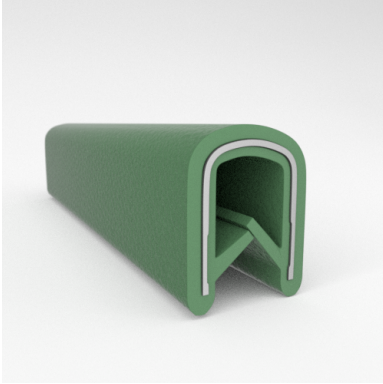

Scan the QR Code to Contact Us

- **Part No. : 75000319**
- **Product Category : QuickEdge® Trim**
- **Product Family : Seals**
- Ship from Location : Spring Lake, MI
- Standard Pack Quantity : 1 x 100' roll
- Standard Carton Size : 11.75 x 4.5 x 11.75
- Made to Order/Stock : Discontinued - Limited Stock Available
- Profile/Section : T5
- Material Type : PVC with steel core
- Edge Trim Material : PVC
- Color : Green
- Length : 100'
- Width : 0.390"
- Leg Height : 0.520"
- Flange Grip Range : 0.032" to 0.125"
- QuickEdge® Trim: Core Material : Steel
- QuickEdge® Trim: Texture : Softone
- Same Profile As : 75000315, 75000316, 75000317, 75000319, 75000320, 75000321, 75000322, 75000323, 75000325, 72000326, 75000327, 75001007, 75001584

- **Part No. : 75000315**
- **Product Category : QuickEdge® Trim**
- **Product Family : Seals**
- Ship from Location : Spring Lake, MI
- Standard Pack Quantity : 1 x 200' rolls
- Standard Carton Size : 17 x 16 x 9
- Made to Order/Stock : MADE TO STOCK
- Profile/Section : T5
- Material Type : PVC with steel core
- Edge Trim Material : PVC
- Color : Black
- Length : 200'
- Width : 0.390"
- Leg Height : 0.520"
- Flange Grip Range : 0.032" to 0.125"
- QuickEdge® Trim: Core Material : Steel
- QuickEdge® Trim: Texture : Weave
- Same Profile As : 75000315, 75000316, 75000317, 75000319, 75000320, 75000321, 75000322, 75000323, 75000325, 72000326, 75000327, 75001007, 75001584