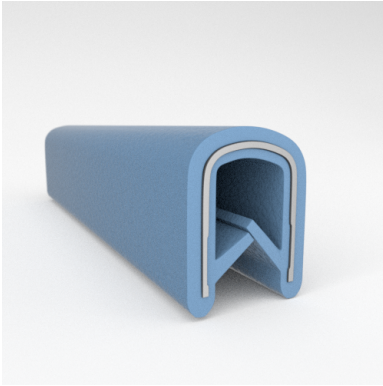

- **Part No. : 75000326**
- **Product Category : QuickEdge@ Trim**
- **Product Family : Seals**
- Ship from Location : Spring Lake, MI
- Standard Pack Quantity : 1 x 100' roll
- Standard Carton Size : 11.75 x 4.5 x 11.75
- Made to Order/Stock : Obsolete
- Profile/Section : T5
- Material Type : PVC with steel core
- Edge Trim Material : PVC
- Color : Blue
- Length : 100'
- Width : 0.390"
- Leg Height : 0.520"
- Flange Grip Range : 0.032" to 0.125"
- QuickEdge@ Trim: Core Material : Steel
- QuickEdge@ Trim: Texture : Softone
- Same Profile As : 75000315, 75000316, 75000317, 75000319, 75000320, 75000321, 75000322, 75000323, 75000325, 72000326, 75000327, 75001007, 75001584