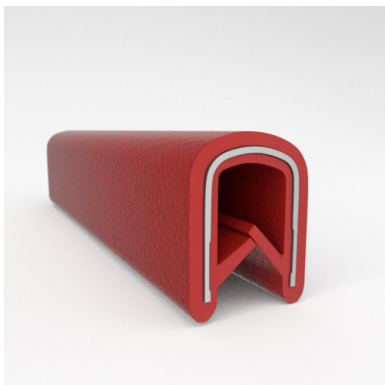

- **Part No. : 75000325**
- **Product Category : QuickEdge@ Trim**
- **Product Family : Seals**
- Ship from Location : Spring Lake, MI
- Standard Pack Quantity : 1 x 100' roll
- Standard Carton Size : 11.75 x 4.5 x 11.75
- Made to Order/Stock : Obsolete
- Profile/Section : T5
- Material Type : PVC with steel core
- Edge Trim Material : PVC
- Color : Red
- Length : 100'
- Width : 0.390"
- Leg Height : 0.520"
- Flange Grip Range : 0.032" to 0.125"
- QuickEdge@ Trim: Core Material : Steel
- QuickEdge@ Trim: Texture : Softone
- Same Profile As : 75000315, 75000316, 75000317, 75000319, 75000320, 75000321, 75000322, 75000323, 75000325, 72000326, 75000327, 75001007, 75001584