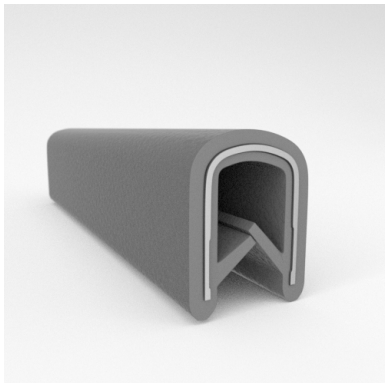

- **Part No. : 75000321**
- **Product Category : QuickEdge@ Trim**
- **Product Family : Seals**
- Ship from Location : Spring Lake, MI
- Standard Pack Quantity : 1 x 100' roll
- Standard Carton Size : 11.75 x 4.5 x 11.75
- Made to Order/Stock : MADE TO STOCK
- Profile/Section : T5
- Material Type : PVC with steel core
- Edge Trim Material : PVC
- Color : Gray
- Length : 100'
- Width : 0.390"
- Leg Height : 0.520"
- Flange Grip Range : 0.032" to 0.125"
- QuickEdge@ Trim: Core Material : Steel
- QuickEdge@ Trim: Texture : Softone
- Same Profile As : 75000315, 75000316, 75000317, 75000319, 75000320, 75000321, 75000322, 75000323, 75000325, 72000326, 75000327, 75001007, 75001584