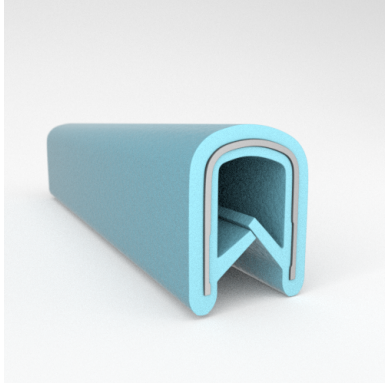

#### MATERIALS & STYLES

- Metal Core
- Aluminum Core
- Safety Trim (Orange and Yellow Safety Colors)

Scan the QR Code to Contact Us

- **Part No. : 75000320**
- **Product Category : QuickEdge® Trim**
- **Product Family : Seals**
- Ship from Location : Spring Lake, MI
- Standard Pack Quantity : 1 x 100' roll
- Standard Carton Size : 11.75 x 4.5 x 11.75
- Made to Order/Stock : Obsolete
- Profile/Section : T5
- Material Type : PVC with steel core
- Edge Trim Material : PVC
- Color : Aqua
- Length : 100'
- Width : 0.390"
- Leg Height : 0.520"
- Flange Grip Range : 0.032" to 0.125"
- QuickEdge® Trim: Core Material : Steel
- QuickEdge® Trim: Texture : Softone
- Same Profile As : 75000315, 75000316, 75000317, 75000319, 75000320, 75000321, 75000322, 75000323, 75000325, 72000326, 75000327, 75001007, 75001584

- **Part No. : 75000315**
- **Product Category : QuickEdge® Trim**
- **Product Family : Seals**
- Ship from Location : Spring Lake, MI
- Standard Pack Quantity : 1 x 200' rolls
- Standard Carton Size : 17 x 16 x 9
- Made to Order/Stock : MADE TO STOCK
- Profile/Section : T5
- Material Type : PVC with steel core
- Edge Trim Material : PVC
- Color : Black
- Length : 200'
- Width : 0.390"
- Leg Height : 0.520"
- Flange Grip Range : 0.032" to 0.125"
- QuickEdge® Trim: Core Material : Steel
- QuickEdge® Trim: Texture : Weave
- Same Profile As : 75000315, 75000316, 75000317, 75000319, 75000320, 75000321, 75000322, 75000323, 75000325, 72000326, 75000327, 75001007, 75001584