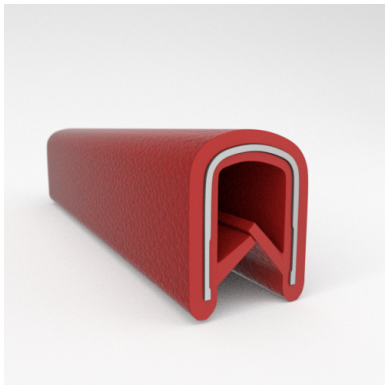

- **Part No. : 75000325**
- **Product Category : QuickEdge@ Trim**
- **Product Family : Seals**
- Ship from Location : Spring Lake, MI
- Standard Pack Quantity : 1 x 100' roll
- Standard Carton Size : 11.75 x 4.5 x 11.75
- Made to Order/Stock : Obsolete
- Profile/Section : T5
- Material Type : PVC with steel core
- Edge Trim Material : PVC
- Color : Red
- Length : 100'
- Width : 0.390"
- Leg Height : 0.520"
- Flange Grip Range : 0.032" to 0.125"
- QuickEdge@ Trim: Core Material : Steel
- QuickEdge@ Trim: Texture : Softone
- Same Profile As : 75000315, 75000316, 75000317, 75000319, 75000320, 75000321, 75000322, 75000323, 75000325, 72000326, 75000327, 75001007, 75001584