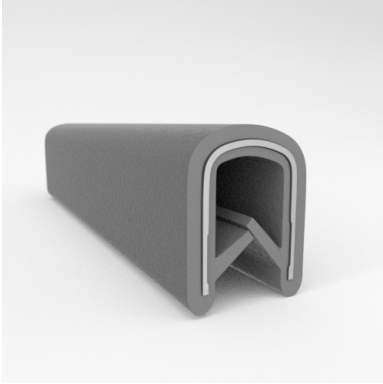

CATALOG PARTS

QUICKEDGE® TRIM

EASY INSTALL, SUPERIOR GRIP STRENGTH DECORATIVE & PROTECTIVE TRIM

Cooper Standard Industrial and Specialty Group (ISG)'s patented QuickEdge® Trims can be used virtually anywhere a quality decorative or protective edge is needed, simply push the trim down on any exposed edge and it snaps into place with the industry's strongest and most resilient gripping power. QuickEdge® Trim is produced using an embossed vinyl and is available in several decorative finishes and textures, as well as a variety of standard and custom colors.

Scan the QR Code to Contact Us

- **Part No. : 75000321**
- **Product Category : QuickEdge® Trim**
- **Product Family : Seals**
- Ship from Location : Spring Lake, MI
- Standard Pack Quantity : 1 x 100' roll
- Standard Carton Size : 11.75 x 4.5 x 11.75
- Made to Order/Stock : MADE TO STOCK
- Profile/Section : T5
- Material Type : PVC with steel core
- Edge Trim Material : PVC
- Color : Gray
- Length : 100'
- Width : 0.390"
- Leg Height : 0.520"
- Flange Grip Range : 0.032" to 0.125"
- QuickEdge® Trim: Core Material : Steel
- QuickEdge® Trim: Texture : Softone
- Same Profile As : 75000315, 75000316, 75000317, 75000319, 75000320, 75000321, 75000322, 75000323, 75000325, 72000326, 75000327, 75001007, 75001584

- **Part No. : 75000315**
- **Product Category : QuickEdge® Trim**
- **Product Family : Seals**
- Ship from Location : Spring Lake, MI
- Standard Pack Quantity : 1 x 200' rolls
- Standard Carton Size : 17 x 16 x 9
- Made to Order/Stock : MADE TO STOCK
- Profile/Section : T5
- Material Type : PVC with steel core
- Edge Trim Material : PVC
- Color : Black
- Length : 200'
- Width : 0.390"
- Leg Height : 0.520"
- Flange Grip Range : 0.032" to 0.125"
- QuickEdge® Trim: Core Material : Steel
- QuickEdge® Trim: Texture : Weave
- Same Profile As : 75000315, 75000316, 75000317, 75000319, 75000320, 75000321, 75000322, 75000323, 75000325, 72000326, 75000327, 75001007, 75001584