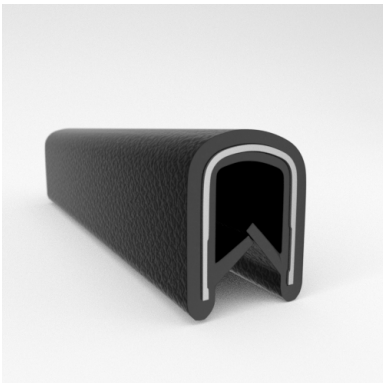

CATALOG PARTS

QUICKEDGE® TRIM

EASY INSTALL, SUPERIOR GRIP STRENGTH DECORATIVE & PROTECTIVE TRIM

Cooper Standard Industrial and Specialty Group (ISG)'s patented QuickEdge® Trims can be used virtually anywhere a quality decorative or protective edge is needed, simply push the trim down on any exposed edge and it snaps into place with the industry's strongest and most resilient gripping power. QuickEdge® Trim is produced using an embossed vinyl and is available in several decorative finishes and textures, as well as a variety of standard and custom colors.

Scan the QR Code to Contact Us

- **Part No. : 75000321**
- **Product Category : QuickEdge® Trim**
- **Product Family : Seals**
- Ship from Location : Spring Lake, MI
- Standard Pack Quantity : 1 x 100' roll
- Standard Carton Size : 11.75 x 4.5 x 11.75
- Made to Order/Stock : MADE TO STOCK
- Profile/Section : T5
- Material Type : PVC with steel core
- Edge Trim Material : PVC
- Color : Gray
- Length : 100'
- Width : 0.390"
- Leg Height : 0.520"
- Flange Grip Range : 0.032" to 0.125"
- QuickEdge® Trim: Core Material : Steel
- QuickEdge® Trim: Texture : Softone
- Same Profile As : 75000315, 75000316, 75000317, 75000319, 75000320, 75000321, 75000322, 75000323, 75000325, 72000326, 75000327, 75001007, 75001584

- **Part No. : 75000315**
- **Product Category : QuickEdge® Trim**
- **Product Family : Seals**
- Ship from Location : Spring Lake, MI
- Standard Pack Quantity : 1 x 200' rolls
- Standard Carton Size : 17 x 16 x 9
- Made to Order/Stock : MADE TO STOCK
- Profile/Section : T5
- Material Type : PVC with steel core
- Edge Trim Material : PVC
- Color : Black
- Length : 200'
- Width : 0.390"
- Leg Height : 0.520"
- Flange Grip Range : 0.032" to 0.125"
- QuickEdge® Trim: Core Material : Steel
- QuickEdge® Trim: Texture : Weave
- Same Profile As : 75000315, 75000316, 75000317, 75000319, 75000320, 75000321, 75000322, 75000323, 75000325, 72000326, 75000327, 75001007, 75001584