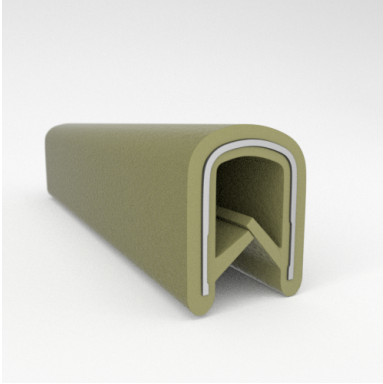

Scan the QR Code to Contact Us

- **Part No. : 75000322**
- **Product Category : QuickEdge® Trim**
- **Product Family : Seals**
- Ship from Location : Spring Lake, MI
- Standard Pack Quantity : 1 x 100' roll
- Standard Carton Size : 11.75 x 4.5 x 11.75
- Made to Order/Stock : Obsolete
- Profile/Section : T5
- Material Type : PVC with steel core
- Edge Trim Material : PVC
- Color : Fawn
- Length : 100'
- Width : 0.390"
- Leg Height : 0.520"
- Flange Grip Range : 0.032" to 0.125"
- QuickEdge® Trim: Core Material : Steel
- QuickEdge® Trim: Texture : Softone
- Same Profile As : 75000315, 75000316, 75000317, 75000319, 75000320, 75000321, 75000322, 75000323, 75000325, 72000326, 75000327, 75001007, 75001584

- **Part No. : 75000315**
- **Product Category : QuickEdge® Trim**
- **Product Family : Seals**
- Ship from Location : Spring Lake, MI
- Standard Pack Quantity : 2 x 200' rolls
- Standard Carton Size : 17 x 16 x 9
- Made to Order/Stock : MADE TO STOCK
- Profile/Section : T5
- Material Type : PVC with steel core
- Edge Trim Material : PVC
- Color : Black
- Length : 200'
- Width : 0.390"
- Leg Height : 0.520"
- Flange Grip Range : 0.032" to 0.125"
- QuickEdge® Trim: Core Material : Steel
- QuickEdge® Trim: Texture : Weave
- Same Profile As : 75000315, 75000316, 75000317, 75000319, 75000320, 75000321, 75000322, 75000323, 75000325, 72000326, 75000327, 75001007, 75001584