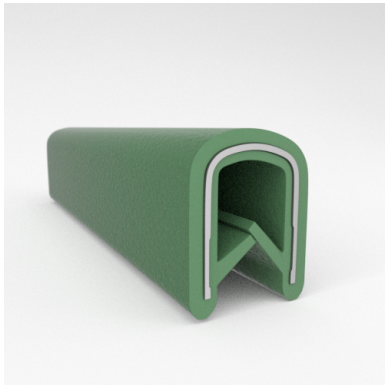

- **Part No. : 75000319**
- **Product Category : QuickEdge@ Trim**
- **Product Family : Seals**
- Ship from Location : Spring Lake, MI
- Standard Pack Quantity : 1 x 100' roll
- Standard Carton Size : 11.75 x 4.5 x 11.75
- Made to Order/Stock : Discontinued - Limited Stock Available
- Profile/Section : T5
- Material Type : PVC with steel core
- Edge Trim Material : PVC
- Color : Green
- Length : 100'
- Width : 0.390"
- Leg Height : 0.520"
- Flange Grip Range : 0.032" to 0.125"
- QuickEdge@ Trim: Core Material : Steel
- QuickEdge@ Trim: Texture : Softone
- Same Profile As : 75000315, 75000316, 75000317, 75000319, 75000320, 75000321, 75000322, 75000323, 75000325, 72000326, 75000327, 75001007, 75001584