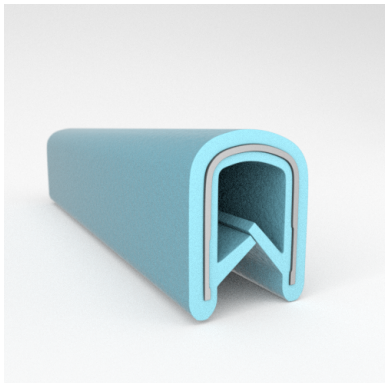

- **Part No. : 75000320**
- **Product Category : QuickEdge@ Trim**
- **Product Family : Seals**
- Ship from Location : Spring Lake, MI
- Standard Pack Quantity : 1 x 100' roll
- Standard Carton Size : 11.75 x 4.5 x 11.75
- Made to Order/Stock : Obsolete
- Profile/Section : T5
- Material Type : PVC with steel core
- Edge Trim Material : PVC
- Color : Aqua
- Length : 100'
- Width : 0.390"
- Leg Height : 0.520"
- Flange Grip Range : 0.032" to 0.125"
- QuickEdge@ Trim: Core Material : Steel
- QuickEdge@ Trim: Texture : Softone
- Same Profile As : 75000315, 75000316, 75000317, 75000319, 75000320, 75000321, 75000322, 75000323, 75000325, 72000326, 75000327, 75001007, 75001584