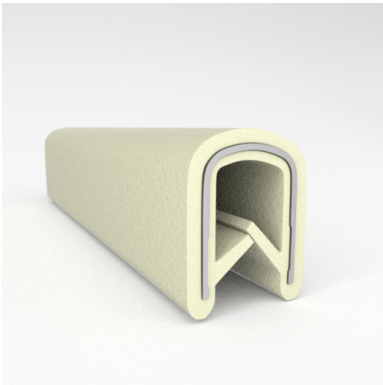

- **Part No. : 75000323**
- **Product Category : QuickEdge@ Trim**
- **Product Family : Seals**
- Ship from Location : Spring Lake, MI
- Standard Pack Quantity : 1 x 100' roll
- Standard Carton Size : 11.75 x 4.5 x 11.75
- Made to Order/Stock : Obsolete
- Profile/Section : T5
- Material Type : PVC with steel core
- Edge Trim Material : PVC
- Color : Off-White
- Length : 100'
- Width : 0.390"
- Leg Height : 0.520"
- Flange Grip Range : 0.032" to 0.125"
- QuickEdge@ Trim: Core Material : Steel
- QuickEdge@ Trim: Texture : Softone
- Same Profile As : 75000315, 75000316, 75000317, 75000319, 75000320, 75000321, 75000322, 75000323, 75000325, 72000326, 75000327, 75001007, 75001584