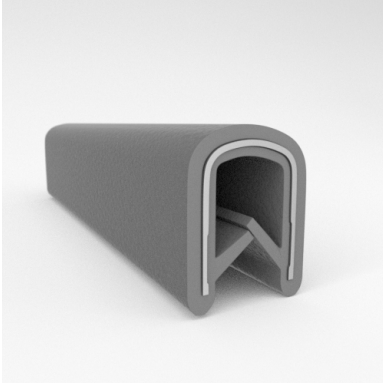

- **Part No. : 75000321**
- **Product Category : QuickEdge@ Trim**
- **Product Family : Seals**
- Ship from Location : Spring Lake, MI
- Standard Pack Quantity : 1 x 100' roll
- Standard Carton Size : 11.75 x 4.5 x 11.75
- Made to Order/Stock : MADE TO STOCK
- Profile/Section : T5
- Material Type : PVC with steel core
- Edge Trim Material : PVC
- Color : Gray
- Length : 100'
- Width : 0.390"
- Leg Height : 0.520"
- Flange Grip Range : 0.032" to 0.125"
- QuickEdge@ Trim: Core Material : Steel
- QuickEdge@ Trim: Texture : Softone
- Same Profile As : 75000315, 75000316, 75000317, 75000319, 75000320, 75000321, 75000322, 75000323, 75000325, 72000326, 75000327, 75001007, 75001584