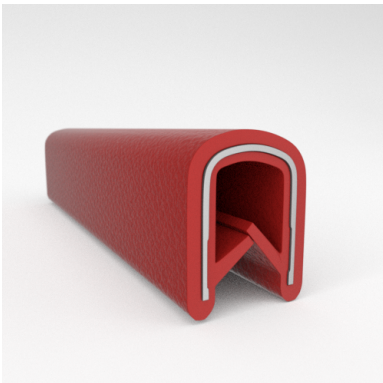

- **Part No. : 75000325**
- **Product Category : QuickEdge@ Trim**
- **Product Family : Seals**
- Ship from Location : Spring Lake, MI
- Standard Pack Quantity : 1 x 100' roll
- Standard Carton Size : 11.75 x 4.5 x 11.75
- Made to Order/Stock : Obsolete
- Profile/Section : T5
- Material Type : PVC with steel core
- Edge Trim Material : PVC
- Color : Red
- Length : 100'
- Width : 0.390"
- Leg Height : 0.520"
- Flange Grip Range : 0.032" to 0.125"
- QuickEdge@ Trim: Core Material : Steel
- QuickEdge@ Trim: Texture : Softone
- Same Profile As : 75000315, 75000316, 75000317, 75000319, 75000320, 75000321, 75000322, 75000323, 75000325, 72000326, 75000327, 75001007, 75001584