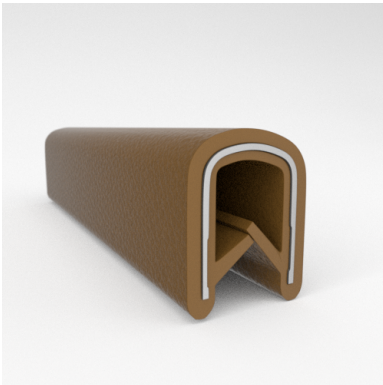

- **Part No. : 75000327**
- **Product Category : QuickEdge® Trim**
- **Product Family : Seals**
- Ship from Location : Spring Lake, MI
- Standard Pack Quantity : 1 x 100' roll
- Standard Carton Size : 11.75 x 4.5 x 11.75
- Made to Order/Stock : Obsolete
- Profile/Section : T5
- Material Type : PVC with steel core
- Edge Trim Material : PVC
- Color : Brown
- Length : 100'
- Width : 0.390"
- Leg Height : 0.520"
- Flange Grip Range : 0.032" to 0.125"
- QuickEdge® Trim: Core Material : Steel
- QuickEdge® Trim: Texture : Softone
- Same Profile As : 75000315, 75000316, 75000317, 75000319, 75000320, 75000321, 75000322, 75000323, 75000325, 72000326, 75000327, 75001007, 75001584