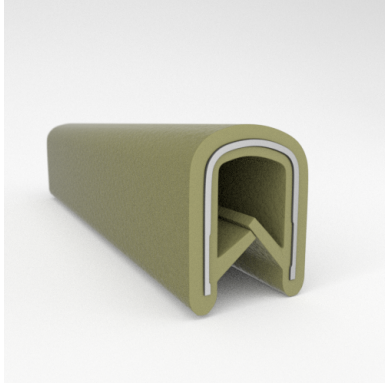

CATALOG PARTS

QUICKEDGE® TRIM

EASY INSTALL, SUPERIOR GRIP STRENGTH DECORATIVE & PROTECTIVE TRIM

Cooper Standard Industrial and Specialty Group (ISG)'s patented QuickEdge® Trims can be used virtually anywhere a quality decorative or protective edge is needed, simply push the trim down on any exposed edge and it snaps into place with the industry's strongest and most resilient gripping power. QuickEdge® Trim is produced using an embossed vinyl and is available in several decorative finishes and textures, as well as a variety of standard and custom colors.

Scan the QR Code to Contact Us

- **Part No. : 75000322**
- **Product Category : QuickEdge@ Trim**
- **Product Family : Seals**
- Ship from Location : Spring Lake, MI
- Standard Pack Quantity : 1 x 100' roll
- Standard Carton Size : 11.75 x 4.5 x 11.75
- Made to Order/Stock : Obsolete
- Profile/Section : T5
- Material Type : PVC with steel core
- Edge Trim Material : PVC
- Color : Fawn
- Length : 100'
- Width : 0.390"
- Leg Height : 0.520"
- Flange Grip Range : 0.032" to 0.125"
- QuickEdge@ Trim: Core Material : Steel
- QuickEdge@ Trim: Texture : Softone
- Same Profile As : 75000315, 75000316, 75000317, 75000319, 75000320, 75000321, 75000322, 75000323, 75000325, 72000326, 75000327, 75001007, 75001584

- **Part No. : 75000315**
- **Product Category : QuickEdge@ Trim**
- **Product Family : Seals**
- Ship from Location : Spring Lake, MI
- Standard Pack Quantity : 1 x 200' rolls
- Standard Carton Size : 17 x 16 x 9
- Made to Order/Stock : MADE TO STOCK
- Profile/Section : T5
- Material Type : PVC with steel core
- Edge Trim Material : PVC
- Color : Black
- Length : 200'
- Width : 0.390"
- Leg Height : 0.520"
- Flange Grip Range : 0.032" to 0.125"
- QuickEdge@ Trim: Core Material : Steel
- QuickEdge@ Trim: Texture : Weave
- Same Profile As : 75000315, 75000316, 75000317, 75000319, 75000320, 75000321, 75000322, 75000323, 75000325, 72000326, 75000327, 75001007, 75001584