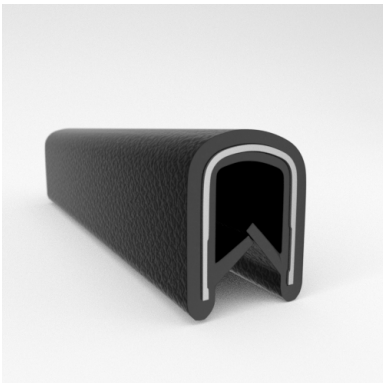

CATALOG PARTS

QUICKEDGE® TRIM

EASY INSTALL, SUPERIOR GRIP STRENGTH DECORATIVE & PROTECTIVE TRIM

Cooper Standard Industrial and Specialty Group (ISG)'s patented QuickEdge® Trims can be used virtually anywhere a quality decorative or protective edge is needed, simply push the trim down on any exposed edge and it snaps into place with the industry's strongest and most resilient gripping power. QuickEdge® Trim is produced using an embossed vinyl and is available in several decorative finishes and textures, as well as a variety of standard and custom colors.

Scan the QR Code to Contact Us

- **Part No. : 75000323**
- **Product Category : QuickEdge@ Trim**
- **Product Family : Seals**
- Ship from Location : Spring Lake, MI
- Standard Pack Quantity : 1 x 100' roll
- Standard Carton Size : 11.75 x 4.5 x 11.75
- Made to Order/Stock : Obsolete
- Profile/Section : T5
- Material Type : PVC with steel core
- Edge Trim Material : PVC
- Color : Off-White
- Length : 100'
- Width : 0.390"
- Leg Height : 0.520"
- Flange Grip Range : 0.032" to 0.125"
- QuickEdge@ Trim: Core Material : Steel
- QuickEdge@ Trim: Texture : Softone
- Same Profile As : 75000315, 75000316, 75000317, 75000319, 75000320, 75000321, 75000322, 75000323, 75000325, 72000326, 75000327, 75001007, 75001584

- **Part No. : 75000315**
- **Product Category : QuickEdge@ Trim**
- **Product Family : Seals**
- Ship from Location : Spring Lake, MI
- Standard Pack Quantity : 1 x 200' rolls
- Standard Carton Size : 17 x 16 x 9
- Made to Order/Stock : MADE TO STOCK
- Profile/Section : T5
- Material Type : PVC with steel core
- Edge Trim Material : PVC
- Color : Black
- Length : 200'
- Width : 0.390"
- Leg Height : 0.520"
- Flange Grip Range : 0.032" to 0.125"
- QuickEdge@ Trim: Core Material : Steel
- QuickEdge@ Trim: Texture : Weave
- Same Profile As : 75000315, 75000316, 75000317, 75000319, 75000320, 75000321, 75000322, 75000323, 75000325, 72000326, 75000327, 75001007, 75001584