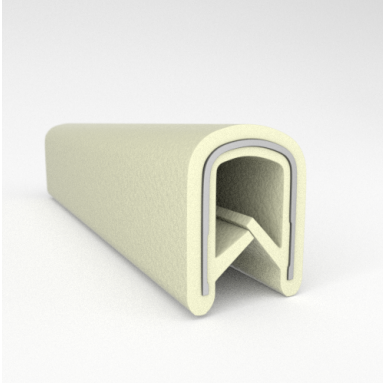

CATALOG PARTS

QUICKEDGE® TRIM

EASY INSTALL, SUPERIOR GRIP STRENGTH DECORATIVE & PROTECTIVE TRIM

Cooper Standard Industrial and Specialty Group (ISG)'s patented QuickEdge® Trims can be used virtually anywhere a quality decorative or protective edge is needed, simply push the trim down on any exposed edge and it snaps into place with the industry's strongest and most resilient gripping power. QuickEdge® Trim is produced using an embossed vinyl and is available in several decorative finishes and textures, as well as a variety of standard and custom colors.

Scan the QR Code to Contact Us

- **Part No. : 75000323**
- **Product Category : QuickEdge@ Trim**
- **Product Family : Seals**
- Ship from Location : Spring Lake, MI
- Standard Pack Quantity : 1 x 100' roll
- Standard Carton Size : 11.75 x 4.5 x 11.75
- Made to Order/Stock : Obsolete
- Profile/Section : T5
- Material Type : PVC with steel core
- Edge Trim Material : PVC
- Color : Off-White
- Length : 100'
- Width : 0.390"
- Leg Height : 0.520"
- Flange Grip Range : 0.032" to 0.125"
- QuickEdge@ Trim: Core Material : Steel
- QuickEdge@ Trim: Texture : Softone
- Same Profile As : 75000315, 75000316, 75000317, 75000319, 75000320, 75000321, 75000322, 75000323, 75000325, 72000326, 75000327, 75001007, 75001584

- **Part No. : 75000315**
- **Product Category : QuickEdge@ Trim**
- **Product Family : Seals**
- Ship from Location : Spring Lake, MI
- Standard Pack Quantity : 1 x 200' rolls
- Standard Carton Size : 17 x 16 x 9
- Made to Order/Stock : MADE TO STOCK
- Profile/Section : T5
- Material Type : PVC with steel core
- Edge Trim Material : PVC
- Color : Black
- Length : 200'
- Width : 0.390"
- Leg Height : 0.520"
- Flange Grip Range : 0.032" to 0.125"
- QuickEdge@ Trim: Core Material : Steel
- QuickEdge@ Trim: Texture : Weave
- Same Profile As : 75000315, 75000316, 75000317, 75000319, 75000320, 75000321, 75000322, 75000323, 75000325, 72000326, 75000327, 75001007, 75001584