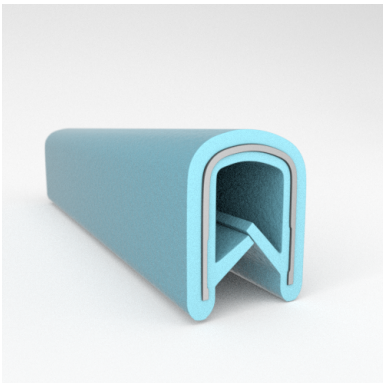

- **Part No. : 75000320**
- **Product Category : QuickEdge® Trim**
- **Product Family : Seals**
- Ship from Location : Spring Lake, MI
- Standard Pack Quantity : 1 x 100' roll
- Standard Carton Size : 11.75 x 4.5 x 11.75
- Made to Order/Stock : Obsolete
- Profile/Section : T5
- Material Type : PVC with steel core
- Edge Trim Material : PVC
- Color : Aqua
- Length : 100'
- Width : 0.390"
- Leg Height : 0.520"
- Flange Grip Range : 0.032" to 0.125"
- QuickEdge® Trim: Core Material : Steel
- QuickEdge® Trim: Texture : Softone
- Same Profile As : 75000315, 75000316, 75000317, 75000319, 75000320, 75000321, 75000322, 75000323, 75000325, 72000326, 75000327, 75001007, 75001584