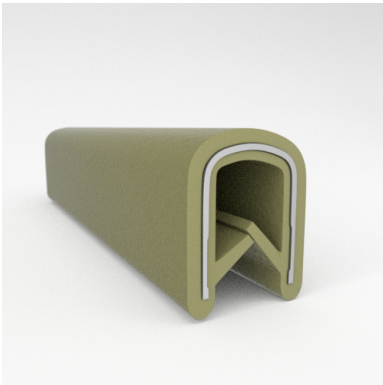

- **Part No. : 75000322**
- **Product Category : QuickEdge® Trim**
- **Product Family : Seals**
- Ship from Location : Spring Lake, MI
- Standard Pack Quantity : 1 x 100' roll
- Standard Carton Size : 11.75 x 4.5 x 11.75
- Made to Order/Stock : Obsolete
- Profile/Section : T5
- Material Type : PVC with steel core
- Edge Trim Material : PVC
- Color : Fawn
- Length : 100'
- Width : 0.390"
- Leg Height : 0.520"
- Flange Grip Range : 0.032" to 0.125"
- QuickEdge® Trim: Core Material : Steel
- QuickEdge® Trim: Texture : Softone
- Same Profile As : 75000315, 75000316, 75000317, 75000319, 75000320, 75000321, 75000322, 75000323, 75000325, 72000326, 75000327, 75001007, 75001584