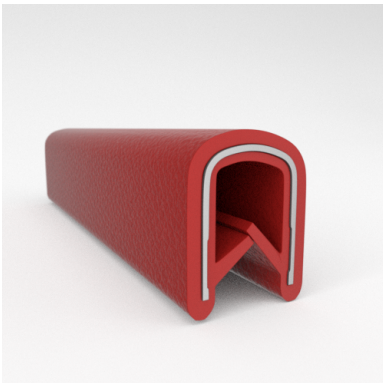

- **Part No. : 75000325**
- **Product Category : QuickEdge® Trim**
- **Product Family : Seals**
- Ship from Location : Spring Lake, MI
- Standard Pack Quantity : 1 x 100' roll
- Standard Carton Size : 11.75 x 4.5 x 11.75
- Made to Order/Stock : Obsolete
- Profile/Section : T5
- Material Type : PVC with steel core
- Edge Trim Material : PVC
- Color : Red
- Length : 100'
- Width : 0.390"
- Leg Height : 0.520"
- Flange Grip Range : 0.032" to 0.125"
- QuickEdge® Trim: Core Material : Steel
- QuickEdge® Trim: Texture : Softone
- Same Profile As : 75000315, 75000316, 75000317, 75000319, 75000320, 75000321, 75000322, 75000323, 75000325, 72000326, 75000327, 75001007, 75001584