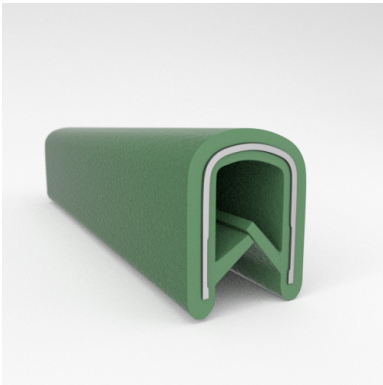

- **Part No. : 75000319**
- **Product Category : QuickEdge® Trim**
- **Product Family : Seals**
- Ship from Location : Spring Lake, MI
- Standard Pack Quantity : 1 x 100' roll
- Standard Carton Size : 11.75 x 4.5 x 11.75
- Made to Order/Stock : Discontinued - Limited Stock Available
- Profile/Section : T5
- Material Type : PVC with steel core
- Edge Trim Material : PVC
- Color : Green
- Length : 100'
- Width : 0.390"
- Leg Height : 0.520"
- Flange Grip Range : 0.032" to 0.125"
- QuickEdge® Trim: Core Material : Steel
- QuickEdge® Trim: Texture : Softone
- Same Profile As : 75000315, 75000316, 75000317, 75000319, 75000320, 75000321, 75000322, 75000323, 75000325, 72000326, 75000327, 75001007, 75001584