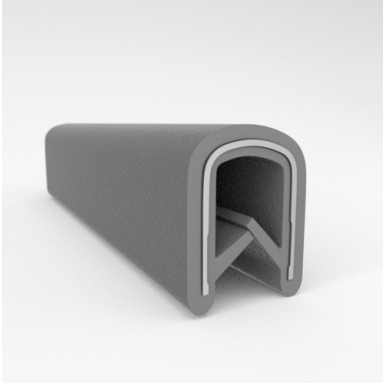

- **Part No. : 75000321**
- **Product Category : QuickEdge® Trim**
- **Product Family : Seals**
- Ship from Location : Spring Lake, MI
- Standard Pack Quantity : 1 x 100' roll
- Standard Carton Size : 11.75 x 4.5 x 11.75
- Made to Order/Stock : MADE TO STOCK
- Profile/Section : T5
- Material Type : PVC with steel core
- Edge Trim Material : PVC
- Color : Gray
- Length : 100'
- Width : 0.390"
- Leg Height : 0.520"
- Flange Grip Range : 0.032" to 0.125"
- QuickEdge® Trim: Core Material : Steel
- QuickEdge® Trim: Texture : Softone
- Same Profile As : 75000315, 75000316, 75000317, 75000319, 75000320, 75000321, 75000322, 75000323, 75000325, 72000326, 75000327, 75001007, 75001584