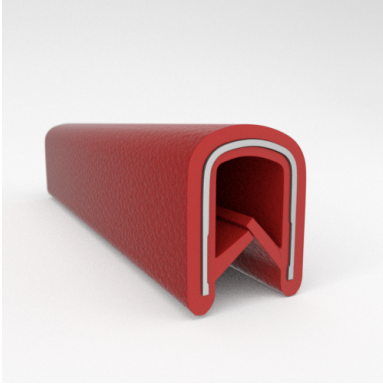

#### MATERIALS & STYLES

- Metal Core
- Aluminum Core
- Safety Trim (Orange and Yellow Safety Colors)

Scan the QR Code to Contact Us

- **Part No. : 75000325**
- **Product Category : QuickEdge® Trim**
- **Product Family : Seals**
- Ship from Location : Spring Lake, MI
- Standard Pack Quantity : 1 x 100' roll
- Standard Carton Size : 11.75 x 4.5 x 11.75
- Made to Order/Stock : Obsolete
- Profile/Section : T5
- Material Type : PVC with steel core
- Edge Trim Material : PVC
- Color : Red
- Length : 100'
- Width : 0.390"
- Leg Height : 0.520"
- Flange Grip Range : 0.032" to 0.125"
- QuickEdge® Trim: Core Material : Steel
- QuickEdge® Trim: Texture : Softone
- Same Profile As : 75000315, 75000316, 75000317, 75000319, 75000320, 75000321, 75000322, 75000323, 75000325, 72000326, 75000327, 75001007, 75001584

- **Part No. : 75000315**
- **Product Category : QuickEdge® Trim**
- **Product Family : Seals**
- Ship from Location : Spring Lake, MI
- Standard Pack Quantity : 2 x 200' rolls
- Standard Carton Size : 17 x 16 x 9
- Made to Order/Stock : MADE TO STOCK
- Profile/Section : T5
- Material Type : PVC with steel core
- Edge Trim Material : PVC
- Color : Black
- Length : 200'
- Width : 0.390"
- Leg Height : 0.520"
- Flange Grip Range : 0.032" to 0.125"
- QuickEdge® Trim: Core Material : Steel
- QuickEdge® Trim: Texture : Weave
- Same Profile As : 75000315, 75000316, 75000317, 75000319, 75000320, 75000321, 75000322, 75000323, 75000325, 72000326, 75000327, 75001007, 75001584