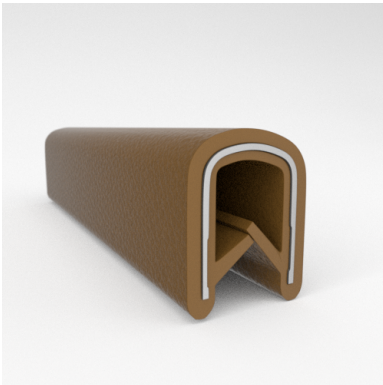

- **Part No. : 75000327**
- **Product Category : QuickEdge@ Trim**
- **Product Family : Seals**
- Ship from Location : Spring Lake, MI
- Standard Pack Quantity : 1 x 100' roll
- Standard Carton Size : 11.75 x 4.5 x 11.75
- Made to Order/Stock : Obsolete
- Profile/Section : T5
- Material Type : PVC with steel core
- Edge Trim Material : PVC
- Color : Brown
- Length : 100'
- Width : 0.390"
- Leg Height : 0.520"
- Flange Grip Range : 0.032" to 0.125"
- QuickEdge@ Trim: Core Material : Steel
- QuickEdge@ Trim: Texture : Softone
- Same Profile As : 75000315, 75000316, 75000317, 75000319, 75000320, 75000321, 75000322, 75000323, 75000325, 72000326, 75000327, 75001007, 75001584