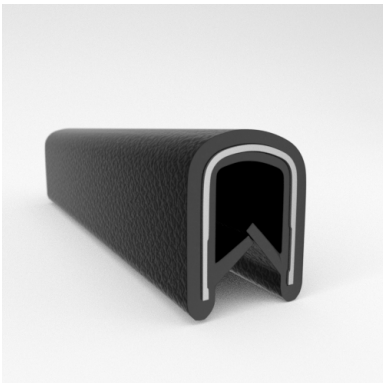

CATALOG PARTS

QUICKEDGE® TRIM

EASY INSTALL, SUPERIOR GRIP STRENGTH DECORATIVE & PROTECTIVE TRIM

Cooper Standard Industrial and Specialty Group (ISG)'s patented QuickEdge® Trims can be used virtually anywhere a quality decorative or protective edge is needed, simply push the trim down on any exposed edge and it snaps into place with the industry's strongest and most resilient gripping power. QuickEdge® Trim is produced using an embossed vinyl and is available in several decorative finishes and textures, as well as a variety of standard and custom colors.

Scan the QR Code to Contact Us

- **Part No. : 75000325**
- **Product Category : QuickEdge® Trim**
- **Product Family : Seals**
- Ship from Location : Spring Lake, MI
- Standard Pack Quantity : 1 x 100' roll
- Standard Carton Size : 11.75 x 4.5 x 11.75
- Made to Order/Stock : Obsolete
- Profile/Section : T5
- Material Type : PVC with steel core
- Edge Trim Material : PVC
- Color : Red
- Length : 100'
- Width : 0.390"
- Leg Height : 0.520"
- Flange Grip Range : 0.032" to 0.125"
- QuickEdge® Trim: Core Material : Steel
- QuickEdge® Trim: Texture : Softone
- Same Profile As : 75000315, 75000316, 75000317, 75000319, 75000320, 75000321, 75000322, 75000323, 75000325, 72000326, 75000327, 75001007, 75001584

- **Part No. : 75000315**
- **Product Category : QuickEdge® Trim**
- **Product Family : Seals**
- Ship from Location : Spring Lake, MI
- Standard Pack Quantity : 1 x 200' rolls
- Standard Carton Size : 17 x 16 x 9
- Made to Order/Stock : MADE TO STOCK
- Profile/Section : T5
- Material Type : PVC with steel core
- Edge Trim Material : PVC
- Color : Black
- Length : 200'
- Width : 0.390"
- Leg Height : 0.520"
- Flange Grip Range : 0.032" to 0.125"
- QuickEdge® Trim: Core Material : Steel
- QuickEdge® Trim: Texture : Weave
- Same Profile As : 75000315, 75000316, 75000317, 75000319, 75000320, 75000321, 75000322, 75000323, 75000325, 72000326, 75000327, 75001007, 75001584