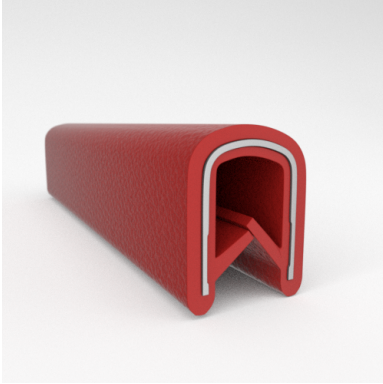

Scan the QR Code to Contact Us

- **Part No. : 75000325**
- **Product Category : QuickEdge® Trim**
- **Product Family : Seals**
- Ship from Location : Spring Lake, MI
- Standard Pack Quantity : 1 x 100' roll
- Standard Carton Size : 11.75 x 4.5 x 11.75
- Made to Order/Stock : Obsolete
- Profile/Section : T5
- Material Type : PVC with steel core
- Edge Trim Material : PVC
- Color : Red
- Length : 100'
- Width : 0.390"
- Leg Height : 0.520"
- Flange Grip Range : 0.032" to 0.125"
- QuickEdge® Trim: Core Material : Steel
- QuickEdge® Trim: Texture : Softone
- Same Profile As : 75000315, 75000316, 75000317, 75000319, 75000320, 75000321, 75000322, 75000323, 75000325, 72000326, 75000327, 75001007, 75001584

- **Part No. : 75000315**
- **Product Category : QuickEdge® Trim**
- **Product Family : Seals**
- Ship from Location : Spring Lake, MI
- Standard Pack Quantity : 1 x 200' rolls
- Standard Carton Size : 17 x 16 x 9
- Made to Order/Stock : MADE TO STOCK
- Profile/Section : T5
- Material Type : PVC with steel core
- Edge Trim Material : PVC
- Color : Black
- Length : 200'
- Width : 0.390"
- Leg Height : 0.520"
- Flange Grip Range : 0.032" to 0.125"
- QuickEdge® Trim: Core Material : Steel
- QuickEdge® Trim: Texture : Weave
- Same Profile As : 75000315, 75000316, 75000317, 75000319, 75000320, 75000321, 75000322, 75000323, 75000325, 72000326, 75000327, 75001007, 75001584