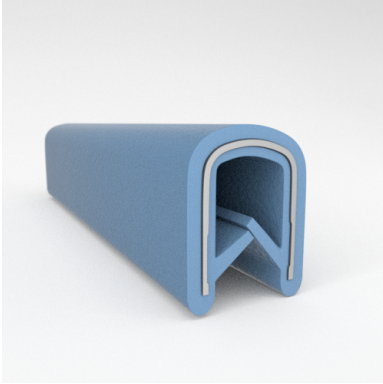

- **Part No. : 75000326**
- **Product Category : QuickEdge@ Trim**
- **Product Family : Seals**
- Ship from Location : Spring Lake, MI
- Standard Pack Quantity : 1 x 100' roll
- Standard Carton Size : 11.75 x 4.5 x 11.75
- Made to Order/Stock : Obsolete
- Profile/Section : T5
- Material Type : PVC with steel core
- Edge Trim Material : PVC
- Color : Blue
- Length : 100'
- Width : 0.390"
- Leg Height : 0.520"
- Flange Grip Range : 0.032" to 0.125"
- QuickEdge@ Trim: Core Material : Steel
- QuickEdge@ Trim: Texture : Softone
- Same Profile As : 75000315, 75000316, 75000317, 75000319, 75000320, 75000321, 75000322, 75000323, 75000325, 72000326, 75000327, 75001007, 75001584