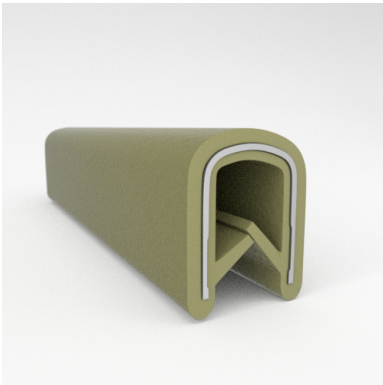

- **Part No. : 75000322**
- **Product Category : QuickEdge@ Trim**
- **Product Family : Seals**
- Ship from Location : Spring Lake, MI
- Standard Pack Quantity : 1 x 100' roll
- Standard Carton Size : 11.75 x 4.5 x 11.75
- Made to Order/Stock : Obsolete
- Profile/Section : T5
- Material Type : PVC with steel core
- Edge Trim Material : PVC
- Color : Fawn
- Length : 100'
- Width : 0.390"
- Leg Height : 0.520"
- Flange Grip Range : 0.032" to 0.125"
- QuickEdge@ Trim: Core Material : Steel
- QuickEdge@ Trim: Texture : Softone
- Same Profile As : 75000315, 75000316, 75000317, 75000319, 75000320, 75000321, 75000322, 75000323, 75000325, 72000326, 75000327, 75001007, 75001584