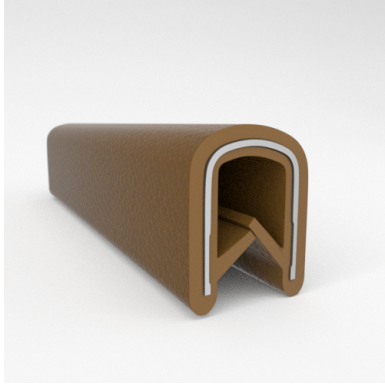

CATALOG PARTS

QUICKEDGE® TRIM

EASY INSTALL, SUPERIOR GRIP STRENGTH DECORATIVE & PROTECTIVE TRIM

Cooper Standard Industrial and Specialty Group (ISG)'s patented QuickEdge® Trims can be used virtually anywhere a quality decorative or protective edge is needed, simply push the trim down on any exposed edge and it snaps into place with the industry's strongest and most resilient gripping power. QuickEdge® Trim is produced using an embossed vinyl and is available in several decorative finishes and textures, as well as a variety of standard and custom colors.

Scan the QR Code to Contact Us

- **Part No. : 75000327**
- **Product Category : QuickEdge@ Trim**
- **Product Family : Seals**
- Ship from Location : Spring Lake, MI
- Standard Pack Quantity : 1 x 100' roll
- Standard Carton Size : 11.75 x 4.5 x 11.75
- Made to Order/Stock : Obsolete
- Profile/Section : T5
- Material Type : PVC with steel core
- Edge Trim Material : PVC
- Color : Brown
- Length : 100'
- Width : 0.390"
- Leg Height : 0.520"
- Flange Grip Range : 0.032" to 0.125"
- QuickEdge@ Trim: Core Material : Steel
- QuickEdge@ Trim: Texture : Softone
- Same Profile As : 75000315, 75000316, 75000317, 75000319, 75000320, 75000321, 75000322, 75000323, 75000325, 72000326, 75000327, 75001007, 75001584

- **Part No. : 75000315**
- **Product Category : QuickEdge@ Trim**
- **Product Family : Seals**
- Ship from Location : Spring Lake, MI
- Standard Pack Quantity : 1 x 200' rolls
- Standard Carton Size : 17 x 16 x 9
- Made to Order/Stock : MADE TO STOCK
- Profile/Section : T5
- Material Type : PVC with steel core
- Edge Trim Material : PVC
- Color : Black
- Length : 200'
- Width : 0.390"
- Leg Height : 0.520"
- Flange Grip Range : 0.032" to 0.125"
- QuickEdge@ Trim: Core Material : Steel
- QuickEdge@ Trim: Texture : Weave
- Same Profile As : 75000315, 75000316, 75000317, 75000319, 75000320, 75000321, 75000322, 75000323, 75000325, 72000326, 75000327, 75001007, 75001584