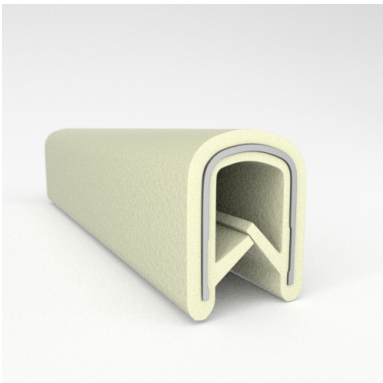

- **Part No. : 75000323**
- **Product Category : QuickEdge@ Trim**
- **Product Family : Seals**
- Ship from Location : Spring Lake, MI
- Standard Pack Quantity : 1 x 100' roll
- Standard Carton Size : 11.75 x 4.5 x 11.75
- Made to Order/Stock : Obsolete
- Profile/Section : T5
- Material Type : PVC with steel core
- Edge Trim Material : PVC
- Color : Off-White
- Length : 100'
- Width : 0.390"
- Leg Height : 0.520"
- Flange Grip Range : 0.032" to 0.125"
- QuickEdge@ Trim: Core Material : Steel
- QuickEdge@ Trim: Texture : Softone
- Same Profile As : 75000315, 75000316, 75000317, 75000319, 75000320, 75000321, 75000322, 75000323, 75000325, 72000326, 75000327, 75001007, 75001584