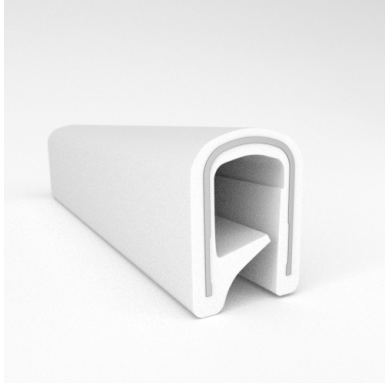

#### MATERIALS & STYLES

- Metal Core
- Aluminum Core
- Safety Trim (Orange and Yellow Safety Colors)

Scan the QR Code to Contact Us

- **Part No. : 75000329**
- **Product Category : QuickEdge® Trim**
- **Product Family : Seals**
- Ship from Location : Spring Lake, MI
- Standard Pack Quantity : 2 x 200' rolls
- Standard Carton Size : 17 x 16 x 9
- Made to Order/Stock : MADE TO STOCK
- Profile/Section : T8
- Material Type : PVC with steel core
- Edge Trim Material : PVC
- Color : Black
- Length : 200'
- Width : 0.390"
- Leg Height : 0.520"
- Flange Grip Range : 0.090" to 0.190"
- QuickEdge® Trim: Core Material : Steel
- QuickEdge® Trim: Texture : Weave
- Same Profile As : 75000328, 75000329, 75000330, 75000331, 75000332, 75000333, 75000334, 75000708

- **Part No. : 75000328**
- **Product Category : QuickEdge® Trim**
- **Product Family : Seals**
- Ship from Location : Spring Lake, MI
- Standard Pack Quantity : 2 x 200' rolls
- Standard Carton Size : 17 x 16 x 9
- Made to Order/Stock : Obsolete
- Profile/Section : T8
- Material Type : PVC with steel core
- Edge Trim Material : PVC
- Color : White
- Length : 200'
- Width : 0.390"
- Leg Height : 0.520"
- Flange Grip Range : 0.090" to 0.190"
- QuickEdge® Trim: Core Material : Steel
- QuickEdge® Trim: Texture : Weave
- Same Profile As : 75000328, 75000329, 75000330, 75000331, 75000332, 75000333, 75000334, 75000708

- **Part No. : 75000330**
- **Product Category : QuickEdge® Trim**
- **Product Family : Seals**
- Ship from Location : Spring Lake, MI
- Standard Pack Quantity : 2 x 200' rolls
- Standard Carton Size : 17 x 16 x 9
- Made to Order/Stock : Obsolete
- Profile/Section : T8
- Material Type : PVC with steel core
- Edge Trim Material : PVC
- Color : White
- Length : 200'
- Width : 0.390"
- Leg Height : 0.520"
- Flange Grip Range : 0.090" to 0.190"
- QuickEdge® Trim: Core Material : Steel
- QuickEdge® Trim: Texture : Softone
- Same Profile As : 75000328, 75000329, 75000330, 75000331, 75000332, 75000333, 75000334, 75000708