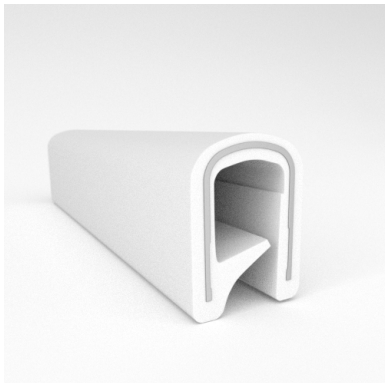

#### MATERIALS & STYLES

- Metal Core
- Aluminum Core
- Safety Trim (Orange and Yellow Safety Colors)

Scan the QR Code to Contact Us

- **Part No. : 75000329**
- **Product Category : QuickEdge® Trim**
- **Product Family : Seals**
- Ship from Location : Spring Lake, MI
- Standard Pack Quantity : 2 x 200' rolls
- Standard Carton Size : 17 x 16 x 9
- Made to Order/Stock : MADE TO STOCK
- Profile/Section : T8
- Material Type : PVC with steel core
- Edge Trim Material : PVC
- Color : Black
- Length : 200'
- Width : 0.390"
- Leg Height : 0.520"
- Flange Grip Range : 0.090" to 0.190"
- QuickEdge® Trim: Core Material : Steel
- QuickEdge® Trim: Texture : Weave
- Same Profile As : 75000328, 75000329, 75000330, 75000331, 75000332, 75000333, 75000334, 75000708

- **Part No. : 75000328**
- **Product Category : QuickEdge® Trim**
- **Product Family : Seals**
- Ship from Location : Spring Lake, MI
- Standard Pack Quantity : 2 x 200' rolls
- Standard Carton Size : 17 x 16 x 9
- Made to Order/Stock : Obsolete
- Profile/Section : T8
- Material Type : PVC with steel core
- Edge Trim Material : PVC
- Color : White
- Length : 200'
- Width : 0.390"
- Leg Height : 0.520"
- Flange Grip Range : 0.090" to 0.190"
- QuickEdge® Trim: Core Material : Steel
- QuickEdge® Trim: Texture : Weave
- Same Profile As : 75000328, 75000329, 75000330, 75000331, 75000332, 75000333, 75000334, 75000708

- **Part No. : 75000330**
- **Product Category : QuickEdge® Trim**
- **Product Family : Seals**
- Ship from Location : Spring Lake, MI
- Standard Pack Quantity : 2 x 200' rolls
- Standard Carton Size : 17 x 16 x 9
- Made to Order/Stock : Obsolete
- Profile/Section : T8
- Material Type : PVC with steel core
- Edge Trim Material : PVC
- Color : White
- Length : 200'
- Width : 0.390"
- Leg Height : 0.520"
- Flange Grip Range : 0.090" to 0.190"
- QuickEdge® Trim: Core Material : Steel
- QuickEdge® Trim: Texture : Softone
- Same Profile As : 75000328, 75000329, 75000330, 75000331, 75000332, 75000333, 75000334, 75000708