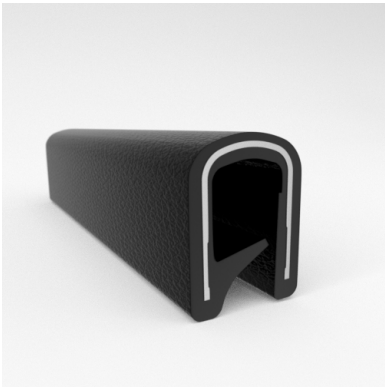

- **Part No. : 75000708**
- **Product Category : QuickEdge@ Trim**
- **Product Family : Seals**
- Ship from Location : Spring Lake, MI
- Standard Pack Quantity : 1 x 100' roll
- Standard Carton Size : 11.75 x 4.5 x 11.75
- Made to Order/Stock : MADE TO STOCK
- Profile/Section : T8
- Material Type : PVC with steel core
- Edge Trim Material : PVC
- Color : Black
- Length : 100'
- Width : 0.390"
- Leg Height : 0.520"
- Flange Grip Range : 0.090" to 0.190"
- QuickEdge@ Trim: Core Material : Steel
- QuickEdge@ Trim: Texture : Softone
- Same Profile As : 75000328, 75000329, 75000330, 75000331, 75000332, 75000333, 75000334, 75000708