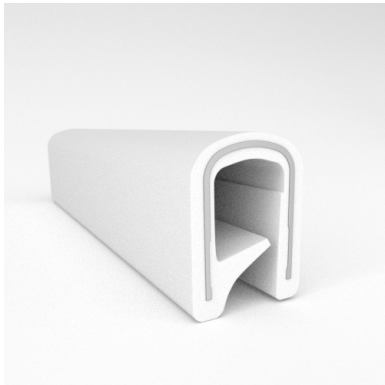

#### MATERIALS & STYLES

- Metal Core
- Aluminum Core
- Safety Trim (Orange and Yellow Safety Colors)

Scan the QR Code to Contact Us

- **Part No. : 75000329**
- **Product Category : QuickEdge® Trim**
- **Product Family : Seals**
- Ship from Location : Spring Lake, MI
- Standard Pack Quantity : 2 x 200' rolls
- Standard Carton Size : 17 x 16 x 9
- Made to Order/Stock : MADE TO STOCK
- Profile/Section : T8
- Material Type : PVC with steel core
- Edge Trim Material : PVC
- Color : Black
- Length : 200'
- Width : 0.390"
- Leg Height : 0.520"
- Flange Grip Range : 0.090" to 0.190"
- QuickEdge® Trim: Core Material : Steel
- QuickEdge® Trim: Texture : Weave
- Same Profile As : 75000328, 75000329, 75000330, 75000331, 75000332, 75000333, 75000334, 75000708

- **Part No. : 75000328**
- **Product Category : QuickEdge® Trim**
- **Product Family : Seals**
- Ship from Location : Spring Lake, MI
- Standard Pack Quantity : 2 x 200' rolls
- Standard Carton Size : 17 x 16 x 9
- Made to Order/Stock : Obsolete
- Profile/Section : T8
- Material Type : PVC with steel core
- Edge Trim Material : PVC
- Color : White
- Length : 200'
- Width : 0.390"
- Leg Height : 0.520"
- Flange Grip Range : 0.090" to 0.190"
- QuickEdge® Trim: Core Material : Steel
- QuickEdge® Trim: Texture : Weave
- Same Profile As : 75000328, 75000329, 75000330, 75000331, 75000332, 75000333, 75000334, 75000708

- **Part No. : 75000330**
- **Product Category : QuickEdge® Trim**
- **Product Family : Seals**
- Ship from Location : Spring Lake, MI
- Standard Pack Quantity : 2 x 200' rolls
- Standard Carton Size : 17 x 16 x 9
- Made to Order/Stock : Obsolete
- Profile/Section : T8
- Material Type : PVC with steel core
- Edge Trim Material : PVC
- Color : White
- Length : 200'
- Width : 0.390"
- Leg Height : 0.520"
- Flange Grip Range : 0.090" to 0.190"
- QuickEdge® Trim: Core Material : Steel
- QuickEdge® Trim: Texture : Softone
- Same Profile As : 75000328, 75000329, 75000330, 75000331, 75000332, 75000333, 75000334, 75000708