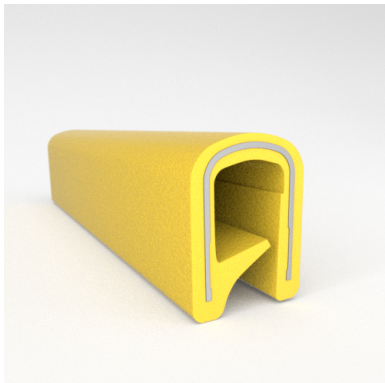

- **Part No. : 75000333**
- **Product Category : QuickEdge@ Trim**
- **Product Family : Seals**
- Ship from Location : Spring Lake, MI
- Standard Pack Quantity : 1 x 100' roll
- Standard Carton Size : 11.75 x 4.5 x 11.75
- Made to Order/Stock : MADE TO STOCK
- Profile/Section : T8
- Material Type : PVC with steel core
- Edge Trim Material : PVC
- Color : Yellow
- Length : 100'
- Width : 0.390"
- Leg Height : 0.520"
- Flange Grip Range : 0.090" to 0.190"
- QuickEdge@ Trim: Core Material : Steel
- QuickEdge@ Trim: Texture : Softone
- Same Profile As : 75000328, 75000329, 75000330, 75000331, 75000332, 75000333, 75000334, 75000708