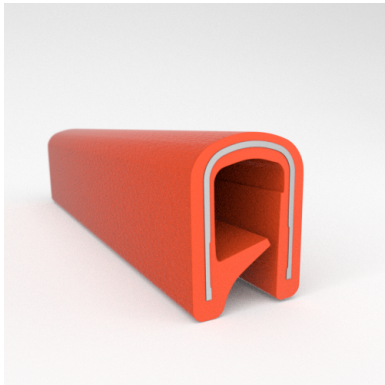

- **Part No. : 75000332**
- **Product Category : QuickEdge@ Trim**
- **Product Family : Seals**
- Ship from Location : Spring Lake, MI
- Standard Pack Quantity : 1 x 100' roll
- Standard Carton Size : 11.75 x 4.5 x 11.75
- Made to Order/Stock : Obsolete
- Profile/Section : T8
- Material Type : PVC with steel core
- Edge Trim Material : PVC
- Color : Orange
- Length : 100'
- Width : 0.390"
- Leg Height : 0.520"
- Flange Grip Range : 0.090" to 0.190"
- QuickEdge@ Trim: Core Material : Steel
- QuickEdge@ Trim: Texture : Softone
- Same Profile As : 75000328, 75000329, 75000330, 75000331, 75000332, 75000333, 75000334, 75000708