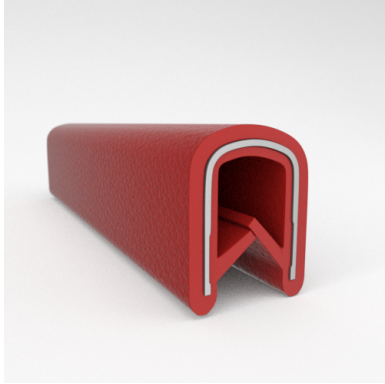

- **Part No. : 75000325**
- **Product Category : QuickEdge@ Trim**
- **Product Family : Seals**
- Ship from Location : Spring Lake, MI
- Standard Pack Quantity : 1 x 100' roll
- Standard Carton Size : 11.75 x 4.5 x 11.75
- Made to Order/Stock : Obsolete
- Profile/Section : T5
- Material Type : PVC with steel core
- Edge Trim Material : PVC
- Color : Red
- Length : 100'
- Width : 0.390"
- Leg Height : 0.520"
- Flange Grip Range : 0.032" to 0.125"
- QuickEdge@ Trim: Core Material : Steel
- QuickEdge@ Trim: Texture : Softone
- Same Profile As : 75000315, 75000316, 75000317, 75000319, 75000320, 75000321, 75000322, 75000323, 75000325, 72000326, 75000327, 75001007, 75001584