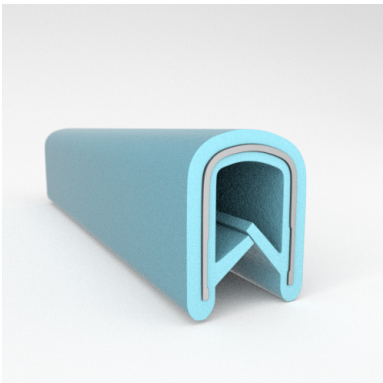

- **Part No. : 75000320**
- **Product Category : QuickEdge@ Trim**
- **Product Family : Seals**
- Ship from Location : Spring Lake, MI
- Standard Pack Quantity : 1 x 100' roll
- Standard Carton Size : 11.75 x 4.5 x 11.75
- Made to Order/Stock : Obsolete
- Profile/Section : T5
- Material Type : PVC with steel core
- Edge Trim Material : PVC
- Color : Aqua
- Length : 100'
- Width : 0.390"
- Leg Height : 0.520"
- Flange Grip Range : 0.032" to 0.125"
- QuickEdge@ Trim: Core Material : Steel
- QuickEdge@ Trim: Texture : Softone
- Same Profile As : 75000315, 75000316, 75000317, 75000319, 75000320, 75000321, 75000322, 75000323, 75000325, 72000326, 75000327, 75001007, 75001584