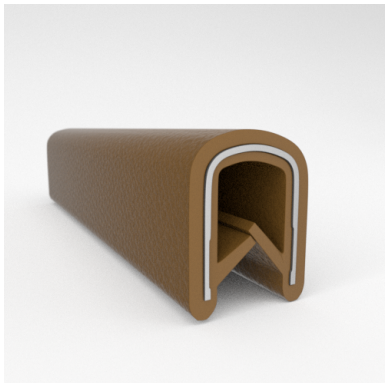

- **Part No. : 75000327**
- **Product Category : QuickEdge@ Trim**
- **Product Family : Seals**
- Ship from Location : Spring Lake, MI
- Standard Pack Quantity : 1 x 100' roll
- Standard Carton Size : 11.75 x 4.5 x 11.75
- Made to Order/Stock : Obsolete
- Profile/Section : T5
- Material Type : PVC with steel core
- Edge Trim Material : PVC
- Color : Brown
- Length : 100'
- Width : 0.390"
- Leg Height : 0.520"
- Flange Grip Range : 0.032" to 0.125"
- QuickEdge@ Trim: Core Material : Steel
- QuickEdge@ Trim: Texture : Softone
- Same Profile As : 75000315, 75000316, 75000317, 75000319, 75000320, 75000321, 75000322, 75000323, 75000325, 72000326, 75000327, 75001007, 75001584