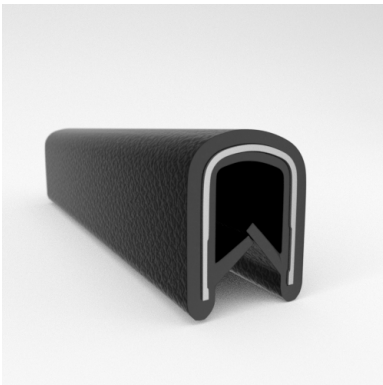

CATALOG PARTS

QUICKEDGE® TRIM

EASY INSTALL, SUPERIOR GRIP STRENGTH DECORATIVE & PROTECTIVE TRIM

Cooper Standard Industrial and Specialty Group (ISG)'s patented QuickEdge® Trims can be used virtually anywhere a quality decorative or protective edge is needed, simply push the trim down on any exposed edge and it snaps into place with the industry's strongest and most resilient gripping power. QuickEdge® Trim is produced using an embossed vinyl and is available in several decorative finishes and textures, as well as a variety of standard and custom colors.

Scan the QR Code to Contact Us

- **Part No. : 75001007**
- **Product Category : QuickEdge® Trim**
- **Product Family : Seals**
- Ship from Location : Spring Lake, MI
- Standard Pack Quantity : 1 x 100' roll
- Standard Carton Size : 11.75 x 4.5 x 11.75
- Made to Order/Stock : Obsolete
- Profile/Section : T5
- Material Type : PVC with steel core
- Edge Trim Material : PVC
- Color : White
- Length : 100'
- Width : 0.390"
- Leg Height : 0.520"
- Flange Grip Range : 0.032" to 0.125"
- QuickEdge® Trim: Core Material : Steel
- QuickEdge® Trim: Texture : Softone
- Same Profile As : 75000315, 75000316, 75000317, 75000319, 75000320, 75000321, 75000322, 75000323, 75000325, 72000326, 75000327, 75001007, 75001584

- **Part No. : 75000315**
- **Product Category : QuickEdge® Trim**
- **Product Family : Seals**
- Ship from Location : Spring Lake, MI
- Standard Pack Quantity : 1 x 200' rolls
- Standard Carton Size : 17 x 16 x 9
- Made to Order/Stock : MADE TO STOCK
- Profile/Section : T5
- Material Type : PVC with steel core
- Edge Trim Material : PVC
- Color : Black
- Length : 200'
- Width : 0.390"
- Leg Height : 0.520"
- Flange Grip Range : 0.032" to 0.125"
- QuickEdge® Trim: Core Material : Steel
- QuickEdge® Trim: Texture : Weave
- Same Profile As : 75000315, 75000316, 75000317, 75000319, 75000320, 75000321, 75000322, 75000323, 75000325, 72000326, 75000327, 75001007, 75001584