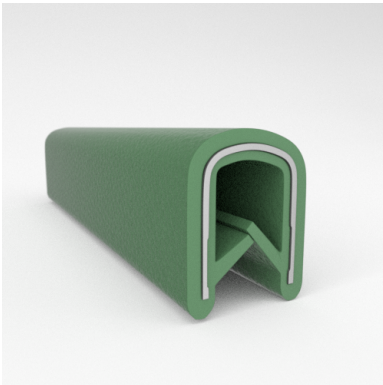

- **Part No. : 75000319**
- **Product Category : QuickEdge@ Trim**
- **Product Family : Seals**
- Ship from Location : Spring Lake, MI
- Standard Pack Quantity : 1 x 100' roll
- Standard Carton Size : 11.75 x 4.5 x 11.75
- Made to Order/Stock : Discontinued - Limited Stock Available
- Profile/Section : T5
- Material Type : PVC with steel core
- Edge Trim Material : PVC
- Color : Green
- Length : 100'
- Width : 0.390"
- Leg Height : 0.520"
- Flange Grip Range : 0.032" to 0.125"
- QuickEdge@ Trim: Core Material : Steel
- QuickEdge@ Trim: Texture : Softone
- Same Profile As : 75000315, 75000316, 75000317, 75000319, 75000320, 75000321, 75000322, 75000323, 75000325, 72000326, 75000327, 75001007, 75001584