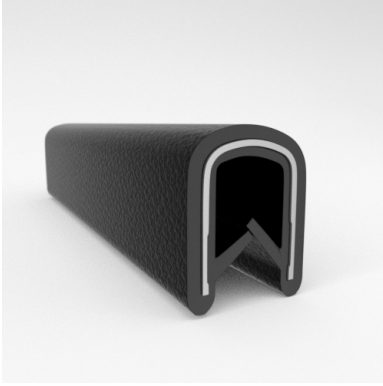

CATALOG PARTS

QUICKEDGE® TRIM

EASY INSTALL, SUPERIOR GRIP STRENGTH DECORATIVE & PROTECTIVE TRIM

Cooper Standard Industrial and Specialty Group (ISG)'s patented QuickEdge® Trims can be used virtually anywhere a quality decorative or protective edge is needed, simply push the trim down on any exposed edge and it snaps into place with the industry's strongest and most resilient gripping power. QuickEdge® Trim is produced using an embossed vinyl and is available in several decorative finishes and textures, as well as a variety of standard and custom colors.

Scan the QR Code to Contact Us

- **Part No. : 75001007**
- **Product Category : QuickEdge® Trim**
- **Product Family : Seals**
- Ship from Location : Spring Lake, MI
- Standard Pack Quantity : 1 x 100' roll
- Standard Carton Size : 11.75 x 4.5 x 11.75
- Made to Order/Stock : Obsolete
- Profile/Section : T5
- Material Type : PVC with steel core
- Edge Trim Material : PVC
- Color : White
- Length : 100'
- Width : 0.390"
- Leg Height : 0.520"
- Flange Grip Range : 0.032" to 0.125"
- QuickEdge® Trim: Core Material : Steel
- QuickEdge® Trim: Texture : Softone
- Same Profile As : 75000315, 75000316, 75000317, 75000319, 75000320, 75000321, 75000322, 75000323, 75000325, 72000326, 75000327, 75001007, 75001584

- **Part No. : 75000315**
- **Product Category : QuickEdge® Trim**
- **Product Family : Seals**
- Ship from Location : Spring Lake, MI
- Standard Pack Quantity : 1 x 200' rolls
- Standard Carton Size : 17 x 16 x 9
- Made to Order/Stock : MADE TO STOCK
- Profile/Section : T5
- Material Type : PVC with steel core
- Edge Trim Material : PVC
- Color : Black
- Length : 200'
- Width : 0.390"
- Leg Height : 0.520"
- Flange Grip Range : 0.032" to 0.125"
- QuickEdge® Trim: Core Material : Steel
- QuickEdge® Trim: Texture : Weave
- Same Profile As : 75000315, 75000316, 75000317, 75000319, 75000320, 75000321, 75000322, 75000323, 75000325, 72000326, 75000327, 75001007, 75001584