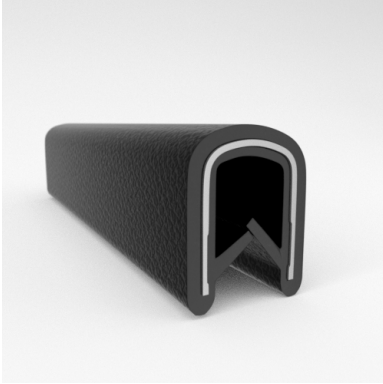

#### MATERIALS & STYLES

- Metal Core
- Aluminum Core
- Safety Trim (Orange and Yellow Safety Colors)

Scan the QR Code to Contact Us

- **Part No. : 75001007**
- **Product Category : QuickEdge® Trim**
- **Product Family : Seals**
- Ship from Location : Spring Lake, MI
- Standard Pack Quantity : 1 x 100' roll
- Standard Carton Size : 11.75 x 4.5 x 11.75
- Made to Order/Stock : Obsolete
- Profile/Section : T5
- Material Type : PVC with steel core
- Edge Trim Material : PVC
- Color : White
- Length : 100'
- Width : 0.390"
- Leg Height : 0.520"
- Flange Grip Range : 0.032" to 0.125"
- QuickEdge® Trim: Core Material : Steel
- QuickEdge® Trim: Texture : Softone
- Same Profile As : 75000315, 75000316, 75000317, 75000319, 75000320, 75000321, 75000322, 75000323, 75000325, 72000326, 75000327, 75001007, 75001584

- **Part No. : 75000315**
- **Product Category : QuickEdge® Trim**
- **Product Family : Seals**
- Ship from Location : Spring Lake, MI
- Standard Pack Quantity : 1 x 200' rolls
- Standard Carton Size : 17 x 16 x 9
- Made to Order/Stock : MADE TO STOCK
- Profile/Section : T5
- Material Type : PVC with steel core
- Edge Trim Material : PVC
- Color : Black
- Length : 200'
- Width : 0.390"
- Leg Height : 0.520"
- Flange Grip Range : 0.032" to 0.125"
- QuickEdge® Trim: Core Material : Steel
- QuickEdge® Trim: Texture : Weave
- Same Profile As : 75000315, 75000316, 75000317, 75000319, 75000320, 75000321, 75000322, 75000323, 75000325, 72000326, 75000327, 75001007, 75001584