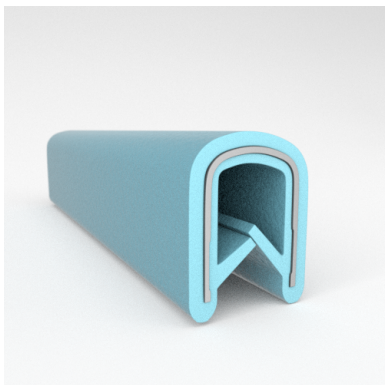

- **Part No. : 75000320**
- **Product Category : QuickEdge@ Trim**
- **Product Family : Seals**
- Ship from Location : Spring Lake, MI
- Standard Pack Quantity : 1 x 100' roll
- Standard Carton Size : 11.75 x 4.5 x 11.75
- Made to Order/Stock : Obsolete
- Profile/Section : T5
- Material Type : PVC with steel core
- Edge Trim Material : PVC
- Color : Aqua
- Length : 100'
- Width : 0.390"
- Leg Height : 0.520"
- Flange Grip Range : 0.032" to 0.125"
- QuickEdge@ Trim: Core Material : Steel
- QuickEdge@ Trim: Texture : Softone
- Same Profile As : 75000315, 75000316, 75000317, 75000319, 75000320, 75000321, 75000322, 75000323, 75000325, 72000326, 75000327, 75001007, 75001584