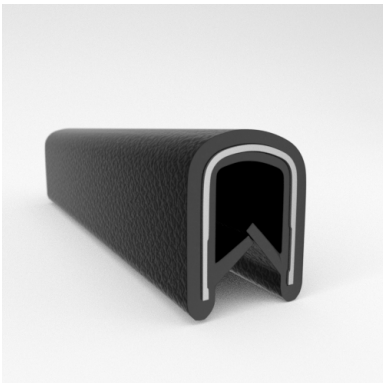

#### MATERIALS & STYLES

- Metal Core
- Aluminum Core
- Safety Trim (Orange and Yellow Safety Colors)

Scan the QR Code to Contact Us

- **Part No. : 75001007**
- **Product Category : QuickEdge® Trim**
- **Product Family : Seals**
- Ship from Location : Spring Lake, MI
- Standard Pack Quantity : 1 x 100' roll
- Standard Carton Size : 11.75 x 4.5 x 11.75
- Made to Order/Stock : Obsolete
- Profile/Section : T5
- Material Type : PVC with steel core
- Edge Trim Material : PVC
- Color : White
- Length : 100'
- Width : 0.390"
- Leg Height : 0.520"
- Flange Grip Range : 0.032" to 0.125"
- QuickEdge® Trim: Core Material : Steel
- QuickEdge® Trim: Texture : Softone
- Same Profile As : 75000315, 75000316, 75000317, 75000319, 75000320, 75000321, 75000322, 75000323, 75000325, 72000326, 75000327, 75001007, 75001584

- **Part No. : 75000315**
- **Product Category : QuickEdge® Trim**
- **Product Family : Seals**
- Ship from Location : Spring Lake, MI
- Standard Pack Quantity : 1 x 200' rolls
- Standard Carton Size : 17 x 16 x 9
- Made to Order/Stock : MADE TO STOCK
- Profile/Section : T5
- Material Type : PVC with steel core
- Edge Trim Material : PVC
- Color : Black
- Length : 200'
- Width : 0.390"
- Leg Height : 0.520"
- Flange Grip Range : 0.032" to 0.125"
- QuickEdge® Trim: Core Material : Steel
- QuickEdge® Trim: Texture : Weave
- Same Profile As : 75000315, 75000316, 75000317, 75000319, 75000320, 75000321, 75000322, 75000323, 75000325, 72000326, 75000327, 75001007, 75001584