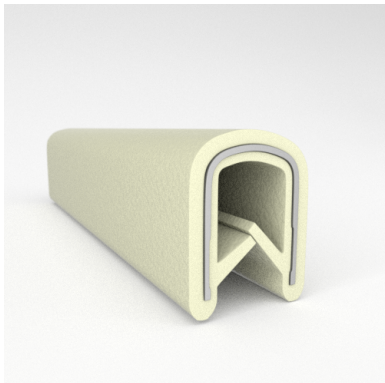

- **Part No. : 75000323**
- **Product Category : QuickEdge@ Trim**
- **Product Family : Seals**
- Ship from Location : Spring Lake, MI
- Standard Pack Quantity : 1 x 100' roll
- Standard Carton Size : 11.75 x 4.5 x 11.75
- Made to Order/Stock : Obsolete
- Profile/Section : T5
- Material Type : PVC with steel core
- Edge Trim Material : PVC
- Color : Off-White
- Length : 100'
- Width : 0.390"
- Leg Height : 0.520"
- Flange Grip Range : 0.032" to 0.125"
- QuickEdge@ Trim: Core Material : Steel
- QuickEdge@ Trim: Texture : Softone
- Same Profile As : 75000315, 75000316, 75000317, 75000319, 75000320, 75000321, 75000322, 75000323, 75000325, 72000326, 75000327, 75001007, 75001584