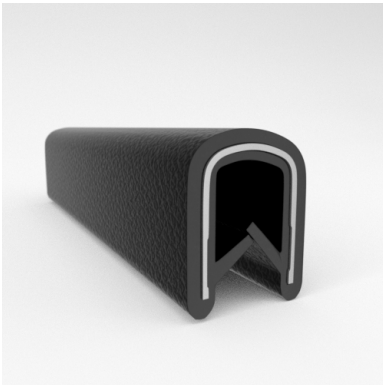

CATALOG PARTS

QUICKEDGE® TRIM

EASY INSTALL, SUPERIOR GRIP STRENGTH DECORATIVE & PROTECTIVE TRIM

Cooper Standard Industrial and Specialty Group (ISG)'s patented QuickEdge® Trims can be used virtually anywhere a quality decorative or protective edge is needed, simply push the trim down on any exposed edge and it snaps into place with the industry's strongest and most resilient gripping power. QuickEdge® Trim is produced using an embossed vinyl and is available in several decorative finishes and textures, as well as a variety of standard and custom colors.

Scan the QR Code to Contact Us

- **Part No. : 75001007**
- **Product Category : QuickEdge® Trim**
- **Product Family : Seals**
- Ship from Location : Spring Lake, MI
- Standard Pack Quantity : 1 x 100' roll
- Standard Carton Size : 11.75 x 4.5 x 11.75
- Made to Order/Stock : Obsolete
- Profile/Section : T5
- Material Type : PVC with steel core
- Edge Trim Material : PVC
- Color : White
- Length : 100'
- Width : 0.390"
- Leg Height : 0.520"
- Flange Grip Range : 0.032" to 0.125"
- QuickEdge® Trim: Core Material : Steel
- QuickEdge® Trim: Texture : Softone
- Same Profile As : 75000315, 75000316, 75000317, 75000319, 75000320, 75000321, 75000322, 75000323, 75000325, 72000326, 75000327, 75001007, 75001584

- **Part No. : 75000315**
- **Product Category : QuickEdge® Trim**
- **Product Family : Seals**
- Ship from Location : Spring Lake, MI
- Standard Pack Quantity : 1 x 200' rolls
- Standard Carton Size : 17 x 16 x 9
- Made to Order/Stock : MADE TO STOCK
- Profile/Section : T5
- Material Type : PVC with steel core
- Edge Trim Material : PVC
- Color : Black
- Length : 200'
- Width : 0.390"
- Leg Height : 0.520"
- Flange Grip Range : 0.032" to 0.125"
- QuickEdge® Trim: Core Material : Steel
- QuickEdge® Trim: Texture : Weave
- Same Profile As : 75000315, 75000316, 75000317, 75000319, 75000320, 75000321, 75000322, 75000323, 75000325, 72000326, 75000327, 75001007, 75001584