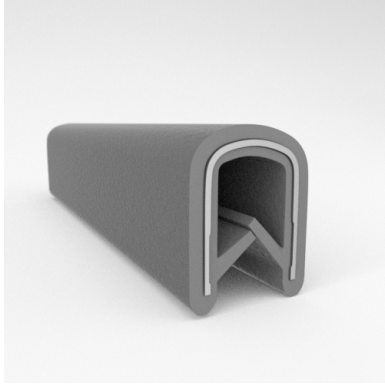

- **Part No. : 75000321**
- **Product Category : QuickEdge@ Trim**
- **Product Family : Seals**
- Ship from Location : Spring Lake, MI
- Standard Pack Quantity : 1 x 100' roll
- Standard Carton Size : 11.75 x 4.5 x 11.75
- Made to Order/Stock : MADE TO STOCK
- Profile/Section : T5
- Material Type : PVC with steel core
- Edge Trim Material : PVC
- Color : Gray
- Length : 100'
- Width : 0.390"
- Leg Height : 0.520"
- Flange Grip Range : 0.032" to 0.125"
- QuickEdge@ Trim: Core Material : Steel
- QuickEdge@ Trim: Texture : Softone
- Same Profile As : 75000315, 75000316, 75000317, 75000319, 75000320, 75000321, 75000322, 75000323, 75000325, 72000326, 75000327, 75001007, 75001584