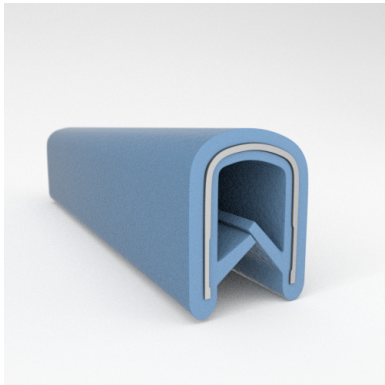

- **Part No. : 75000326**
- **Product Category : QuickEdge@ Trim**
- **Product Family : Seals**
- Ship from Location : Spring Lake, MI
- Standard Pack Quantity : 1 x 100' roll
- Standard Carton Size : 11.75 x 4.5 x 11.75
- Made to Order/Stock : Obsolete
- Profile/Section : T5
- Material Type : PVC with steel core
- Edge Trim Material : PVC
- Color : Blue
- Length : 100'
- Width : 0.390"
- Leg Height : 0.520"
- Flange Grip Range : 0.032" to 0.125"
- QuickEdge@ Trim: Core Material : Steel
- QuickEdge@ Trim: Texture : Softone
- Same Profile As : 75000315, 75000316, 75000317, 75000319, 75000320, 75000321, 75000322, 75000323, 75000325, 72000326, 75000327, 75001007, 75001584