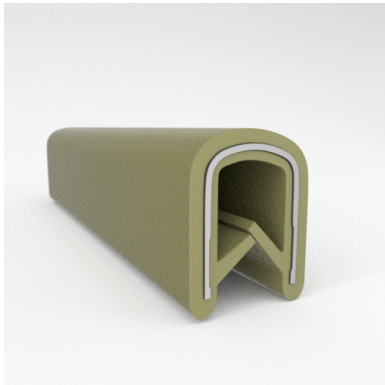

- **Part No. : 75000322**
- **Product Category : QuickEdge@ Trim**
- **Product Family : Seals**
- Ship from Location : Spring Lake, MI
- Standard Pack Quantity : 1 x 100' roll
- Standard Carton Size : 11.75 x 4.5 x 11.75
- Made to Order/Stock : Obsolete
- Profile/Section : T5
- Material Type : PVC with steel core
- Edge Trim Material : PVC
- Color : Fawn
- Length : 100'
- Width : 0.390"
- Leg Height : 0.520"
- Flange Grip Range : 0.032" to 0.125"
- QuickEdge@ Trim: Core Material : Steel
- QuickEdge@ Trim: Texture : Softone
- Same Profile As : 75000315, 75000316, 75000317, 75000319, 75000320, 75000321, 75000322, 75000323, 75000325, 72000326, 75000327, 75001007, 75001584