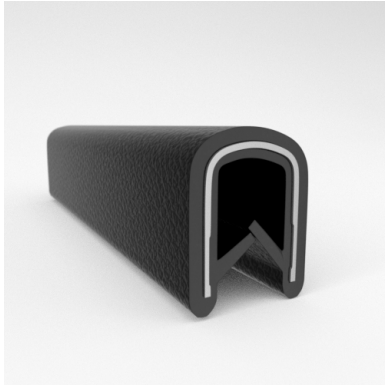

- **Part No. : 75000317**
- **Product Category : QuickEdge@ Trim**
- **Product Family : Seals**
- Ship from Location : Spring Lake, MI
- Standard Pack Quantity : 1 x 100' roll
- Standard Carton Size : 11.75 x 4.5 x 11.75
- Made to Order/Stock : MADE TO STOCK
- Profile/Section : T5
- Material Type : PVC with steel core
- Edge Trim Material : PVC
- Color : Black
- Length : 100'
- Width : 0.390"
- Leg Height : 0.520"
- Flange Grip Range : 0.032" to 0.125"
- QuickEdge@ Trim: Core Material : Steel
- QuickEdge@ Trim: Texture : Softone
- Same Profile As : 75000315, 75000316, 75000317, 75000319, 75000320, 75000321, 75000322, 75000323, 75000325, 72000326, 75000327, 75001007, 75001584