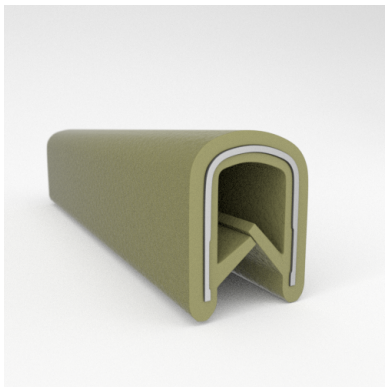

- **Part No. : 75000322**
- **Product Category : QuickEdge@ Trim**
- **Product Family : Seals**
- Ship from Location : Spring Lake, MI
- Standard Pack Quantity : 1 x 100' roll
- Standard Carton Size : 11.75 x 4.5 x 11.75
- Made to Order/Stock : Obsolete
- Profile/Section : T5
- Material Type : PVC with steel core
- Edge Trim Material : PVC
- Color : Fawn
- Length : 100'
- Width : 0.390"
- Leg Height : 0.520"
- Flange Grip Range : 0.032" to 0.125"
- QuickEdge@ Trim: Core Material : Steel
- QuickEdge@ Trim: Texture : Softone
- Same Profile As : 75000315, 75000316, 75000317, 75000319, 75000320, 75000321, 75000322, 75000323, 75000325, 72000326, 75000327, 75001007, 75001584