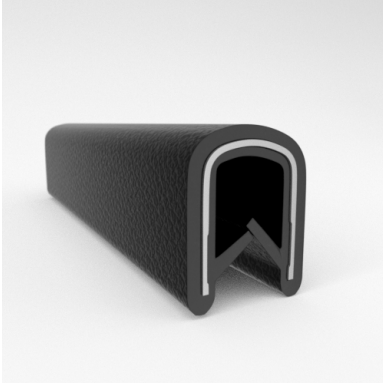

CATALOG PARTS

QUICKEDGE® TRIM

EASY INSTALL, SUPERIOR GRIP STRENGTH DECORATIVE & PROTECTIVE TRIM

Cooper Standard Industrial and Specialty Group (ISG)'s patented QuickEdge® Trims can be used virtually anywhere a quality decorative or protective edge is needed, simply push the trim down on any exposed edge and it snaps into place with the industry's strongest and most resilient gripping power. QuickEdge® Trim is produced using an embossed vinyl and is available in several decorative finishes and textures, as well as a variety of standard and custom colors.

Scan the QR Code to Contact Us

- **Part No. : 75001584**
- **Product Category : QuickEdge@ Trim**
- **Product Family : Seals**
- Ship from Location : Spring Lake, MI
- Standard Pack Quantity : 1 x 200' roll
- Standard Carton Size : 17 x 16 x 9
- Made to Order/Stock : MADE TO STOCK
- Profile/Section : T5
- Material Type : PVC with aluminum core
- Edge Trim Material : PVC
- Color : Black
- Length : 200'
- Width : 0.390"
- Leg Height : 0.520"
- Flange Grip Range : 0.032" to 0.125"
- QuickEdge@ Trim: Core Material : Aluminum
- QuickEdge@ Trim: Texture : Softone
- Same Profile As : 75000315, 75000316, 75000317, 75000319, 75000320, 75000321, 75000322, 75000323, 75000325, 72000326, 75000327, 75001007, 75001584

- **Part No. : 75000315**
- **Product Category : QuickEdge@ Trim**
- **Product Family : Seals**
- Ship from Location : Spring Lake, MI
- Standard Pack Quantity : 1 x 200' rolls
- Standard Carton Size : 17 x 16 x 9
- Made to Order/Stock : MADE TO STOCK
- Profile/Section : T5
- Material Type : PVC with steel core
- Edge Trim Material : PVC
- Color : Black
- Length : 200'
- Width : 0.390"
- Leg Height : 0.520"
- Flange Grip Range : 0.032" to 0.125"
- QuickEdge@ Trim: Core Material : Steel
- QuickEdge@ Trim: Texture : Weave
- Same Profile As : 75000315, 75000316, 75000317, 75000319, 75000320, 75000321, 75000322, 75000323, 75000325, 72000326, 75000327, 75001007, 75001584