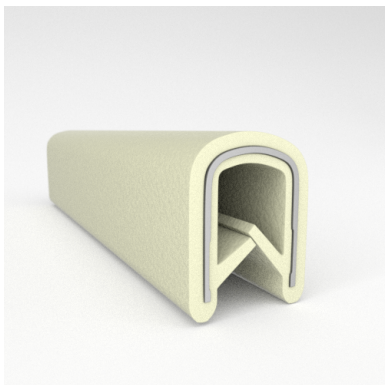

- **Part No. : 75000323**
- **Product Category : QuickEdge@ Trim**
- **Product Family : Seals**
- Ship from Location : Spring Lake, MI
- Standard Pack Quantity : 1 x 100' roll
- Standard Carton Size : 11.75 x 4.5 x 11.75
- Made to Order/Stock : Obsolete
- Profile/Section : T5
- Material Type : PVC with steel core
- Edge Trim Material : PVC
- Color : Off-White
- Length : 100'
- Width : 0.390"
- Leg Height : 0.520"
- Flange Grip Range : 0.032" to 0.125"
- QuickEdge@ Trim: Core Material : Steel
- QuickEdge@ Trim: Texture : Softone
- Same Profile As : 75000315, 75000316, 75000317, 75000319, 75000320, 75000321, 75000322, 75000323, 75000325, 72000326, 75000327, 75001007, 75001584