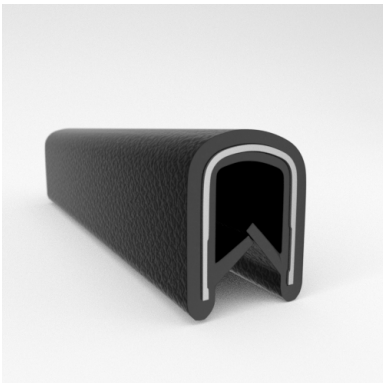

CATALOG PARTS

QUICKEDGE® TRIM

EASY INSTALL, SUPERIOR GRIP STRENGTH DECORATIVE & PROTECTIVE TRIM

Cooper Standard Industrial and Specialty Group (ISG)'s patented QuickEdge® Trims can be used virtually anywhere a quality decorative or protective edge is needed, simply push the trim down on any exposed edge and it snaps into place with the industry's strongest and most resilient gripping power. QuickEdge® Trim is produced using an embossed vinyl and is available in several decorative finishes and textures, as well as a variety of standard and custom colors.

Scan the QR Code to Contact Us

- **Part No. : 75001584**
- **Product Category : QuickEdge@ Trim**
- **Product Family : Seals**
- Ship from Location : Spring Lake, MI
- Standard Pack Quantity : 1 x 200' roll
- Standard Carton Size : 17 x 16 x 9
- Made to Order/Stock : MADE TO STOCK
- Profile/Section : T5
- Material Type : PVC with aluminum core
- Edge Trim Material : PVC
- Color : Black
- Length : 200'
- Width : 0.390"
- Leg Height : 0.520"
- Flange Grip Range : 0.032" to 0.125"
- QuickEdge@ Trim: Core Material : Aluminum
- QuickEdge@ Trim: Texture : Softone
- Same Profile As : 75000315, 75000316, 75000317, 75000319, 75000320, 75000321, 75000322, 75000323, 75000325, 72000326, 75000327, 75001007, 75001584

- **Part No. : 75000315**
- **Product Category : QuickEdge@ Trim**
- **Product Family : Seals**
- Ship from Location : Spring Lake, MI
- Standard Pack Quantity : 1 x 200' rolls
- Standard Carton Size : 17 x 16 x 9
- Made to Order/Stock : MADE TO STOCK
- Profile/Section : T5
- Material Type : PVC with steel core
- Edge Trim Material : PVC
- Color : Black
- Length : 200'
- Width : 0.390"
- Leg Height : 0.520"
- Flange Grip Range : 0.032" to 0.125"
- QuickEdge@ Trim: Core Material : Steel
- QuickEdge@ Trim: Texture : Weave
- Same Profile As : 75000315, 75000316, 75000317, 75000319, 75000320, 75000321, 75000322, 75000323, 75000325, 72000326, 75000327, 75001007, 75001584