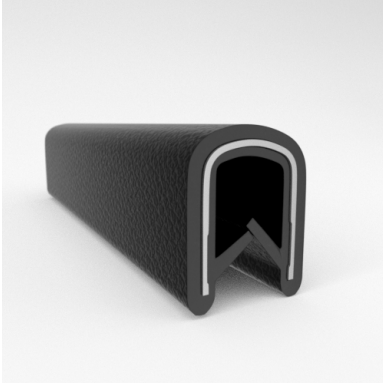

- **Part No. : 75001007**
- **Product Category : QuickEdge® Trim**
- **Product Family : Seals**
- Ship from Location : Spring Lake, MI
- Standard Pack Quantity : 1 x 100' roll
- Standard Carton Size : 11.75 x 4.5 x 11.75
- Made to Order/Stock : Obsolete
- Profile/Section : T5
- Material Type : PVC with steel core
- Edge Trim Material : PVC
- Color : White
- Length : 100'
- Width : 0.390"
- Leg Height : 0.520"
- Flange Grip Range : 0.032" to 0.125"
- QuickEdge® Trim: Core Material : Steel
- QuickEdge® Trim: Texture : Softone
- Same Profile As : 75000315, 75000316, 75000317, 75000319, 75000320, 75000321, 75000322, 75000323, 75000325, 72000326, 75000327, 75001007, 75001584