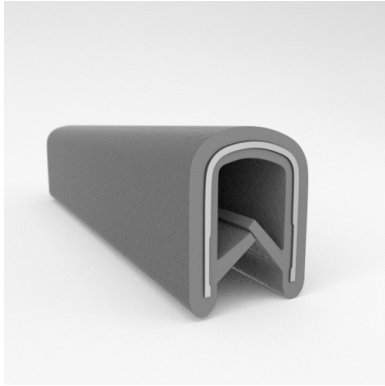

- **Part No. : 75000321**
- **Product Category : QuickEdge@ Trim**
- **Product Family : Seals**
- Ship from Location : Spring Lake, MI
- Standard Pack Quantity : 1 x 100' roll
- Standard Carton Size : 11.75 x 4.5 x 11.75
- Made to Order/Stock : MADE TO STOCK
- Profile/Section : T5
- Material Type : PVC with steel core
- Edge Trim Material : PVC
- Color : Gray
- Length : 100'
- Width : 0.390"
- Leg Height : 0.520"
- Flange Grip Range : 0.032" to 0.125"
- QuickEdge@ Trim: Core Material : Steel
- QuickEdge@ Trim: Texture : Softone
- Same Profile As : 75000315, 75000316, 75000317, 75000319, 75000320, 75000321, 75000322, 75000323, 75000325, 72000326, 75000327, 75001007, 75001584