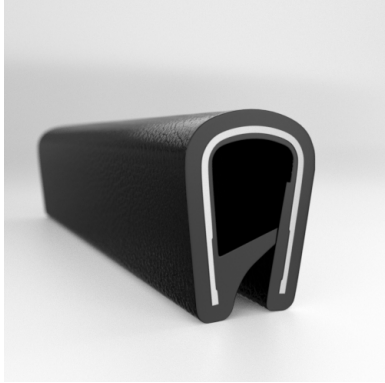

### EASY INSTALL, SUPERIOR GRIP STRENGTH DECORATIVE & PROTECTIVE TRIM

Cooper Standard Industrial and Specialty Group (ISG)'s patented QuickEdge® Trims can be used virtually anywhere a quality decorative or protective edge is needed, simply push the trim down on any exposed edge and it snaps into place with the industry's strongest and most resilient gripping power. QuickEdge® Trim is produced using an embossed vinyl and is available in several decorative finishes and textures, as well as a variety of standard and custom colors.

#### MATERIALS & STYLES

- Metal Core
- Aluminum Core
- Safety Trim (Orange and Yellow Safety Colors)

Scan the QR Code to Contact Us

- **Part No. : 75001844**
- **Product Category : QuickEdge@ Trim**
- **Product Family : Seals**
- Ship from Location : Spring Lake, MI
- Standard Pack Quantity : 2 x 200' rolls
- Standard Carton Size : 17 x 16 x 9
- Made to Order/Stock : Obsolete
- Profile/Section : T10
- Material Type : PVC with aluminum core
- Edge Trim Material : PVC
- Color : Black
- Length : 200'
- Width : 0.390"
- Leg Height : 0.518"
- Flange Grip Range : 0.060" to 0.170"
- QuickEdge@ Trim: Core Material : Aluminum
- QuickEdge@ Trim: Texture : Granular
- Same Profile As : 75000336, 75000337, 75000338, 75001585, 75001623, 75001844

- **Part No. : 75000336**
- **Product Category : QuickEdge@ Trim**
- **Product Family : Seals**
- Ship from Location : Spring Lake, MI
- Standard Pack Quantity : 1 x 200' rolls
- Standard Carton Size : 17 x 16 x 9
- Made to Order/Stock : MADE TO STOCK
- Profile/Section : T10
- Material Type : PVC with steel core
- Edge Trim Material : PVC
- Color : Black
- Length : 200
- Width : 0.390"
- Leg Height : 0.518"
- Flange Grip Range : 0.060" to 0.170"
- QuickEdge@ Trim: Core Material : Steel
- QuickEdge@ Trim: Texture : Weave
- Same Profile As : 75000336, 75000337, 75000338, 75001585, 75001623, 75001844