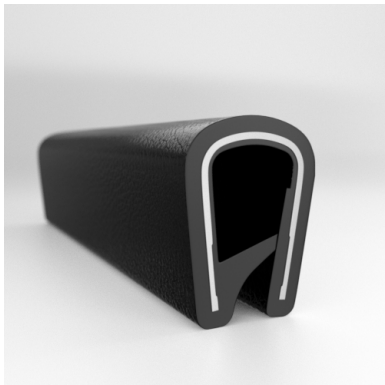

- **Part No. : 75001623**
- **Product Category : QuickEdge@ Trim**
- **Product Family : Seals**
- Ship from Location : Spring Lake, MI
- Standard Pack Quantity : 2 x 200' rolls
- Standard Carton Size : 17 x 16 x 9
- Made to Order/Stock : Discontinued - Limited Stock Available
- Profile/Section : T10
- Material Type : PVC with aluminum core
- Edge Trim Material : PVC
- Color : White
- Length : 200'
- Width : 0.390"
- Leg Height : 0.518"
- Flange Grip Range : 0.060" to 0.170"
- QuickEdge@ Trim: Core Material : Aluminum
- QuickEdge@ Trim: Texture : Softone
- Same Profile As : 75000336, 75000337, 75000338, 75001585, 75001623, 75001844