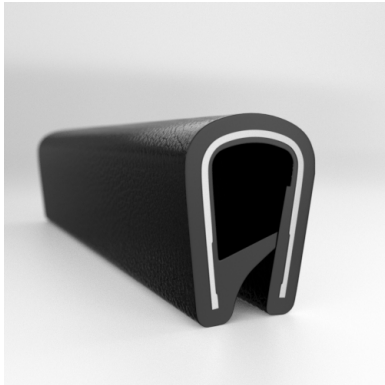

- **Part No. : 75001585**
- **Product Category : QuickEdge@ Trim**
- **Product Family : Seals**
- Ship from Location : Spring Lake, MI
- Standard Pack Quantity : 1 x 200' rolls
- Standard Carton Size : 17 x 16 x 9
- Made to Order/Stock : MADE TO STOCK
- Profile/Section : T10
- Material Type : PVC with aluminum core
- Edge Trim Material : PVC
- Color : Black
- Length : 200'
- Width : 0.390"
- Leg Height : 0.518"
- Flange Grip Range : 0.060" to 0.170"
- QuickEdge@ Trim: Core Material : Aluminum
- QuickEdge@ Trim: Texture : Softone
- Same Profile As : 75000336, 75000337, 75000338, 75001585, 75001623, 75001844