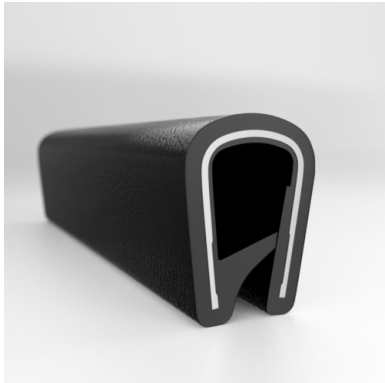

### EASY INSTALL, SUPERIOR GRIP STRENGTH DECORATIVE & PROTECTIVE TRIM

Cooper Standard Industrial and Specialty Group (ISG)'s patented QuickEdge® Trims can be used virtually anywhere a quality decorative or protective edge is needed, simply push the trim down on any exposed edge and it snaps into place with the industry's strongest and most resilient gripping power. QuickEdge® Trim is produced using an embossed vinyl and is available in several decorative finishes and textures, as well as a variety of standard and custom colors.

#### MATERIALS & STYLES

- Metal Core
- Aluminum Core
- Safety Trim (Orange and Yellow Safety Colors)

Scan the QR Code to Contact Us

- **Part No. : 75001844**
- **Product Category : QuickEdge@ Trim**
- **Product Family : Seals**
- Ship from Location : Spring Lake, MI
- Standard Pack Quantity : 2 x 200' rolls
- Standard Carton Size : 17 x 16 x 9
- Made to Order/Stock : Obsolete
- Profile/Section : T10
- Material Type : PVC with aluminum core
- Edge Trim Material : PVC
- Color : Black
- Length : 200'
- Width : 0.390"
- Leg Height : 0.518"
- Flange Grip Range : 0.060" to 0.170"
- QuickEdge@ Trim: Core Material : Aluminum
- QuickEdge@ Trim: Texture : Granular
- Same Profile As : 75000336, 75000337, 75000338, 75001585, 75001623, 75001844

- **Part No. : 75000336**
- **Product Category : QuickEdge@ Trim**
- **Product Family : Seals**
- Ship from Location : Spring Lake, MI
- Standard Pack Quantity : 1 x 200' rolls
- Standard Carton Size : 17 x 16 x 9
- Made to Order/Stock : MADE TO STOCK
- Profile/Section : T10
- Material Type : PVC with steel core
- Edge Trim Material : PVC
- Color : Black
- Length : 200
- Width : 0.390"
- Leg Height : 0.518"
- Flange Grip Range : 0.060" to 0.170"
- QuickEdge@ Trim: Core Material : Steel
- QuickEdge@ Trim: Texture : Weave
- Same Profile As : 75000336, 75000337, 75000338, 75001585, 75001623, 75001844