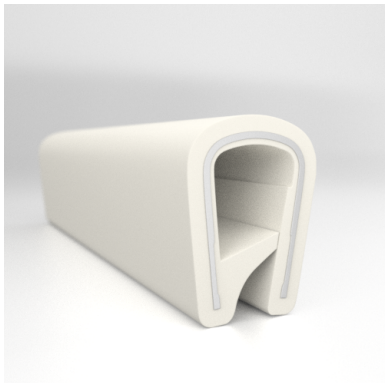

#### MATERIALS & STYLES

- Metal Core
- Aluminum Core
- Safety Trim (Orange and Yellow Safety Colors)

Scan the QR Code to Contact Us

- **Part No. : 75001844**
- **Product Category : QuickEdge@ Trim**
- **Product Family : Seals**
- Ship from Location : Spring Lake, MI
- Standard Pack Quantity : 2 x 200' rolls
- Standard Carton Size : 17 x 16 x 9
- Made to Order/Stock : Obsolete
- Profile/Section : T10
- Material Type : PVC with aluminum core
- Edge Trim Material : PVC
- Color : Black
- Length : 200'
- Width : 0.390"
- Leg Height : 0.518"
- Flange Grip Range : 0.060" to 0.170"
- QuickEdge@ Trim: Core Material : Aluminum
- QuickEdge@ Trim: Texture : Granular
- Same Profile As : 75000336, 75000337, 75000338, 75001585, 75001623, 75001844

- **Part No. : 75000336**
- **Product Category : QuickEdge@ Trim**
- **Product Family : Seals**
- Ship from Location : Spring Lake, MI
- Standard Pack Quantity : 1 x 200' rolls
- Standard Carton Size : 17 x 16 x 9
- Made to Order/Stock : MADE TO STOCK
- Profile/Section : T10
- Material Type : PVC with steel core
- Edge Trim Material : PVC
- Color : Black
- Length : 200
- Width : 0.390"
- Leg Height : 0.518"
- Flange Grip Range : 0.060" to 0.170"
- QuickEdge@ Trim: Core Material : Steel
- QuickEdge@ Trim: Texture : Weave
- Same Profile As : 75000336, 75000337, 75000338, 75001585, 75001623, 75001844

- **Part No. : 75000337**
- **Product Category : QuickEdge@ Trim**
- **Product Family : Seals**
- Ship from Location : Spring Lake, MI
- Standard Pack Quantity : 1 x 200' rolls
- Standard Carton Size : 17 x 16 x 9
- Made to Order/Stock : Obsolete
- Profile/Section : T10
- Material Type : PVC with steel core
- Edge Trim Material : PVC
- Color : White
- Length : 200
- Width : 0.390"
- Leg Height : 0.518"
- Flange Grip Range : 0.060" to 0.170"
- QuickEdge@ Trim: Core Material : Steel
- QuickEdge@ Trim: Texture : Softone
- Same Profile As : 75000336, 75000337, 75000338, 75001585, 75001623, 75001844